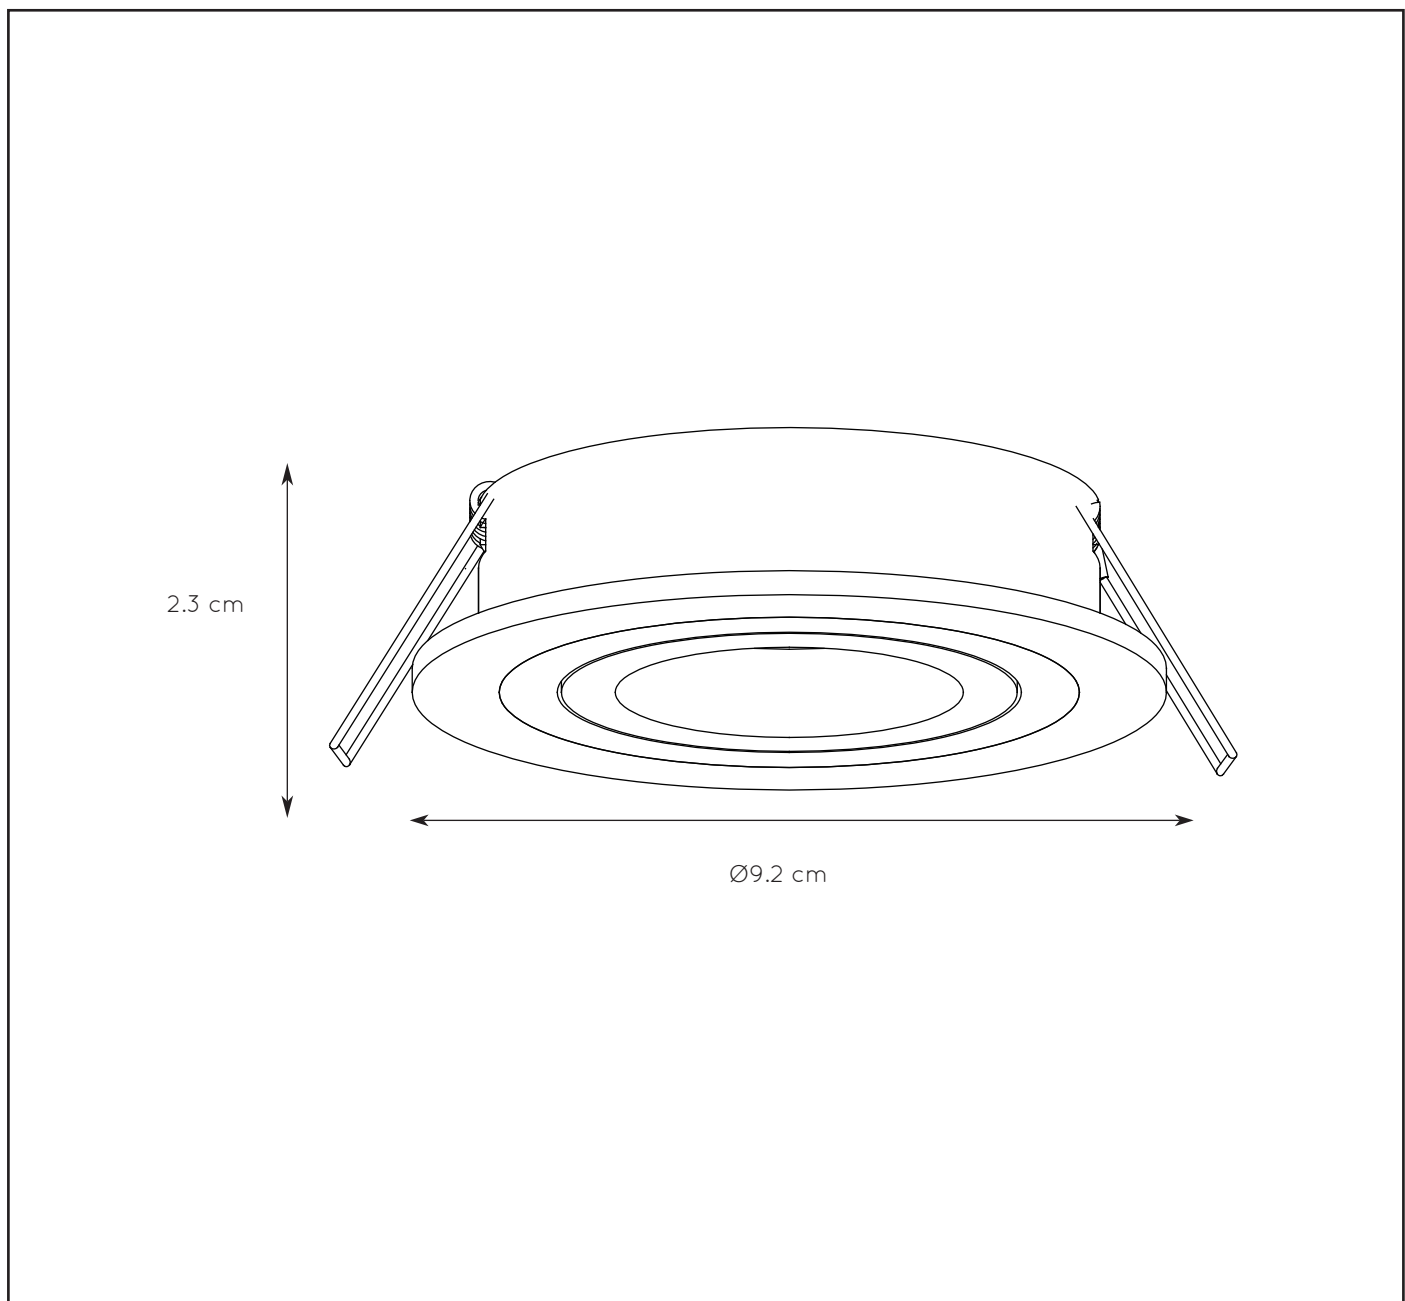

General

Dimensions LxWxH : 9.2 cm x 9.2 cm x 2.3 cm
Height minimum : -
Height maximum : 2.3 cm
Dimensions shade LxWxH : 9.2 cm x 9.2 cm x 2.3 cm
Main material : Aluminium
Ceiling rose material : Metal
Color : Satin Chrome, Black, White
Style : Modern
Shape : Round
Weight : 0.17 kg
Warranty : 2 years

Product specifications

Dimmable : Yes
Light direction : Downlight
Adjustable in height : Not In Height Adjustable
Directional : Rotatable & Tilttable (360 Degrees)
Cable : No
Cable length :
Sensor : Without Sensor
Control : Light Switch Control
IP-Class : 20
Electric class : 2
Light source including ?: No
Lamp socket : GU10
Light source number : 1
Power requirements : 220-240V-50Hz
Bulb type & maximum wattage : GU10- max.50W

For more specifications of this product please visit

www.lucide.com

LUCIDE

TECHNICAL DRAWING & DIMENSIONS

TUBE

Item number : 22954/01/12

EAN code : 5411212220868

Item number : 22954/01/30

EAN code : 5411212221308

Item number : 22954/01/31

EAN code : 5411212220875

For more specifications, dimensions please visit

www.lucide.com

LUCIDE

INSTALLATION DRAWING SPECIFICATIONS