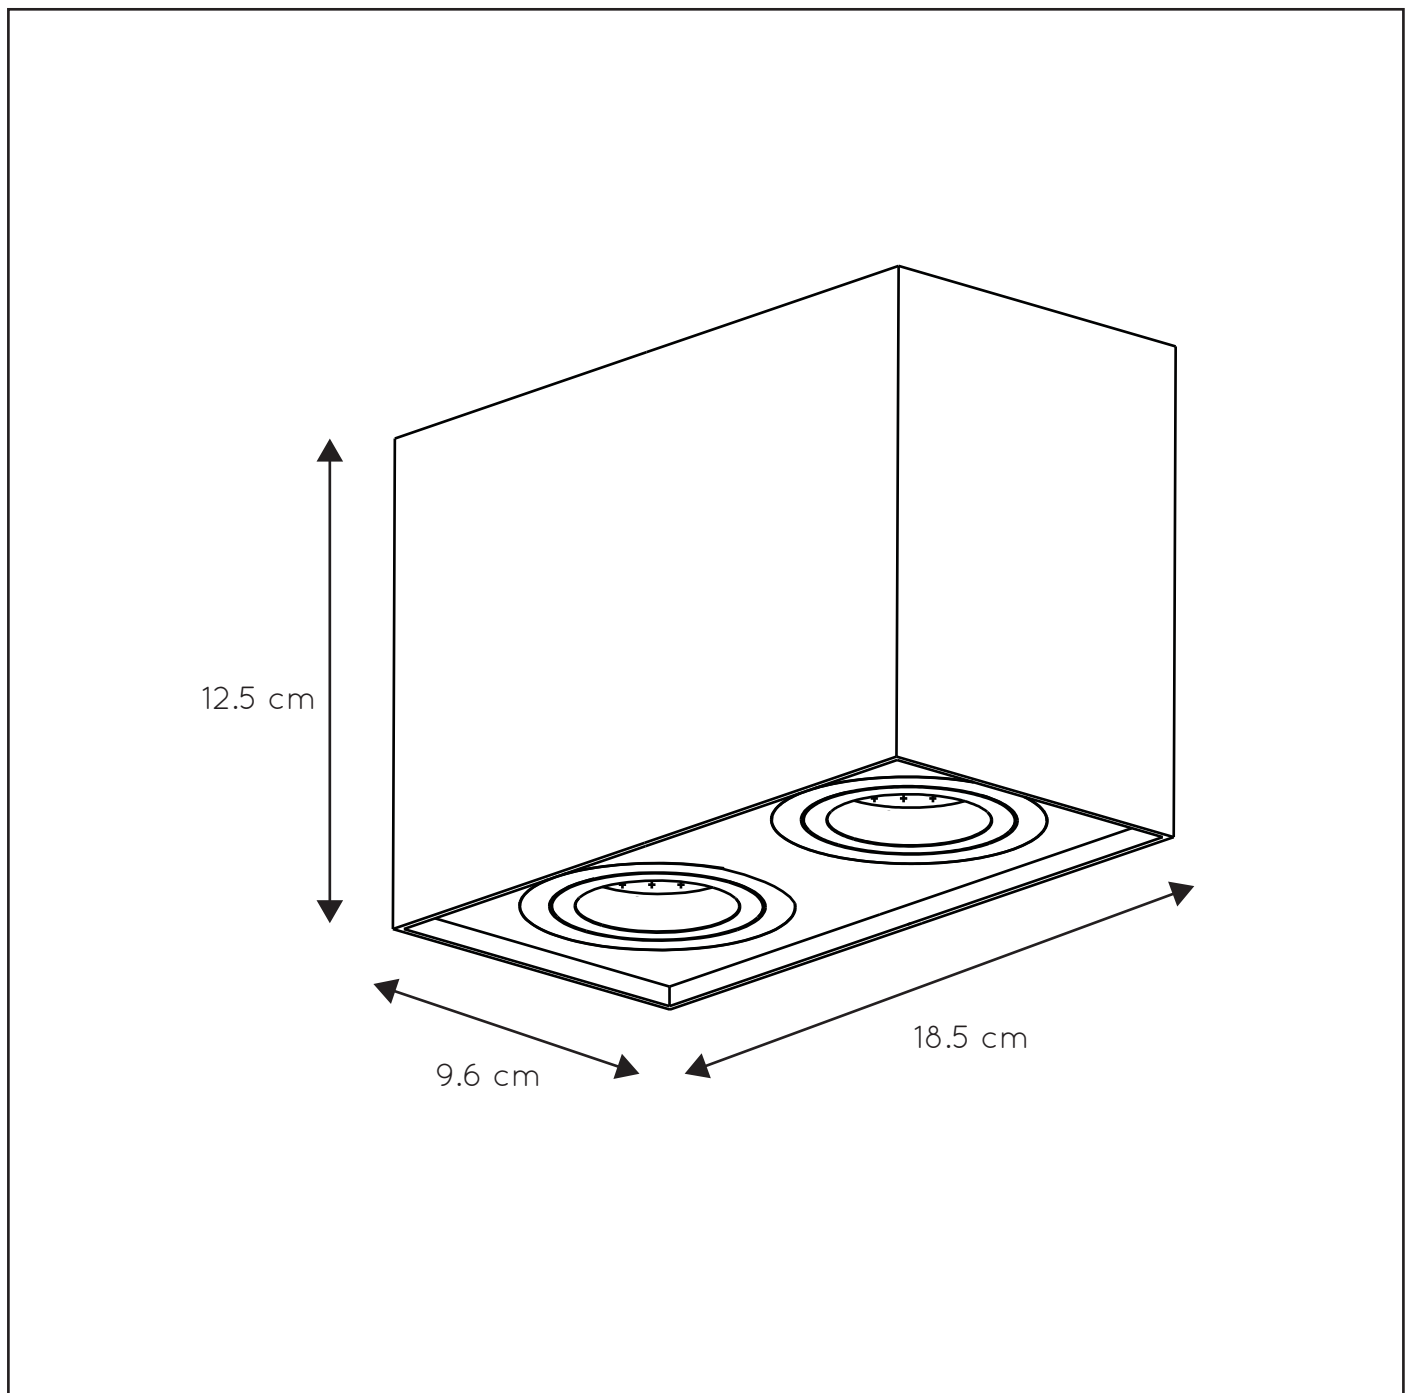

### General

**Dimensions LxWxH** : 18.5 cm x 9.6 cm x 12.5 cm  
**Height minimum** : 12.5 cm  
**Height maximum** : 12.5 cm  
**Dimensions shade LxWxH** :  
**Main material** : Aluminium  
**Ceiling rose material** : Metal  
**Color** : Black,White  
**Style** : Modern  
**Shape** : Rectangle  
**Weight** : 0.95 kg  
**Warranty** : 2 years

### Product specifications

**Dimmable** : Yes  
**Light direction** : Downlight  
**Adjustable in height** : Not In Height Adjustable  
**Directional** : Rotatable & Tilttable (360 Degrees)  
**Cable** : No  
**Cable length** :  
**Sensor** : Without Sensor  
**Control** : Light Switch Control  
**IP-Class** : 20  
**Electric class** : 1  
**Light source including ?** : No  
**Lamp socket** : GU10  
**Light source number** : 2  
**Power requirements** : 220-240V-50Hz  
**Bulb type & maximum wattage** : GU10- max.50W

For more specifications of this product please visit  
[www.lucide.com](http://www.lucide.com)

LUCIDE

TECHNICAL DRAWING & DIMENSIONS

## TUBE

Item number : 22953/02/30

EAN code : 5411212221292

Item number : 22953/02/31

EAN code : 5411212220950

For more specifications, dimensions please visit

[www.lucide.com](http://www.lucide.com)