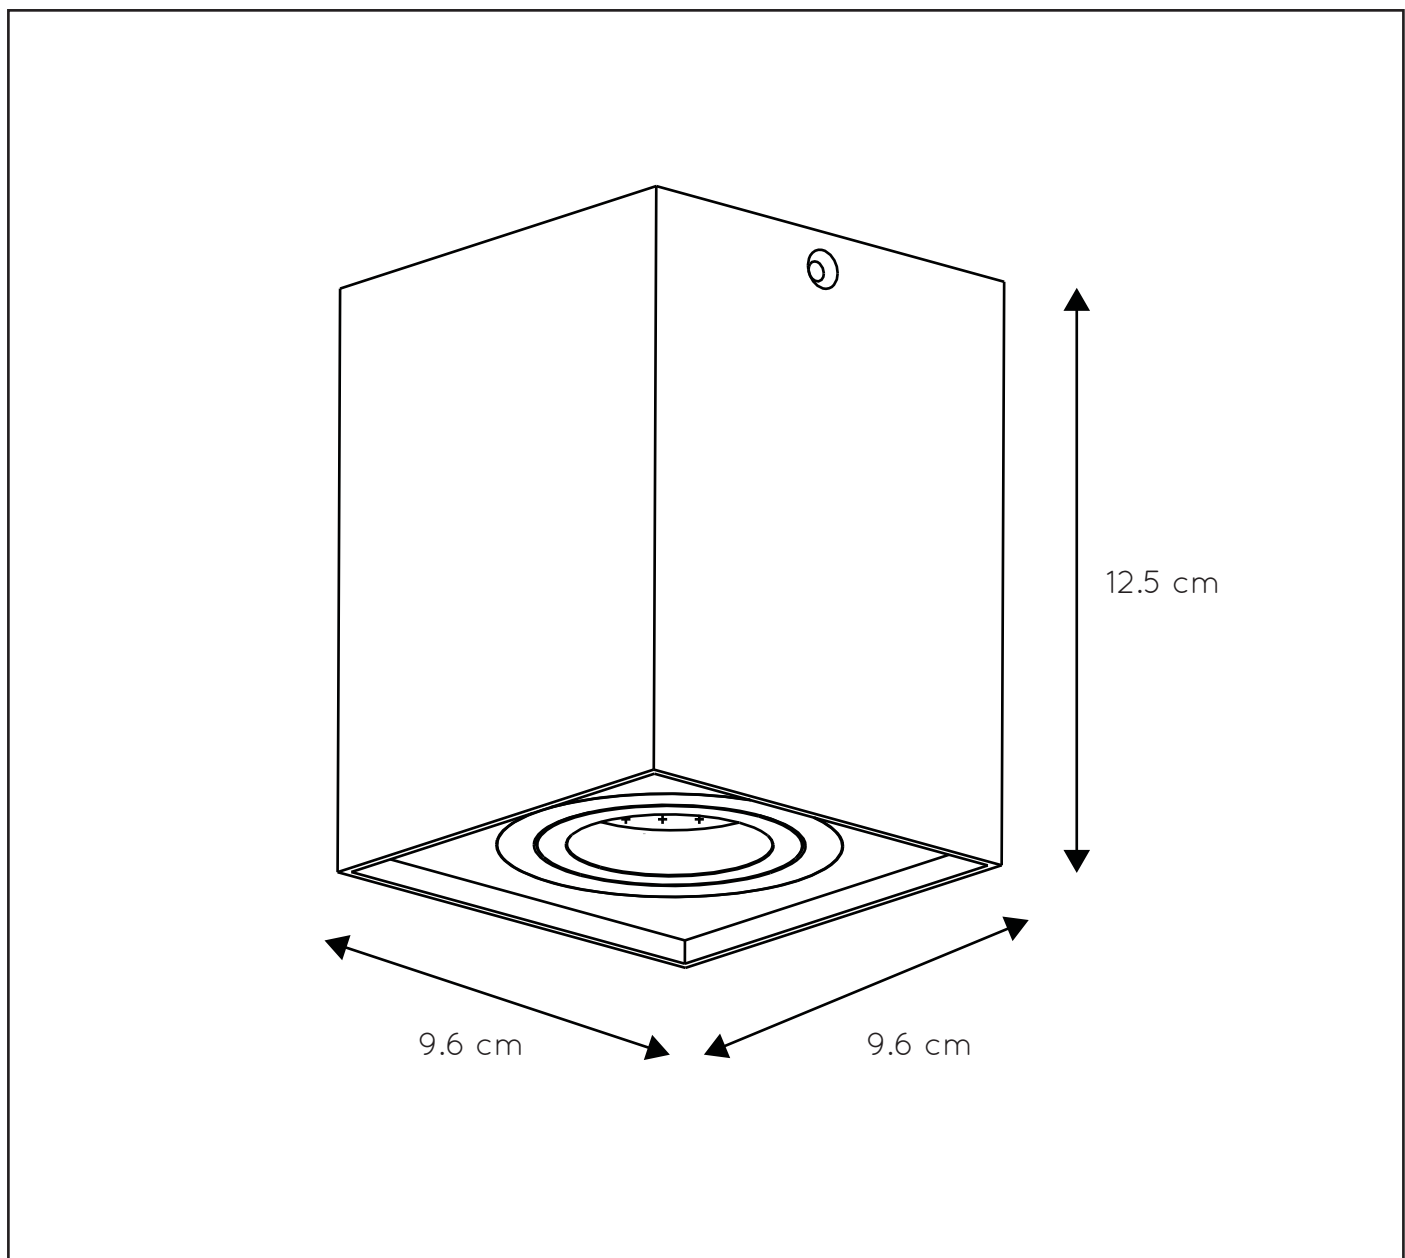

General

Dimensions LxWxH : 9.6 cm x 9.6 cm x 12.5 cm

Height minimum : 12.5 cm

Height maximum : 12.5 cm

Dimensions shade LxWxH :

Main material : Aluminium

Ceiling rose material : Metal

Color : Brass,Black,White

Style : Modern

Shape : Square

Weight : 0.55 kg

Warranty : 2 years

Product specifications

Dimmable : Yes

Light direction : Downlight

Adjustable in height : Not In Height Adjustable

TUBE

Item number : 22953/01/02

EAN code : 5411212221490

Item number : 22953/01/30

EAN code : 5411212221285

Item number : 22953/01/31

EAN code : 5411212220813

For more specifications, dimensions please visit