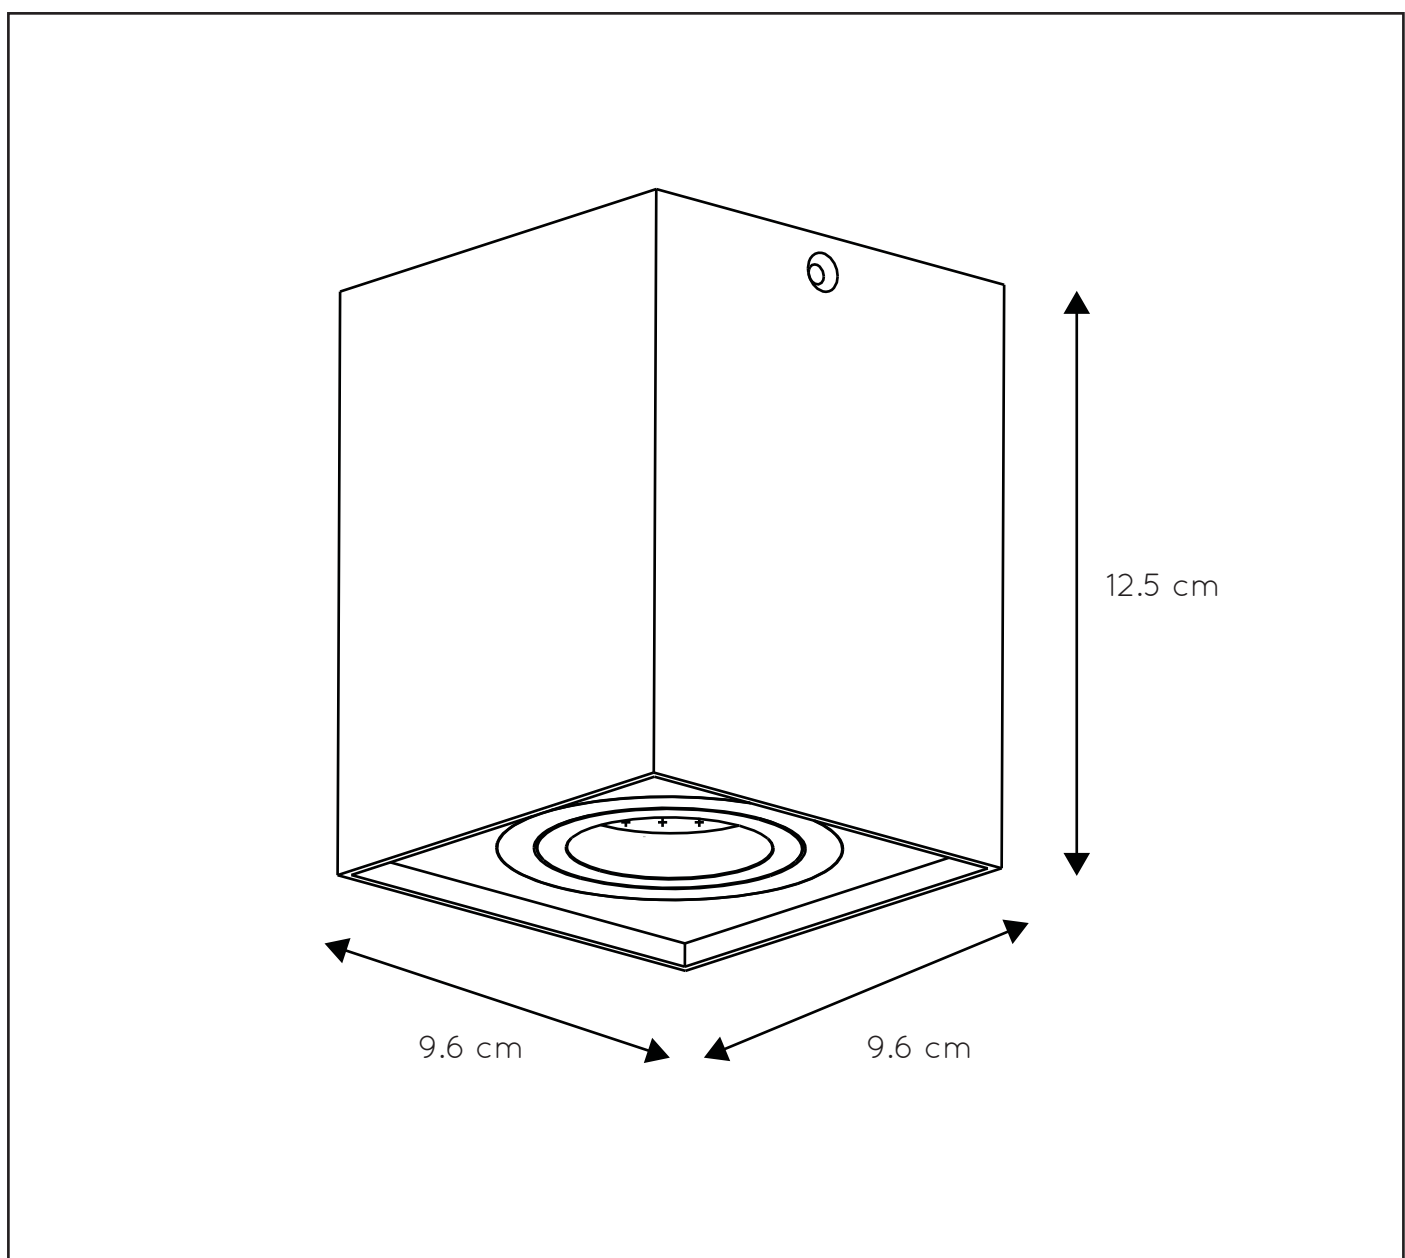

General

Dimensions LxWxH : 9.6 cm x 9.6 cm x 12.5 cm

Height minimum : 12.5 cm

Height maximum : 12.5 cm

Dimensions shade LxWxH :

Main material : Aluminium

Ceiling rose material : Metal

Color : Brass,Black,White

Style : Modern

Shape : Square

Weight : 0.55 kg

Warranty : 2 years

Product specifications

Dimmable : Yes

Light direction : Downlight

Adjustable in height : Not In Height Adjustable

TUBE

Item number : 22953/01/02

EAN code : 5411212221490

Item number : 22953/01/30

EAN code : 5411212221285

Item number : 22953/01/31

EAN code : 5411212220813

For more specifications, dimensions please visit