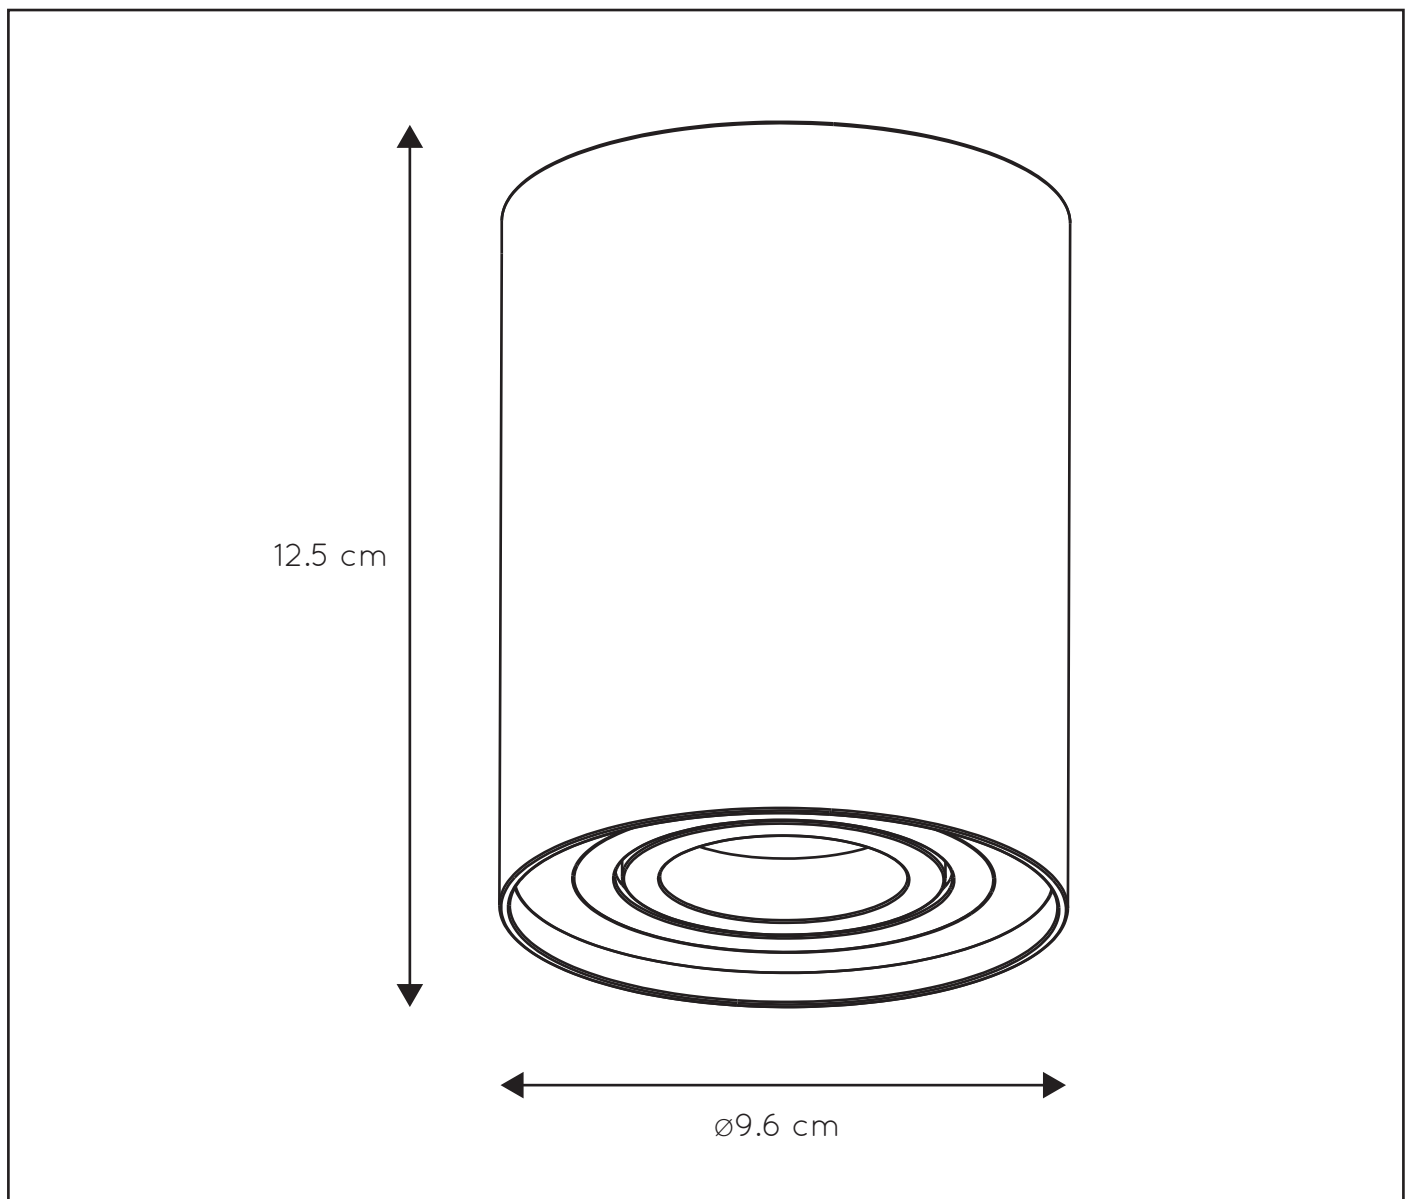

General

Dimensions LxWxH : 9.6 cm x 9.6 cm x 12.5 cm
Height minimum : 12.5 cm
Height maximum : 12.5 cm
Dimensions shade LxWxH : 9.6 cm x 9.6 cm x 12.5 cm
Main material : Aluminium
Ceiling rose material : Metal
Color : Brass,Satin Chrome, Black, White
Style : Modern
Shape : Cylinder
Weight : 0.45 kg
Warranty : 2 years

Product specifications

Dimmable : Yes
Light direction : Downlight
Adjustable in height : Not In Height Adjustable
Directional : Rotatable & Tilttable (360 Degrees)
Cable : No
Cable length :
Sensor : Without Sensor
Control : Light Switch Control
IP-Class : 20
Electric class : 1
Light source including ?: No
Lamp socket : GU10
Light source number : 1
Power requirements : 220-240V-50Hz
Bulb type & maximum wattage : GU10- max.50W

For more specifications of this product please visit

www.lucide.com

LUCIDE

TECHNICAL DRAWING & DIMENSIONS

TUBE

Item number : 22952/01/02

EAN code : 5411212221483

Item number : 22952/01/12

EAN code : 5411212220783

Item number : 22952/11/30

EAN code : 5411212221278

Item number : 22952/01/31

EAN code : 5411212220790

For more specifications, dimensions please visit

www.lucide.com

LUCIDE