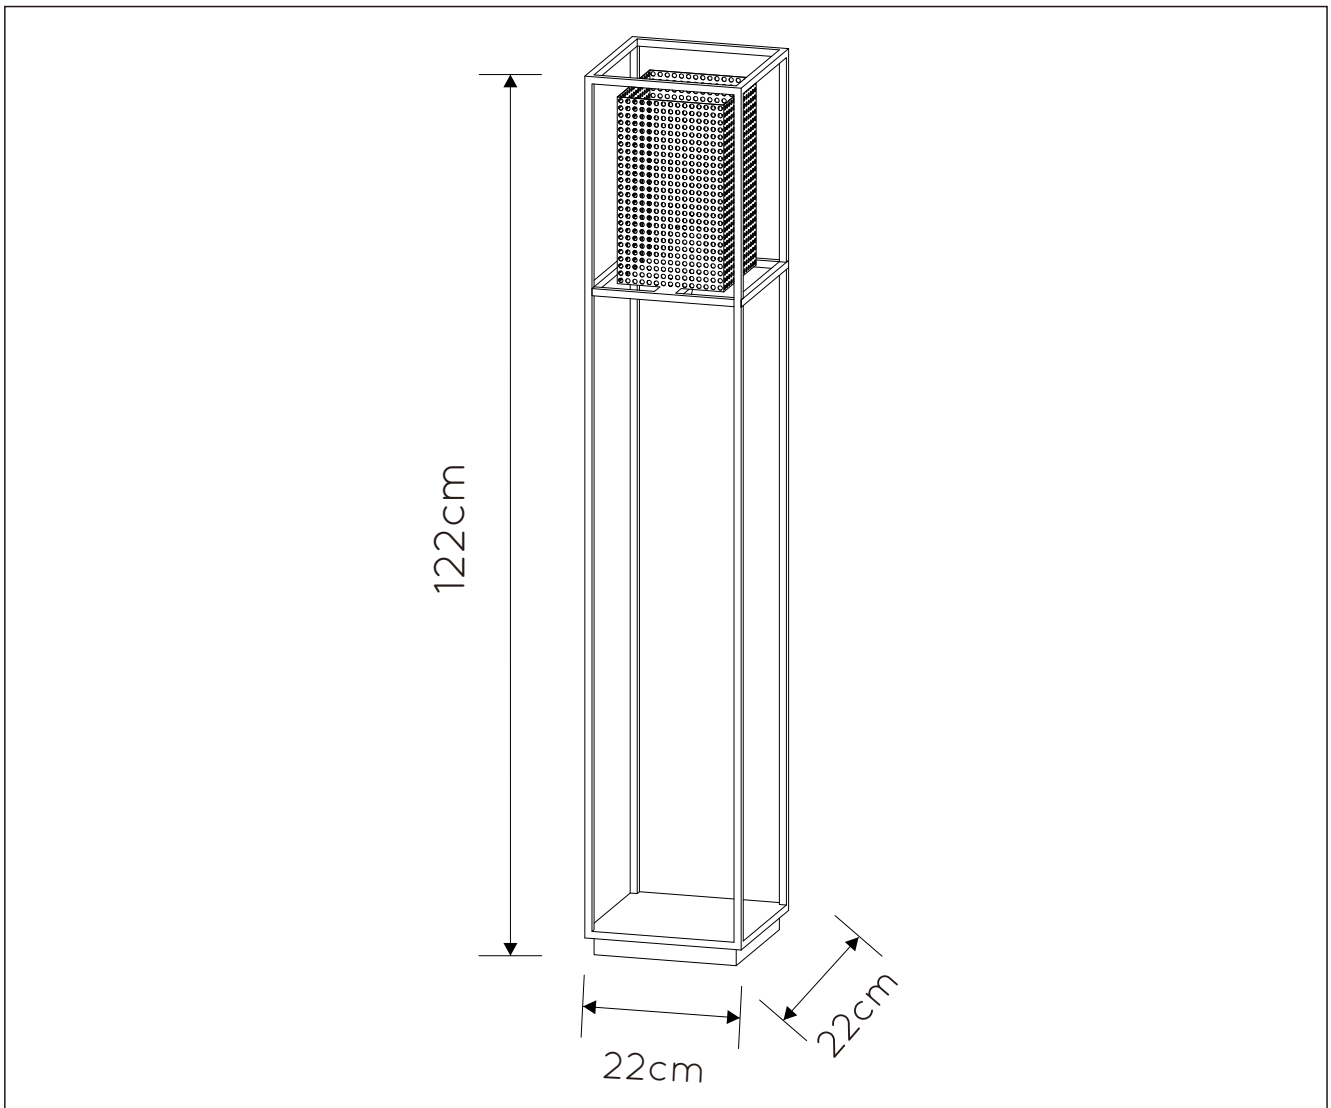

LUCIDE

Item number: 21722/01/30

Technical details

Materials used:	Metal
Color:	Sandy black & Gold
Dimmable and how is fixture dimmable	
Size: Height:	122 cm
Length:	22 cm
Width:	22 cm
Net weight:	4.4 kg
Power requirements:	220-240V/~50Hz
Bulb type and maximum wattage:	E27 Max.40w
Number of bulbs:	1×E27
IP degree	IP20