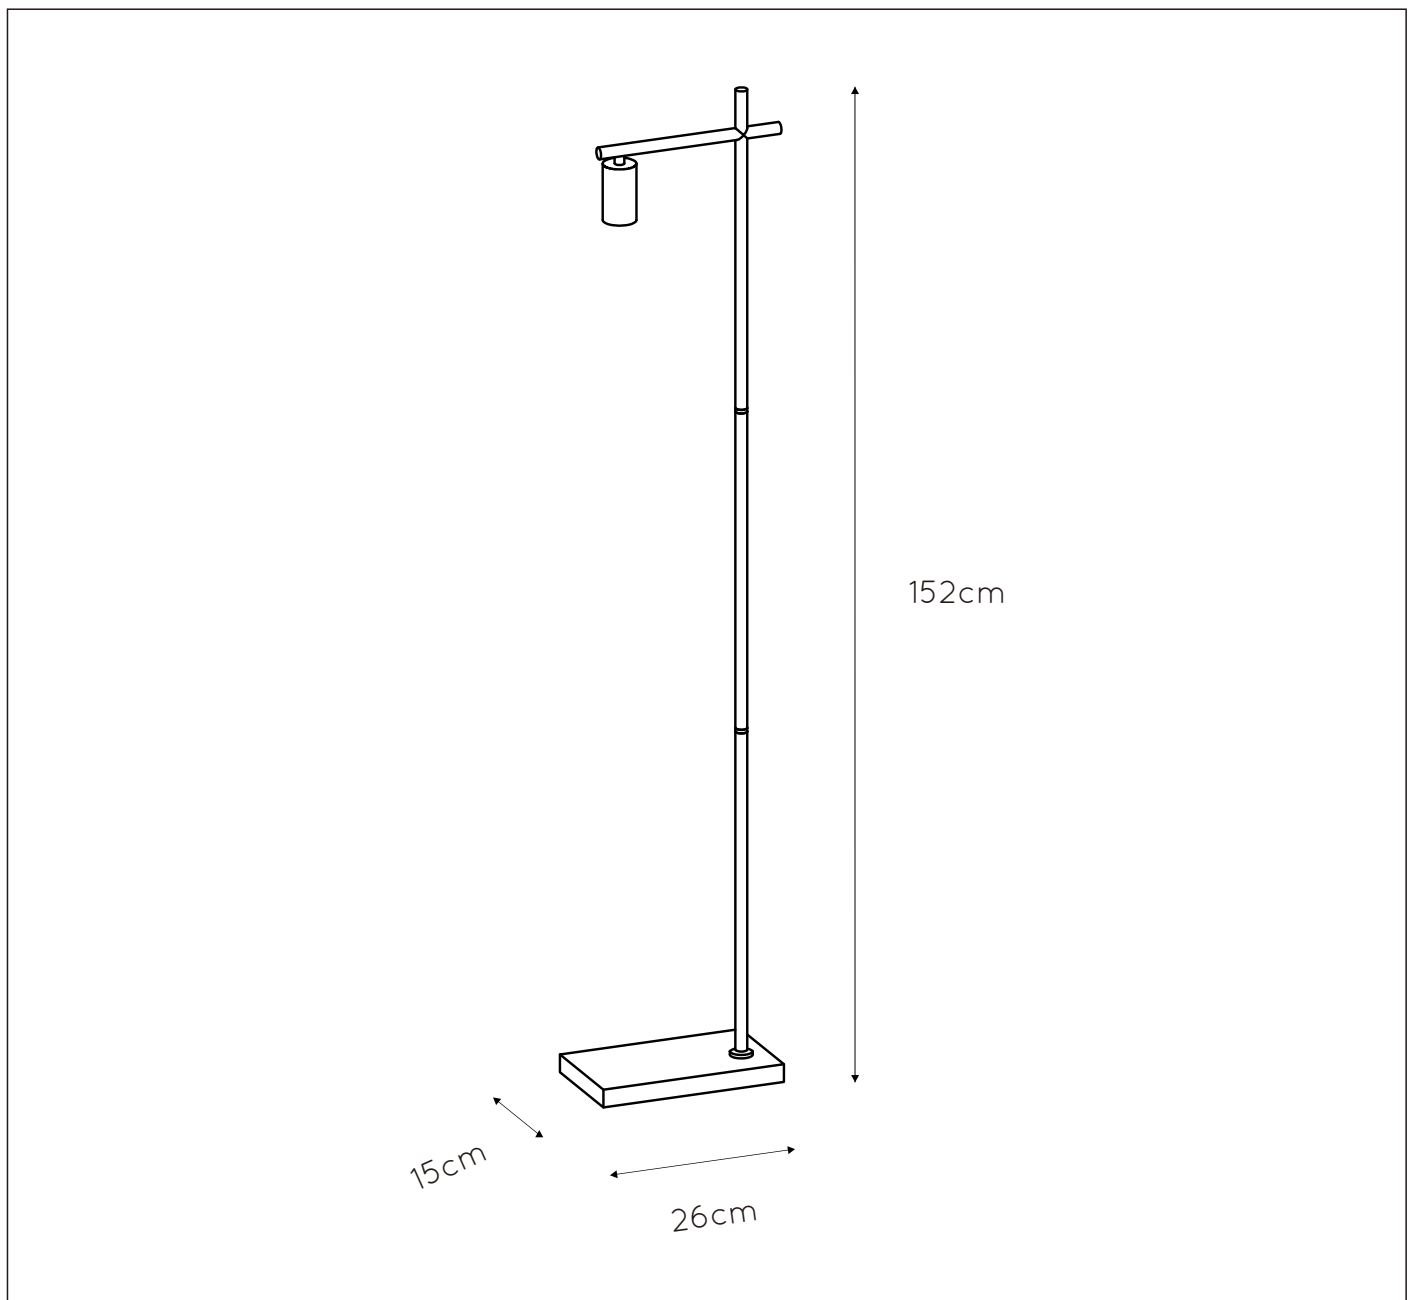

LUCIDE

LEANNE

Item number : 21721/01/30

EAN CODE : 5411212211125

For more specifications, dimensions please visit

www.lucide.com