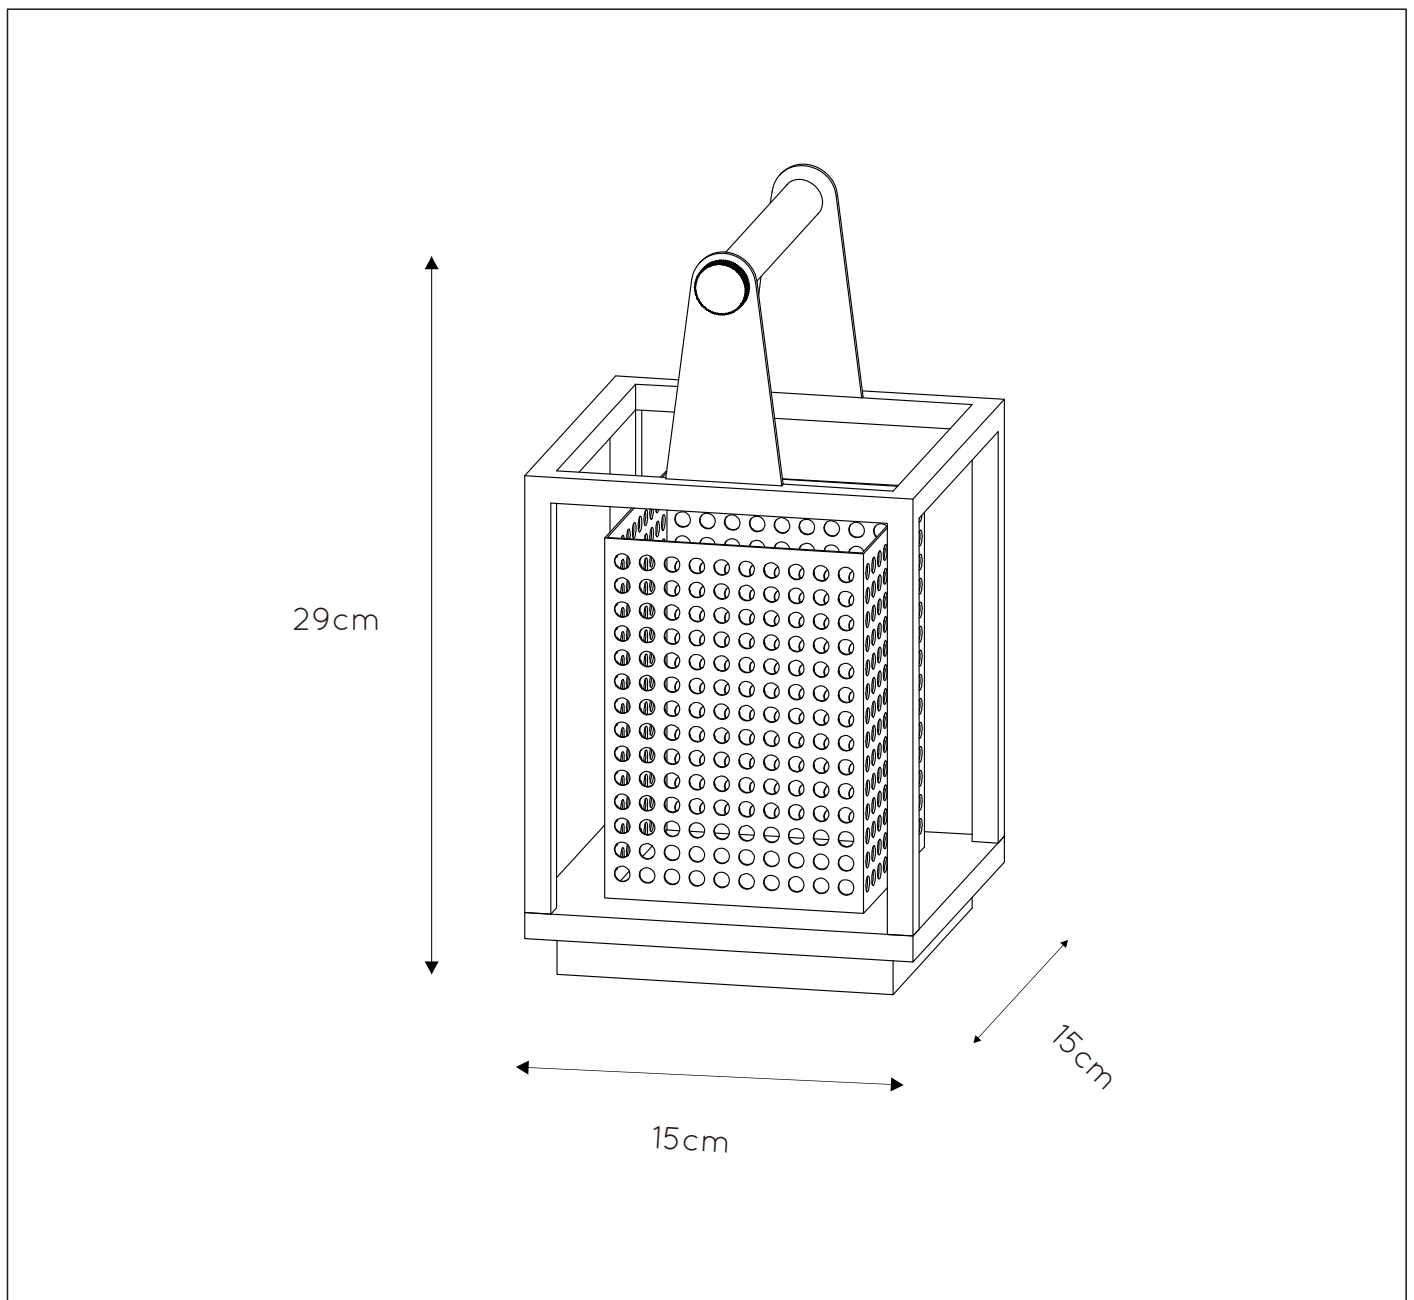

GENERAL SPECIFICATIONS

LUCIDE

RECOMMENDED LUCIDE LIGHT SOURCE

49020/05/60

Light source dimmable : Yes

Light source incl. : No

General

Dimensions LxWxH : 15cm x 15cm x 29cm
Height minimum : 29cm
Height maximum : 29cm
Dimensions shade LxWxH : 10cm x 10cm x 14cm
Main material : Metal
Ceiling rose material : Metal
Color : Sandy black and gold
Style : Modern
Shape : Rectangular
Weight : 1,6 kg
Warranty : 2 years

Product specifications

Dimmable : Yes
Light direction : Around (Diffuse)
Adjustable in height : No
Directional : Not Directional
Cable : Yes, Cable On Product
Cable length : 180 cm
Sensor : Without Sensor
Control : Light Switch Control
IP-Class : 20
Electric class : 2
Light source including ? : No
Lamp socket : E27
Light source number : 1
Power requirements : 220-240V~50Hz
Bulb type & maximum wattage : E27 max.40W

For more specifications of this product please visit

www.lucide.com

LUCIDE

SANSA

Item number : 21522/01/30

EAN CODE : 5411212211200

For more specifications, dimensions please visit

www.lucide.com

INSTALLATION DRAWING SPECIFICATIONS

LUCIDE

1

2