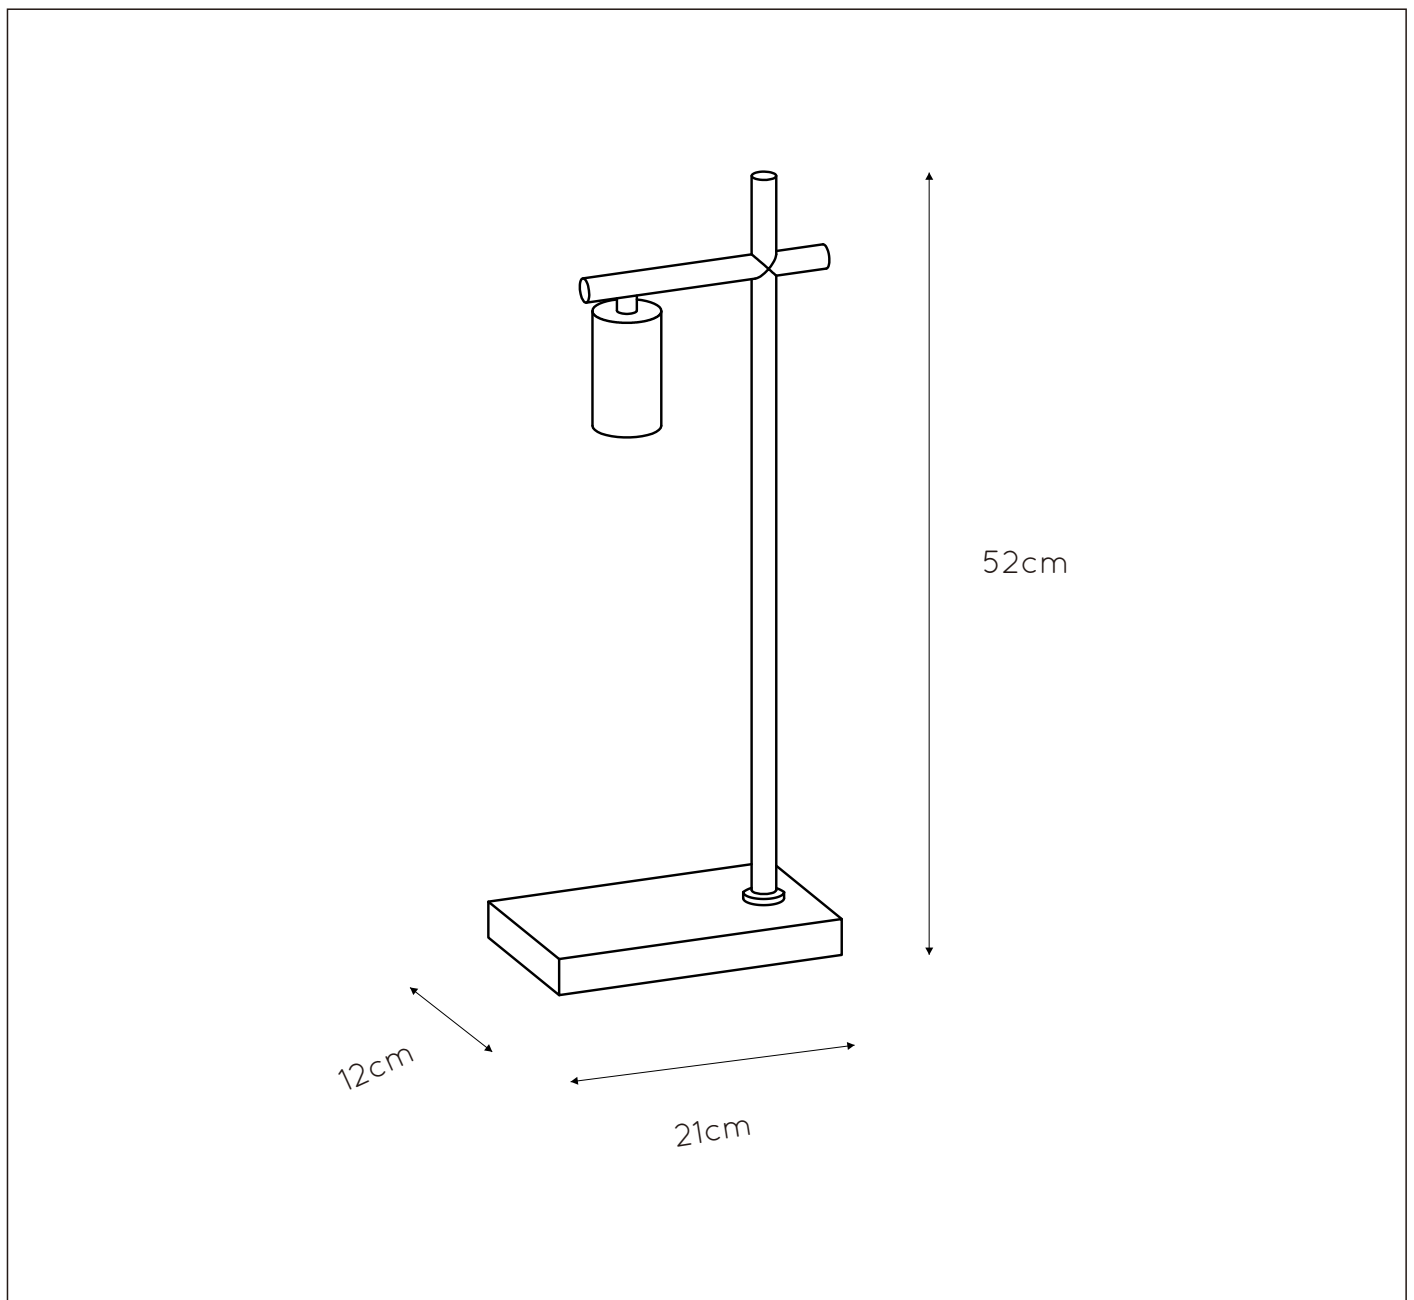

LUCIDE

LEANNE

Item number : 21521/01/30

EAN CODE : 5411212211118

For more specifications, dimensions please visit

www.lucide.com