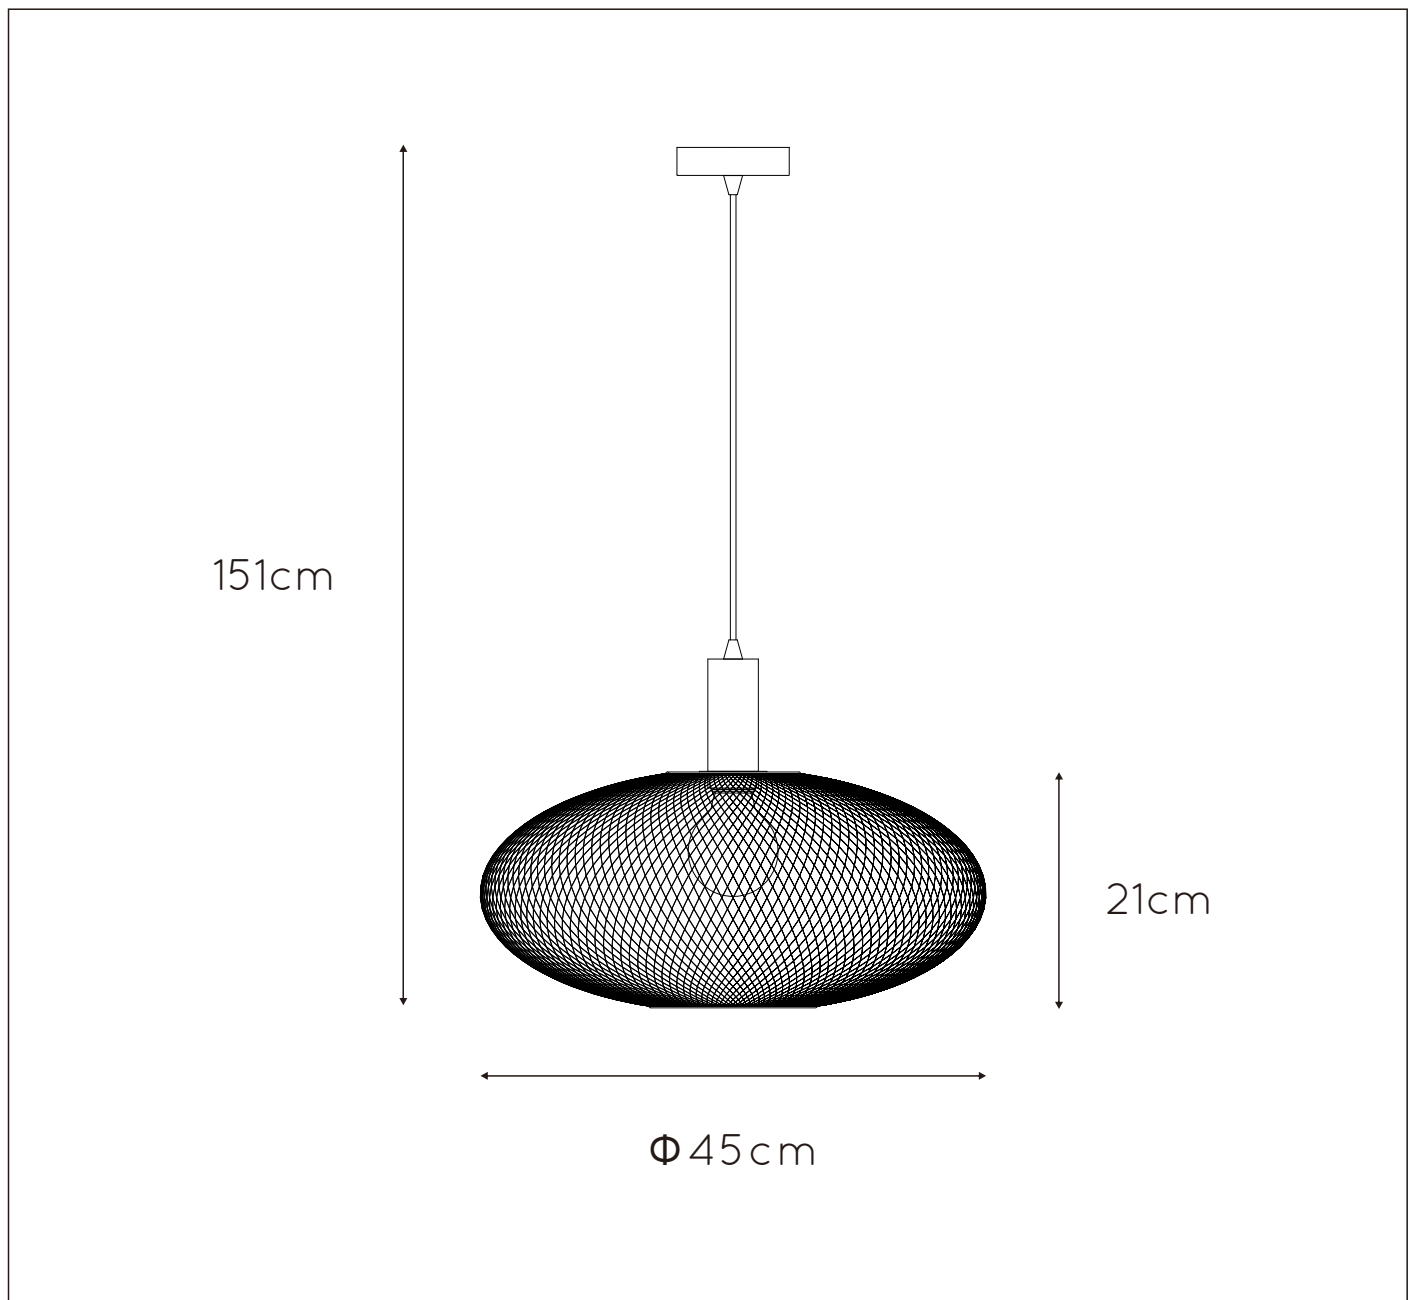

GENERAL SPECIFICATIONS

LUCIDE

RECOMMENDED LUCIDE LIGHT SOURCE

490 47/20/65

Light source dimmable : Yes

Light source incl. : No

General

Dimensions LxWxH : 45cm x 45cm x 151cm

Height minimum: 23,5cm

Height maximum: 151cm

Dimensions shade LxWxH : 45cm x 45cm x 21cm

Main material : Metal

Ceiling rose material : Metal

Color : Matt black

Style : Modern

Shape : Oval

Weight : 0,95 kg

Warranty : 2 years

Product specifications

Dimmable : Yes

Light direction : Around (Diffuse)

Adjustable in height : Adjustable In Height
(Before Installation)

Directional : Not Directional

Cable : Yes, Cable On Product

Power requirements : 220-240V~50Hz

Bulb type & maximum wattage : E27 max.40W

For more specifications of this product please visit

www.lucide.com

LUCIDE

MESH

Item number : 21423/45/30

EAN CODE : 5411212211323