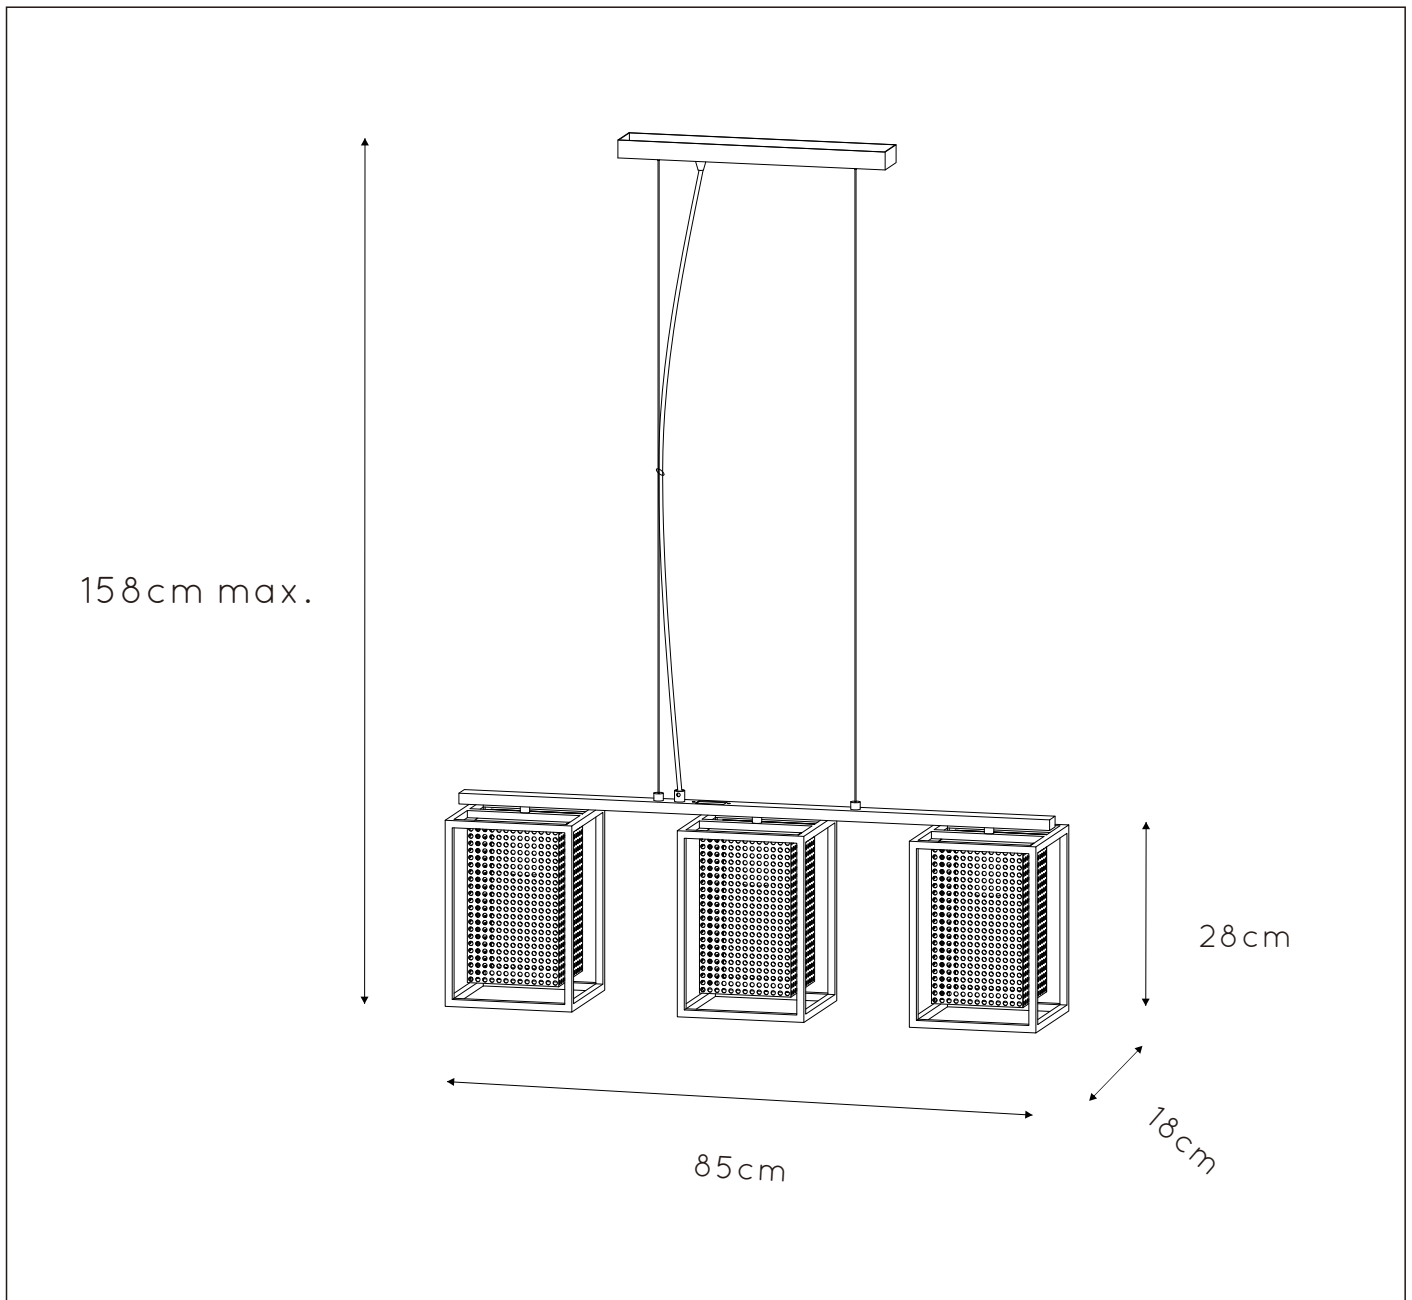

GENERAL SPECIFICATIONS

LUCIDE

RECOMMENDED LUCIDE LIGHT SOURCE

49032/05/62

Light source dimmable : Yes

Light source incl. : No

General

Dimensions LxWxH : 85cm x 18cm x 158cm
Height minimum : 31cm
Height maximum : 158cm
Dimensions shade LxWxH : 13cm x 13cm x 22cm
Main material : Metal
Ceiling rose material : Metal
Color : Sandy black and gold
Style : Modern
Shape : Rectangular
Weight : 5,2 kg
Warranty : 2 years

Product specifications

Dimmable : Yes
Light direction : Around (Diffuse)
Adjustable in height : Adjustable In Height (Before Installation)
Directional : Not Directional
Cable : Yes, Cable On Product
Cable length : 130 cm
Sensor : Without Sensor
Control : Light Switch Control
IP-Class : 20
Electric class : 1
Light source including ? : No
Lamp socket : E27
Light source number : 3
Power requirements : 220-240V~50Hz
Bulb type & maximum wattage : E27 max.40W

For more specifications of this product please visit

www.lucide.com

LUCIDE

SANSA

Item number : 21422/03/30

EAN CODE : 5411212211231

For more specifications, dimensions please visit

www.lucide.com

LUCIDE

INSTALLATION DRAWING SPECIFICATIONS