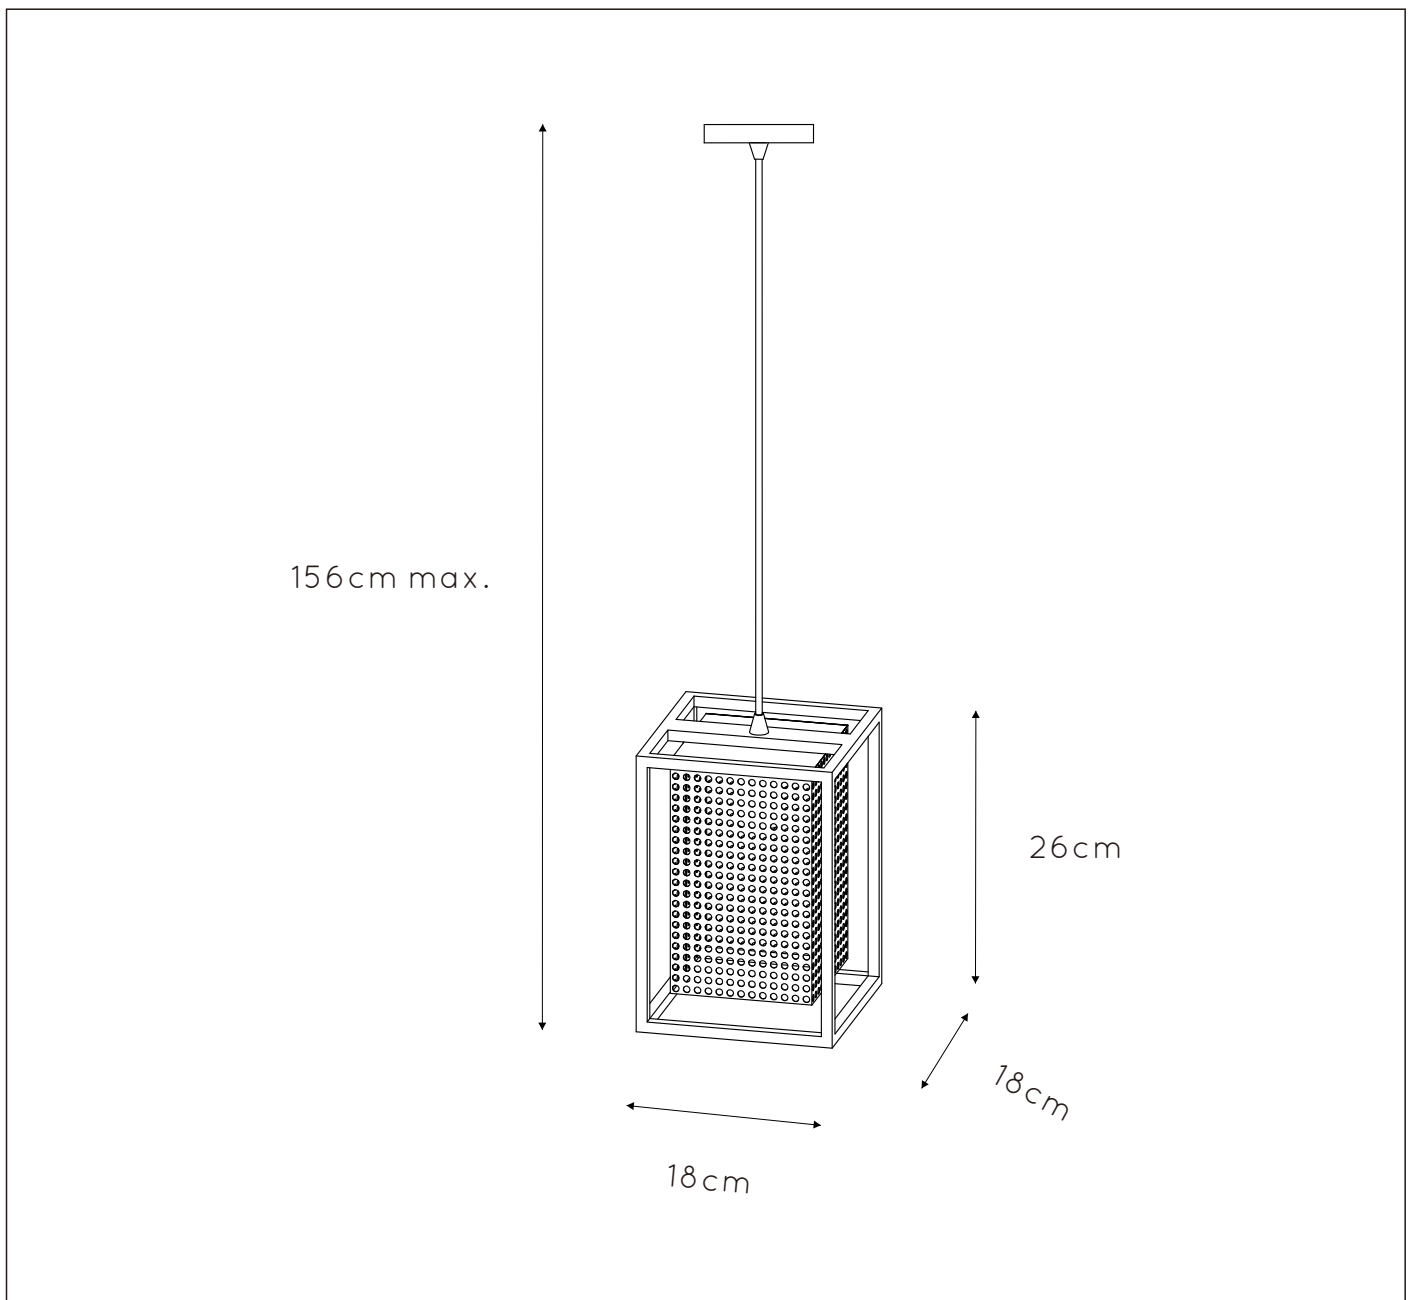

LUCIDE

SANSA

Item number : 21422/01/30

EAN CODE : 5411212211194

For more specifications, dimensions please visit

www.lucide.com