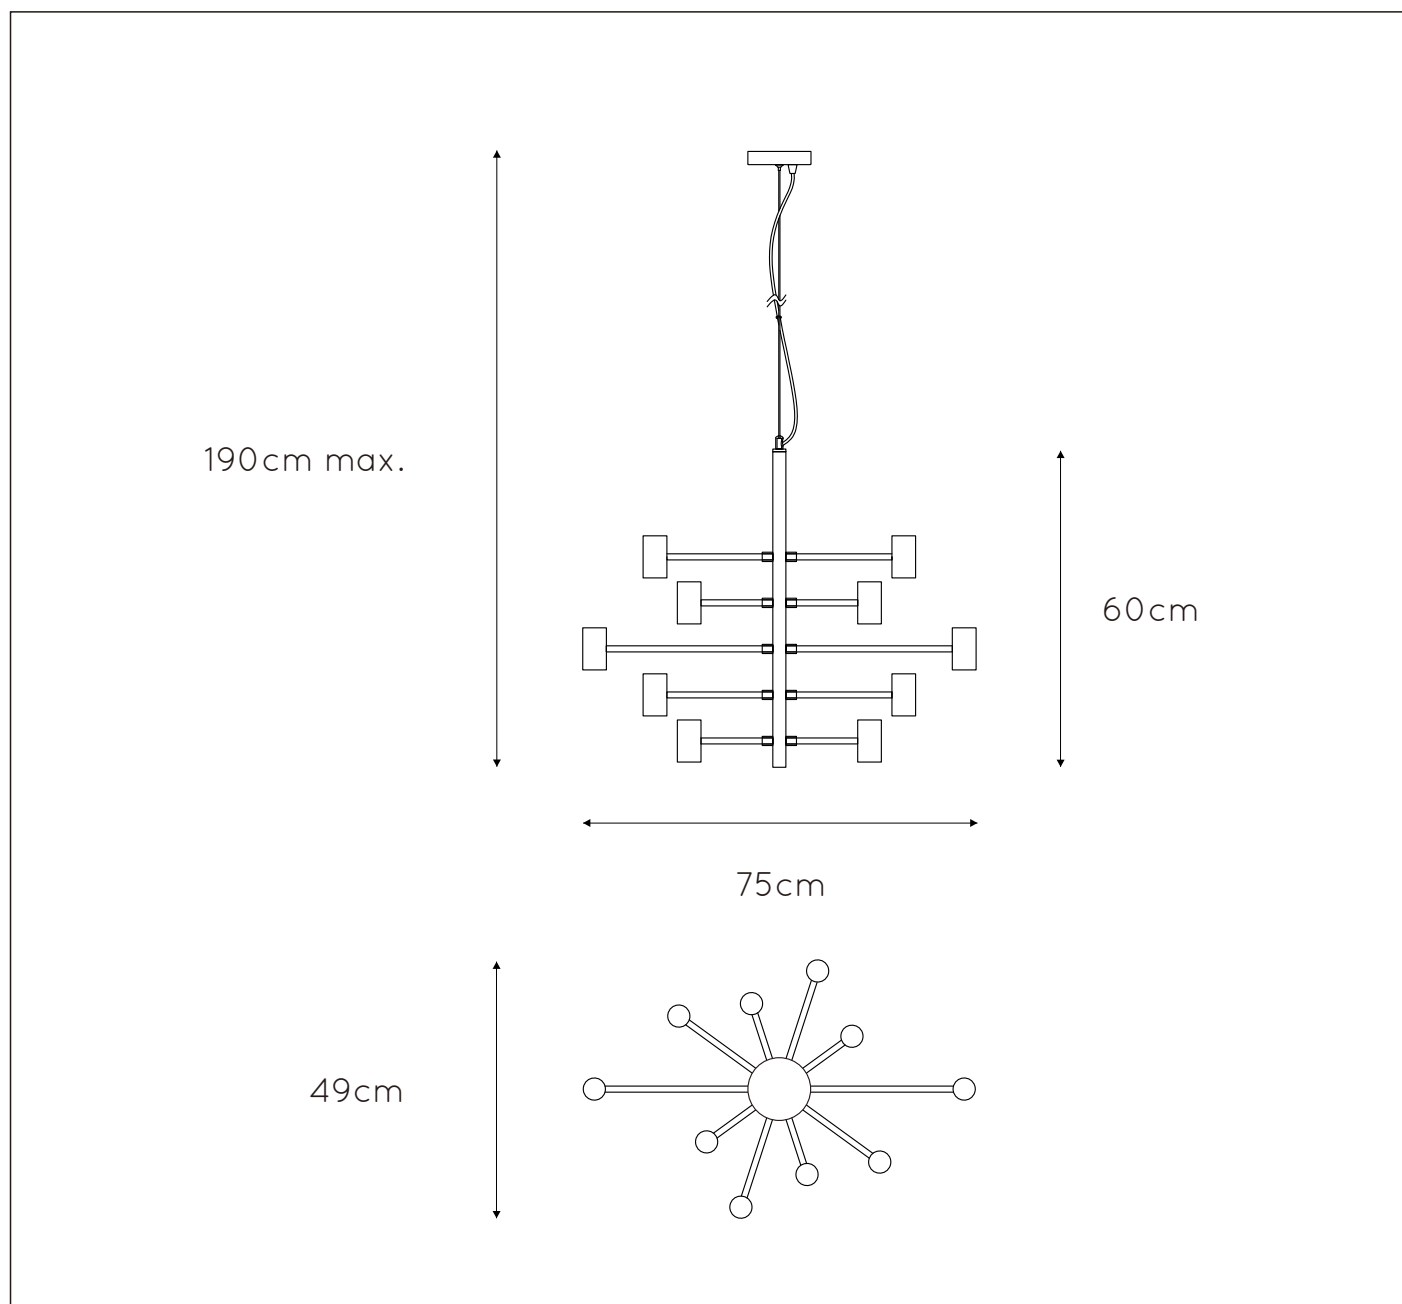

LUCIDE

TECHNICAL DRAWING & DIMENSIONS

LEANNE

Item number : 21421/10/30

EAN CODE : 541121221101

For more specifications, dimensions please visit

www.lucide.com