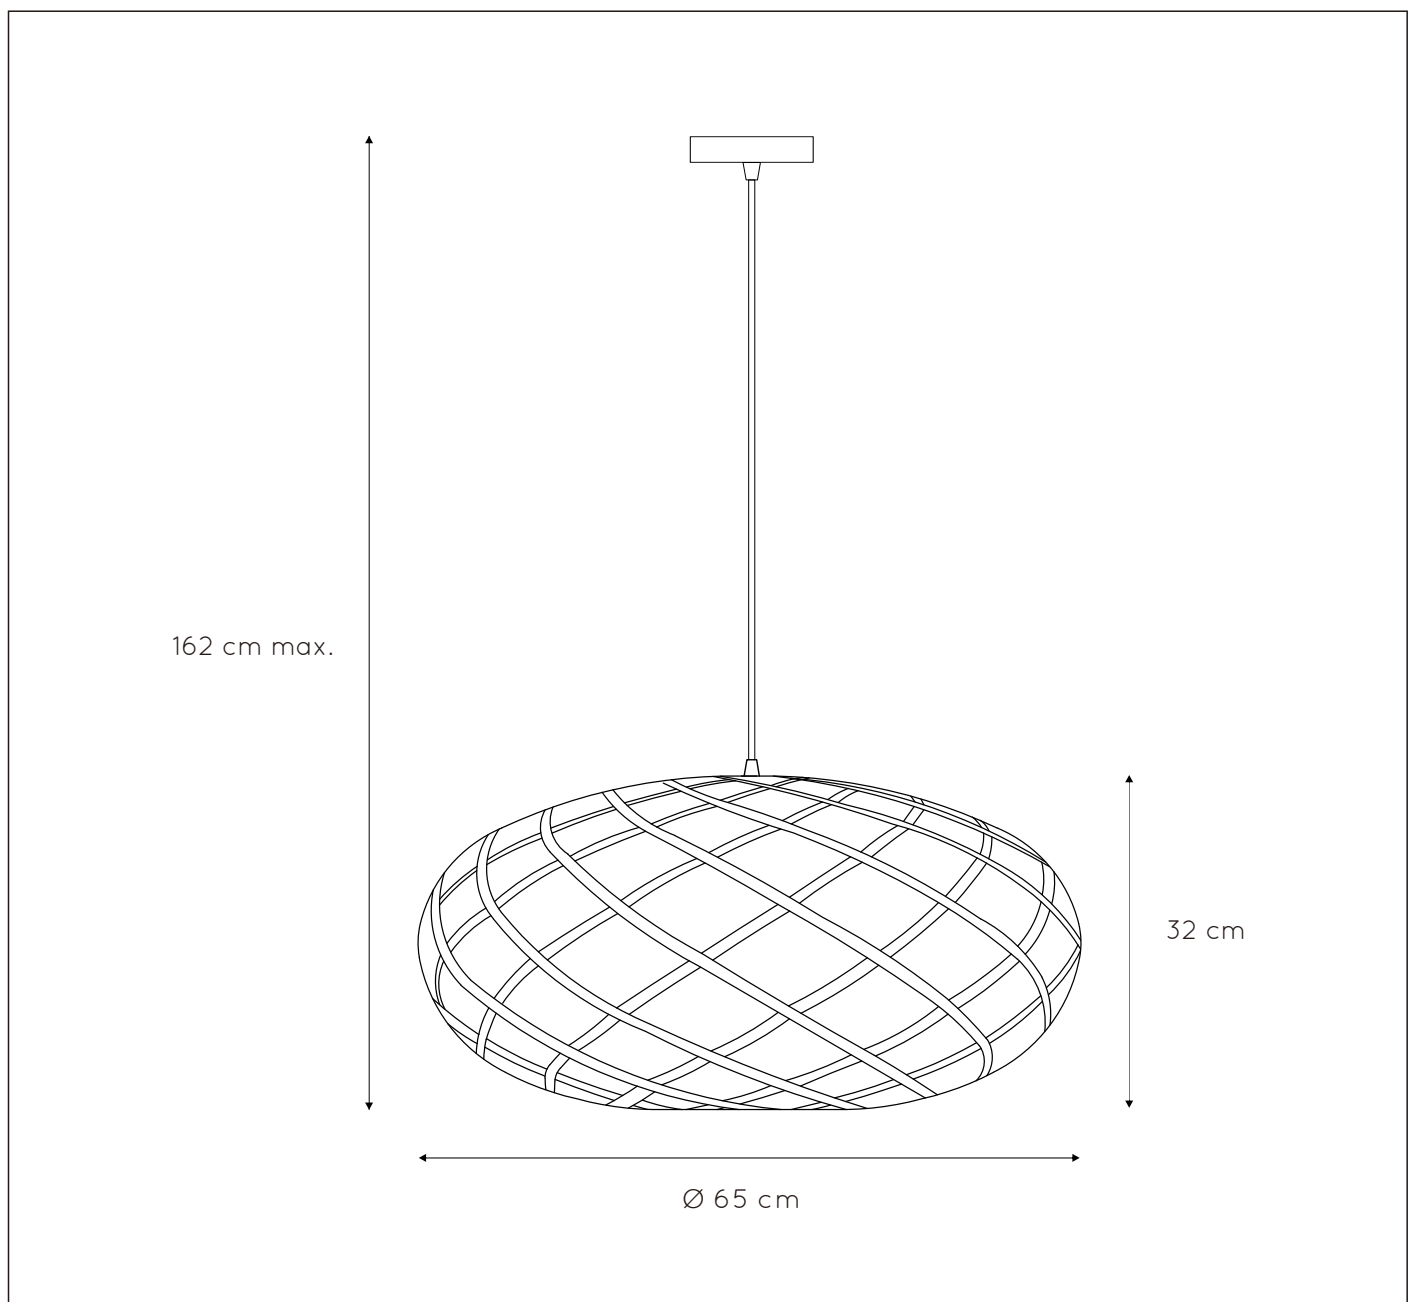

General

Dimensions LxWxH : 65cm x 65cm x 162cm

Height minimum : 34,5cm

Height maximum : 162cm

Dimensions shade LxWxH : 65cm x 65cm x 32cm

Main material : Metal

Ceiling rose material : Metal

Color : Matt black

Style : Modern

Shape : Oval

Weight : 1,7 kg

Warranty : 2 years

Product specifications

Dimmable : Yes

Light direction : Around (Diffuse)

Adjustable in height : Adjustable In Height
(Before Installation)

Directional : Not Directional

Cable : Yes, Cable On Product

Cable length : 130 cm

Sensor : Without Sensor

Control : Light Switch Control

IP-Class : 20

Electric class : 1

Light source including ? : No

Item number : 21417/65/30

EAN CODE : 5411212211019

For more specifications, dimensions please visit

www.lucide.com

LUCIDE

INSTALLATION DRAWING SPECIFICATIONS