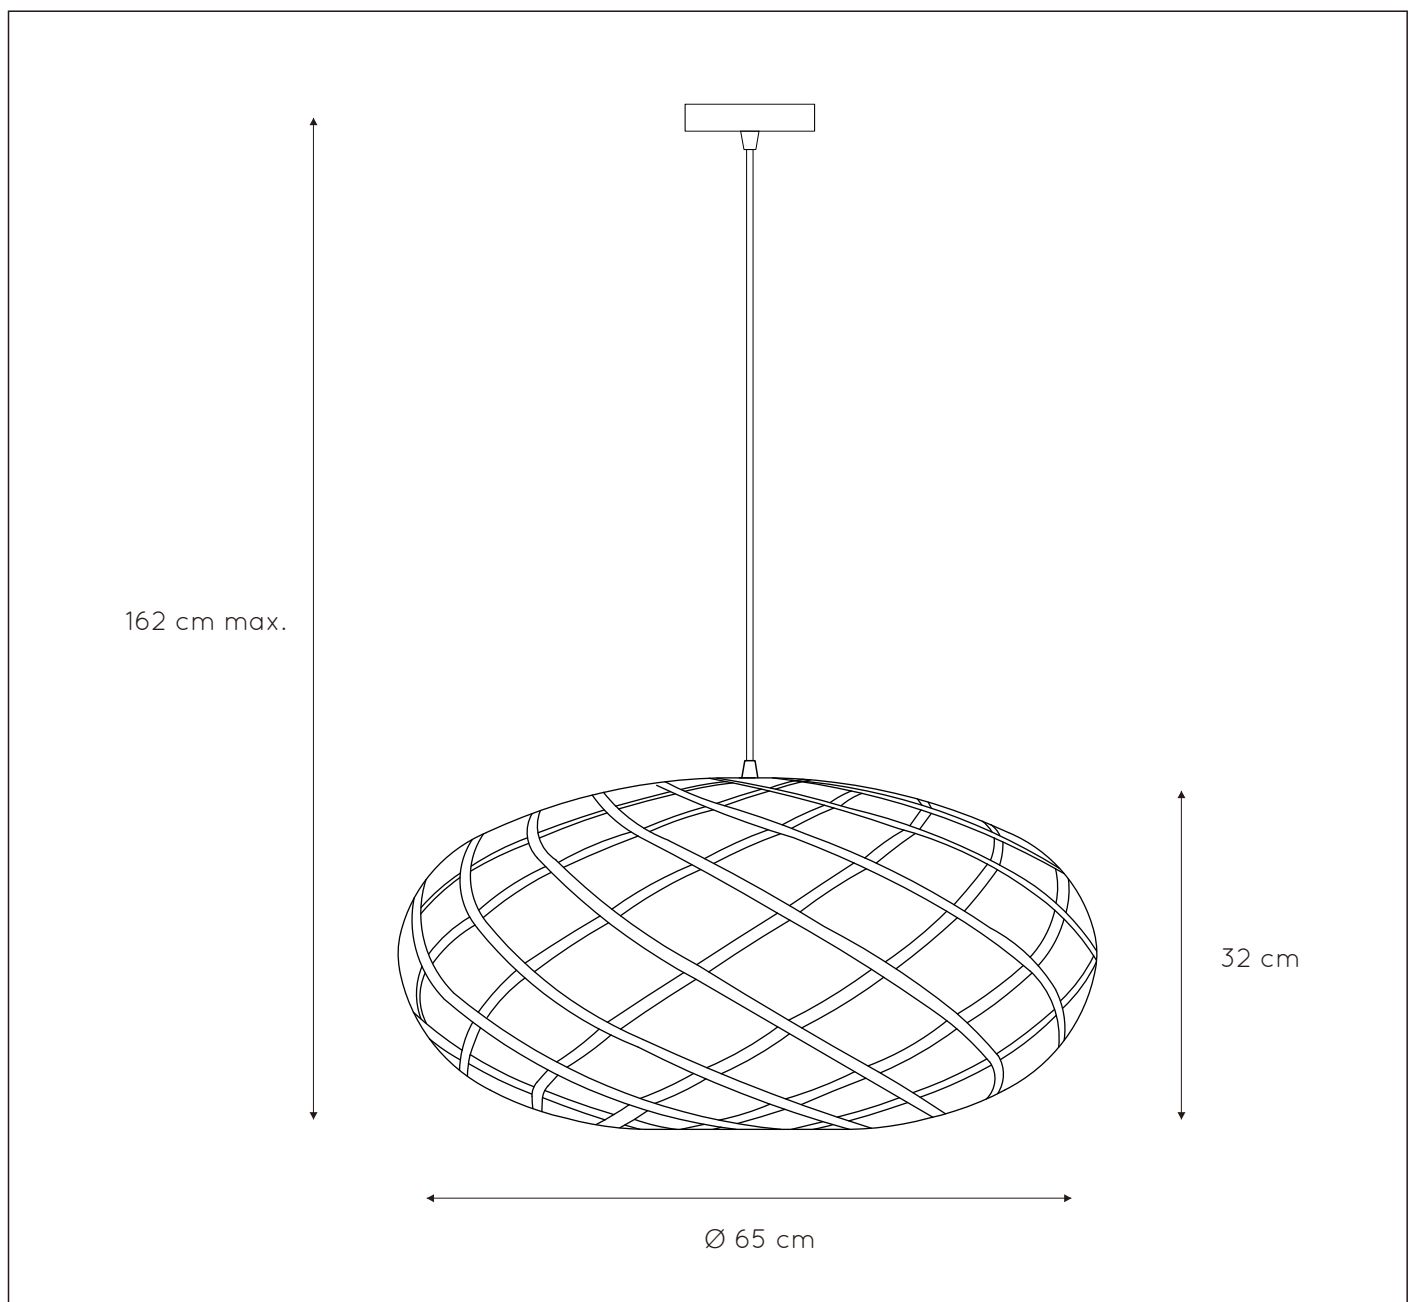

LUCIDE

WOLFRAM

Item number : 21417/65/02

EAN CODE : 5411212211132

For more specifications, dimensions please visit

www.lucide.com