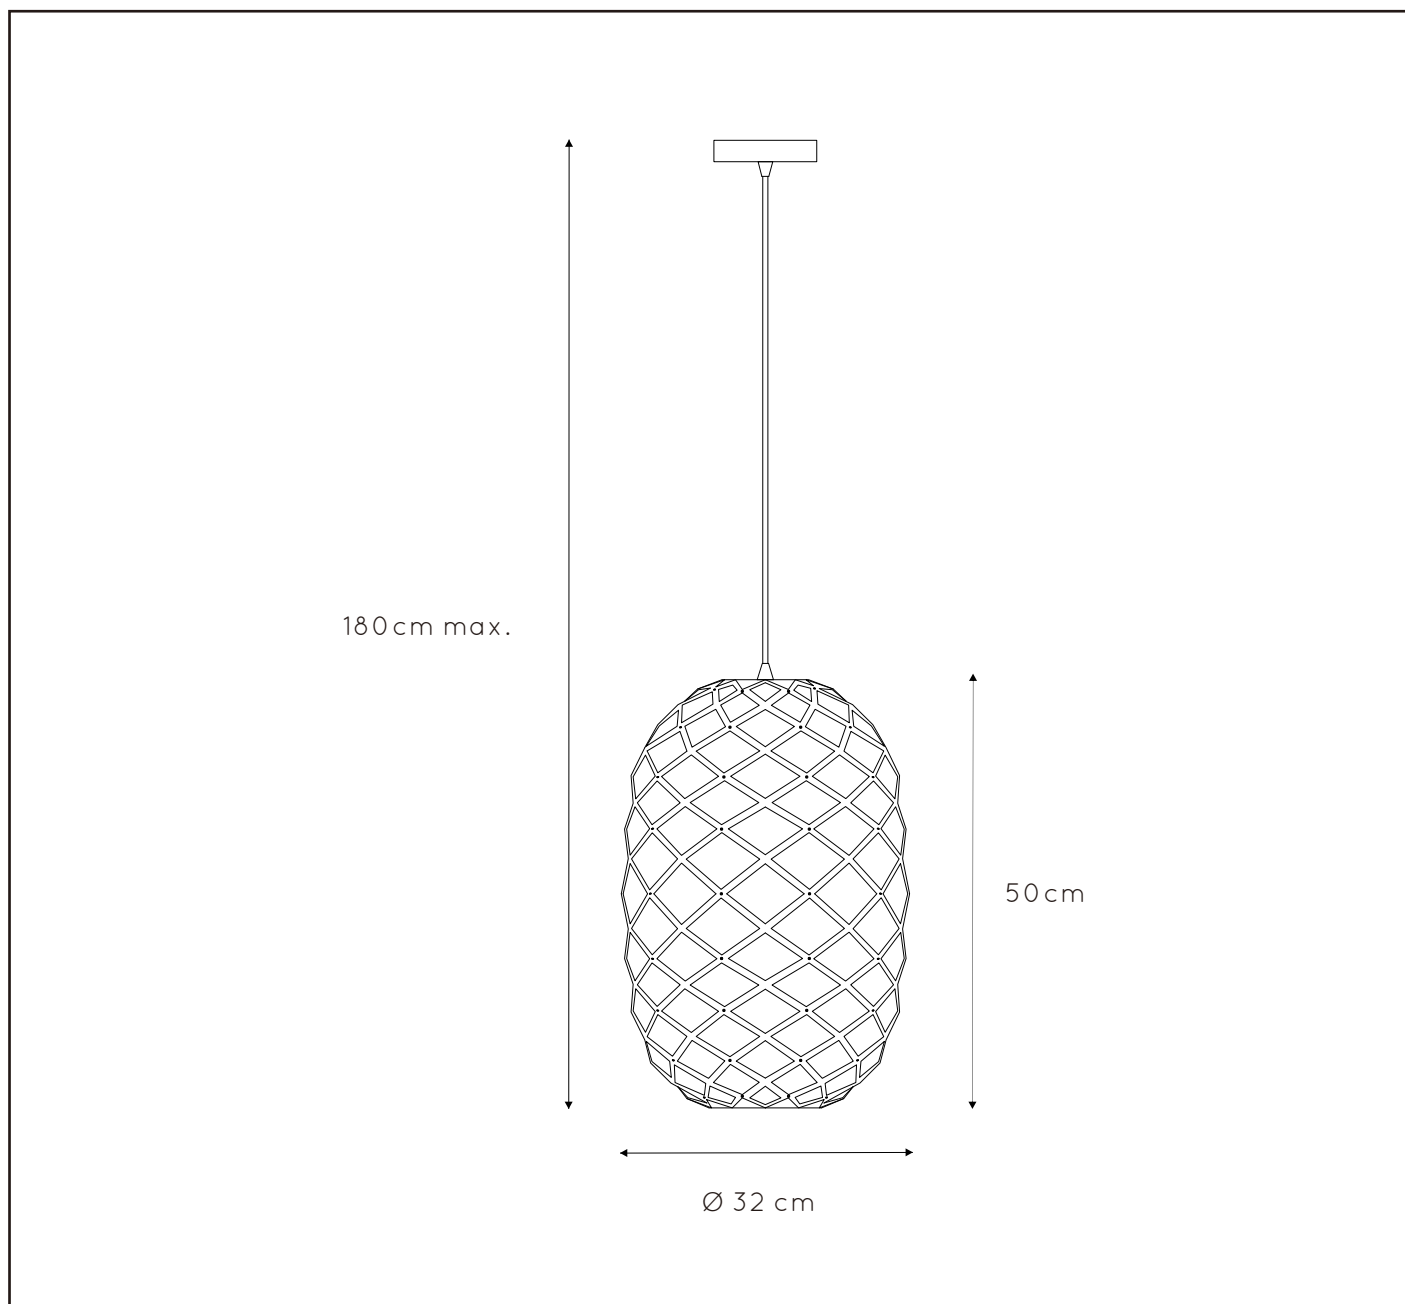

LUCIDE

WOLFRAM

Item number : 21417/32/30

EAN CODE : 5411212211163

For more specifications, dimensions please visit

www.lucide.com