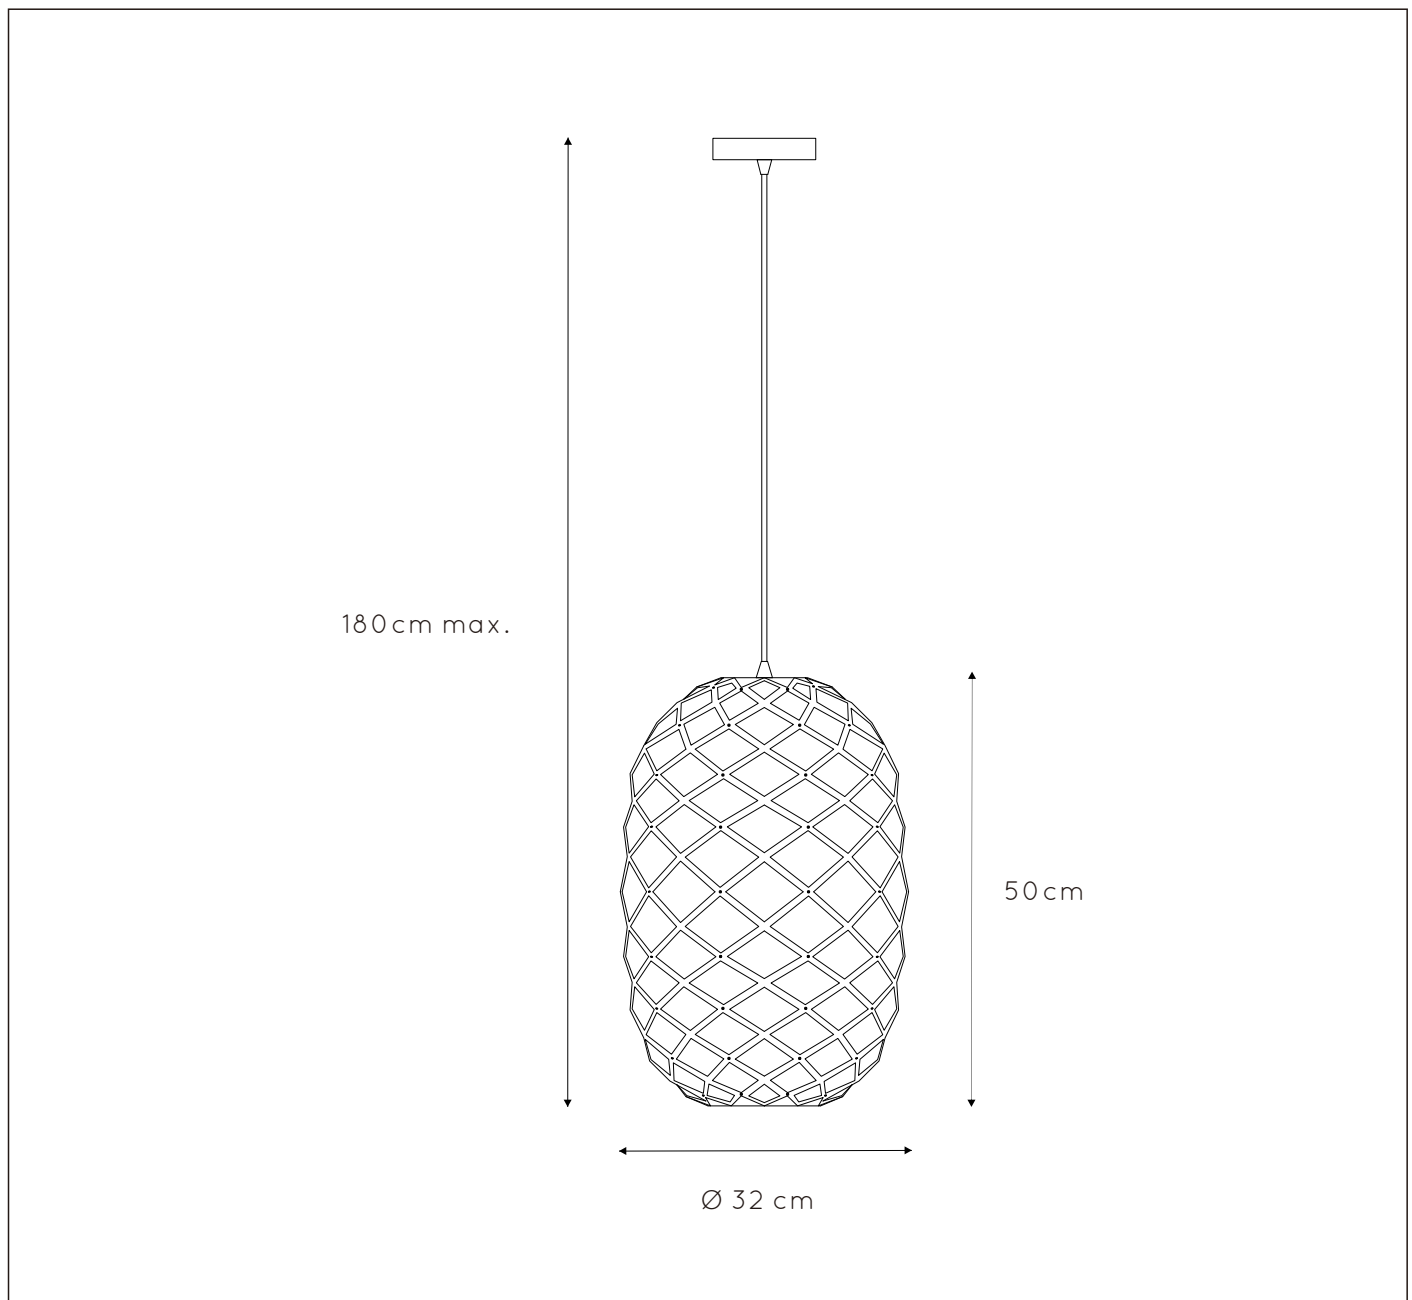

GENERAL SPECIFICATIONS

LUCIDE

RECOMMENDED LUCIDE LIGHT SOURCE

49035/30/62

Light source dimmable : Yes

Light source incl. : No

General

Dimensions LxWxH : 32cm x 32cm x 180cm

Height minimum: 52,5cm

Height maximum: 180cm

Dimensions shade LxWxH : 32cm x 32cm x 50cm

Main material : Metal

Ceiling rose material : Metal

Color : Sandy gold

Style : Modern

Shape : Oval

Weight : 1,3 kg

Warranty : 2 years

Product specifications

Dimmable : Yes

Light direction : Around (Diffuse)

Adjustable in height : Adjustable In Height
(Before Installation)

Directional : Not Directional

Cable : Yes, Cable On Product

Power requirements : 220-240V~50Hz

Bulb type & maximum wattage : E27 max.60W

For more specifications of this product please visit

www.lucide.com

LUCIDE

WOLFRAM

Item number : 21417/32/02

EAN CODE : 5411212211170