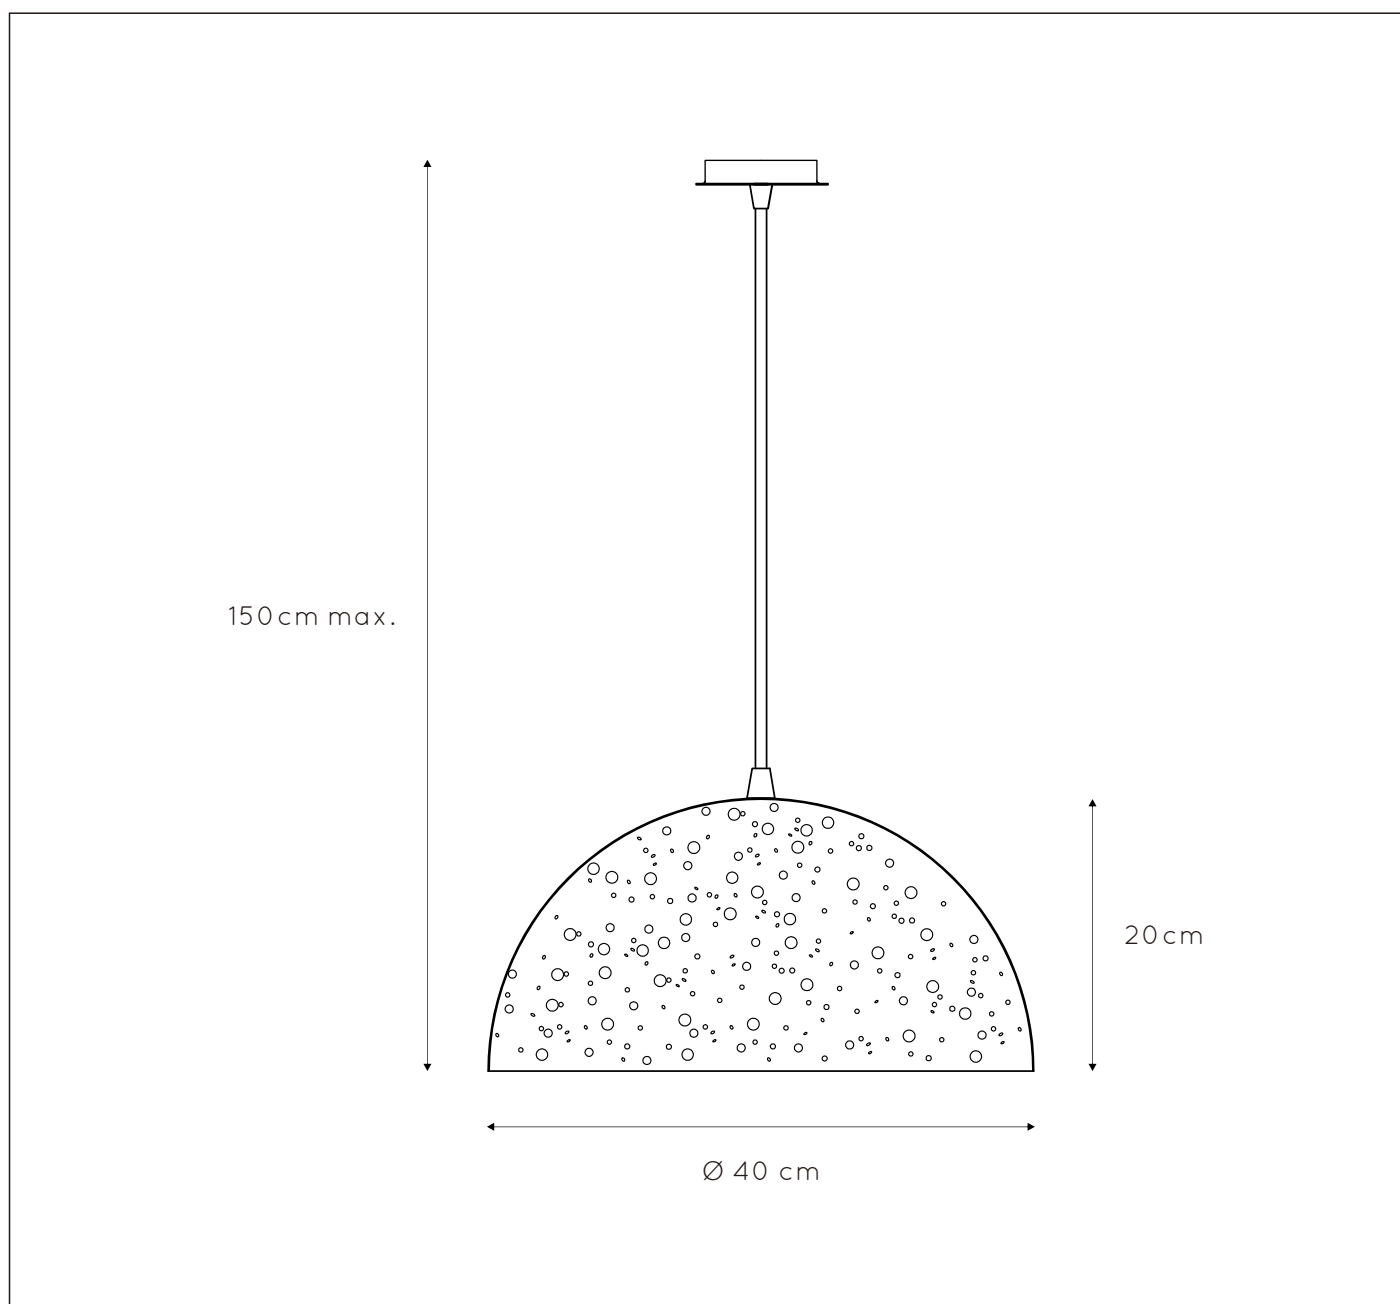

GENERAL SPECIFICATIONS

LUCIDE

RECOMMENDED LUCIDE LIGHT SOURCE

49032/05/62

Light source dimmable : Yes

Light source incl. : No

General

Dimensions LxWxH : 40cm x 40cm x 150cm
Height minimum: 20cm
Height maximum: 150cm
Dimensions shade LxWxH : 40cm x 40cm x 20cm
Main material : Metal
Ceiling rose material : Metal
Color : Sandy white
Style : Modern
Shape : Oval
Weight : 1,6 kg
Warranty : 2 years

Product specifications

Dimmable : No
Light direction : Around (Diffuse)
Adjustable in height : Adjustable In Height (Before Installation)
Directional : Not Directional
Cable : Yes, Cable On Product
Cable length : 130 cm
Sensor : Without Sensor
Control : Light Switch Control
IP-Class : 20
Electric class : 1
Light source including ? : No
Lamp socket : E27
Light source number : 1
Power requirements : 220-240V~50Hz
Bulb type & maximum wattage : E27 max.60W

For more specifications of this product please visit

www.lucide.com

LUCIDE

ETERNAL

Item number : 21406/40/31

EAN CODE : 5411212210746

For more specifications, dimensions please visit

www.lucide.com

INSTALLATION DRAWING SPECIFICATIONS

LUCIDE