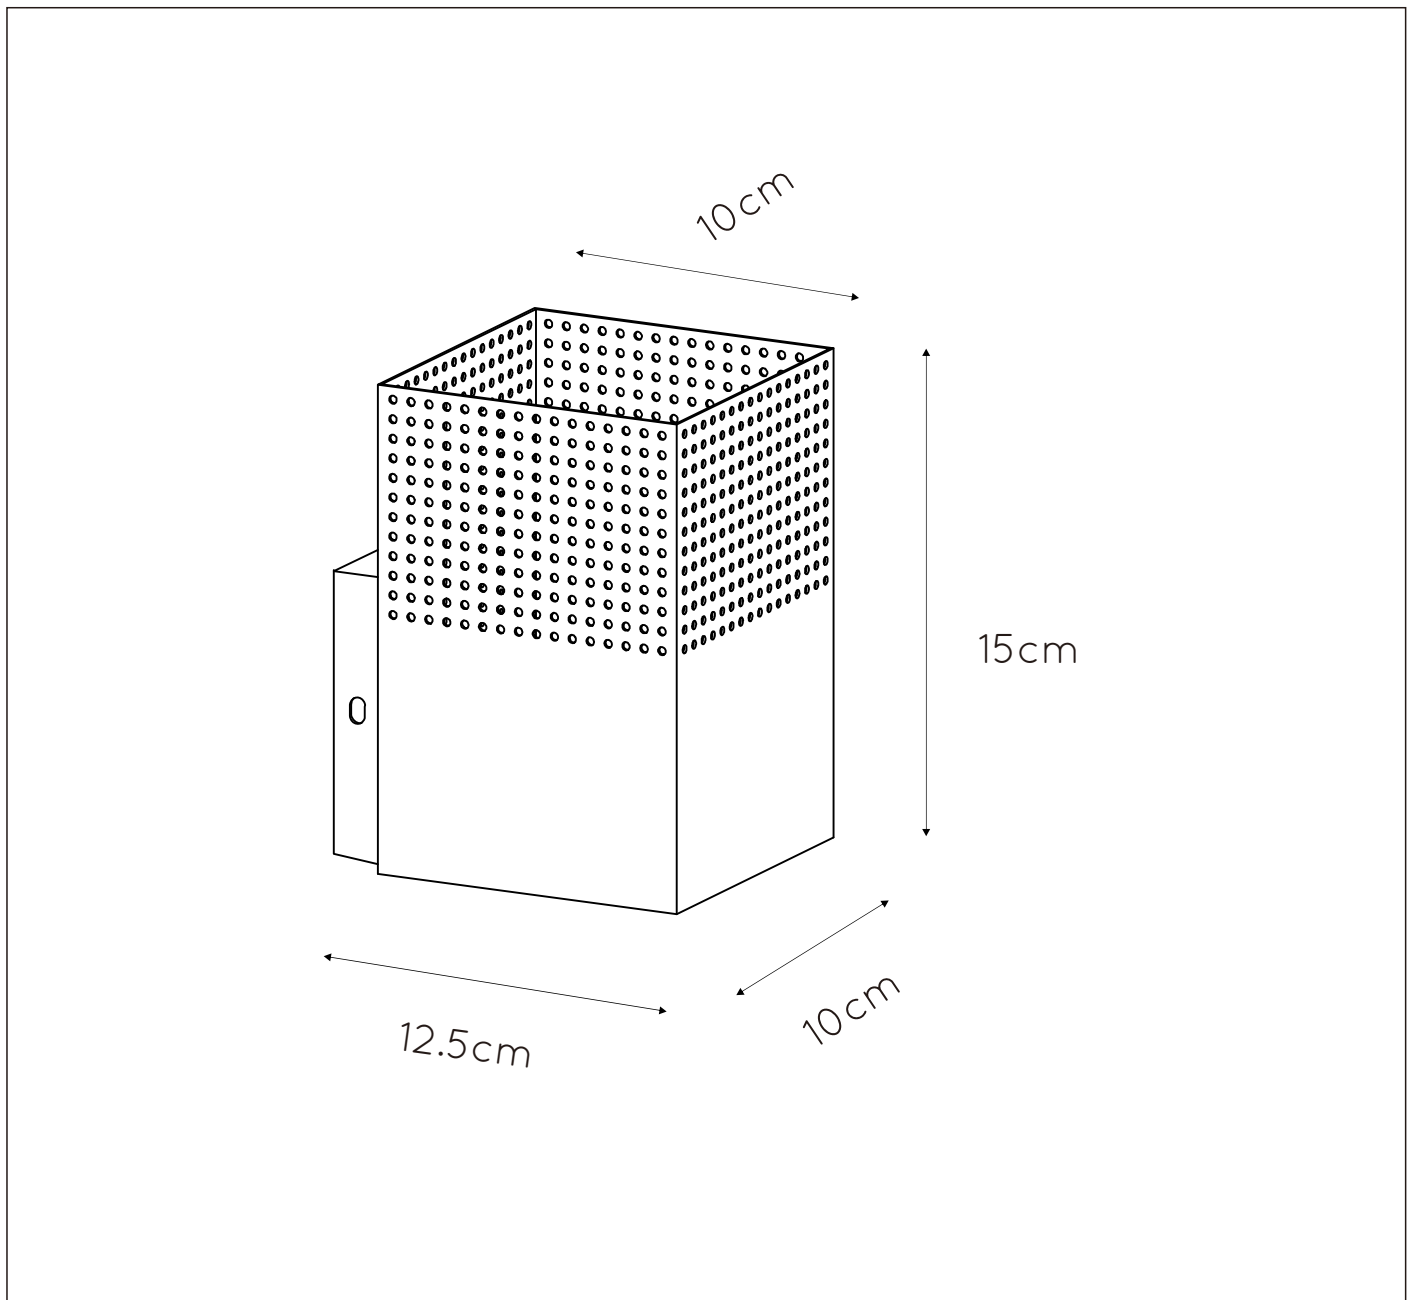

LUCIDE

RENATE

Item number : 21223/01/02

EAN CODE : 5411212211286

For more specifications, dimensions please visit

www.lucide.com