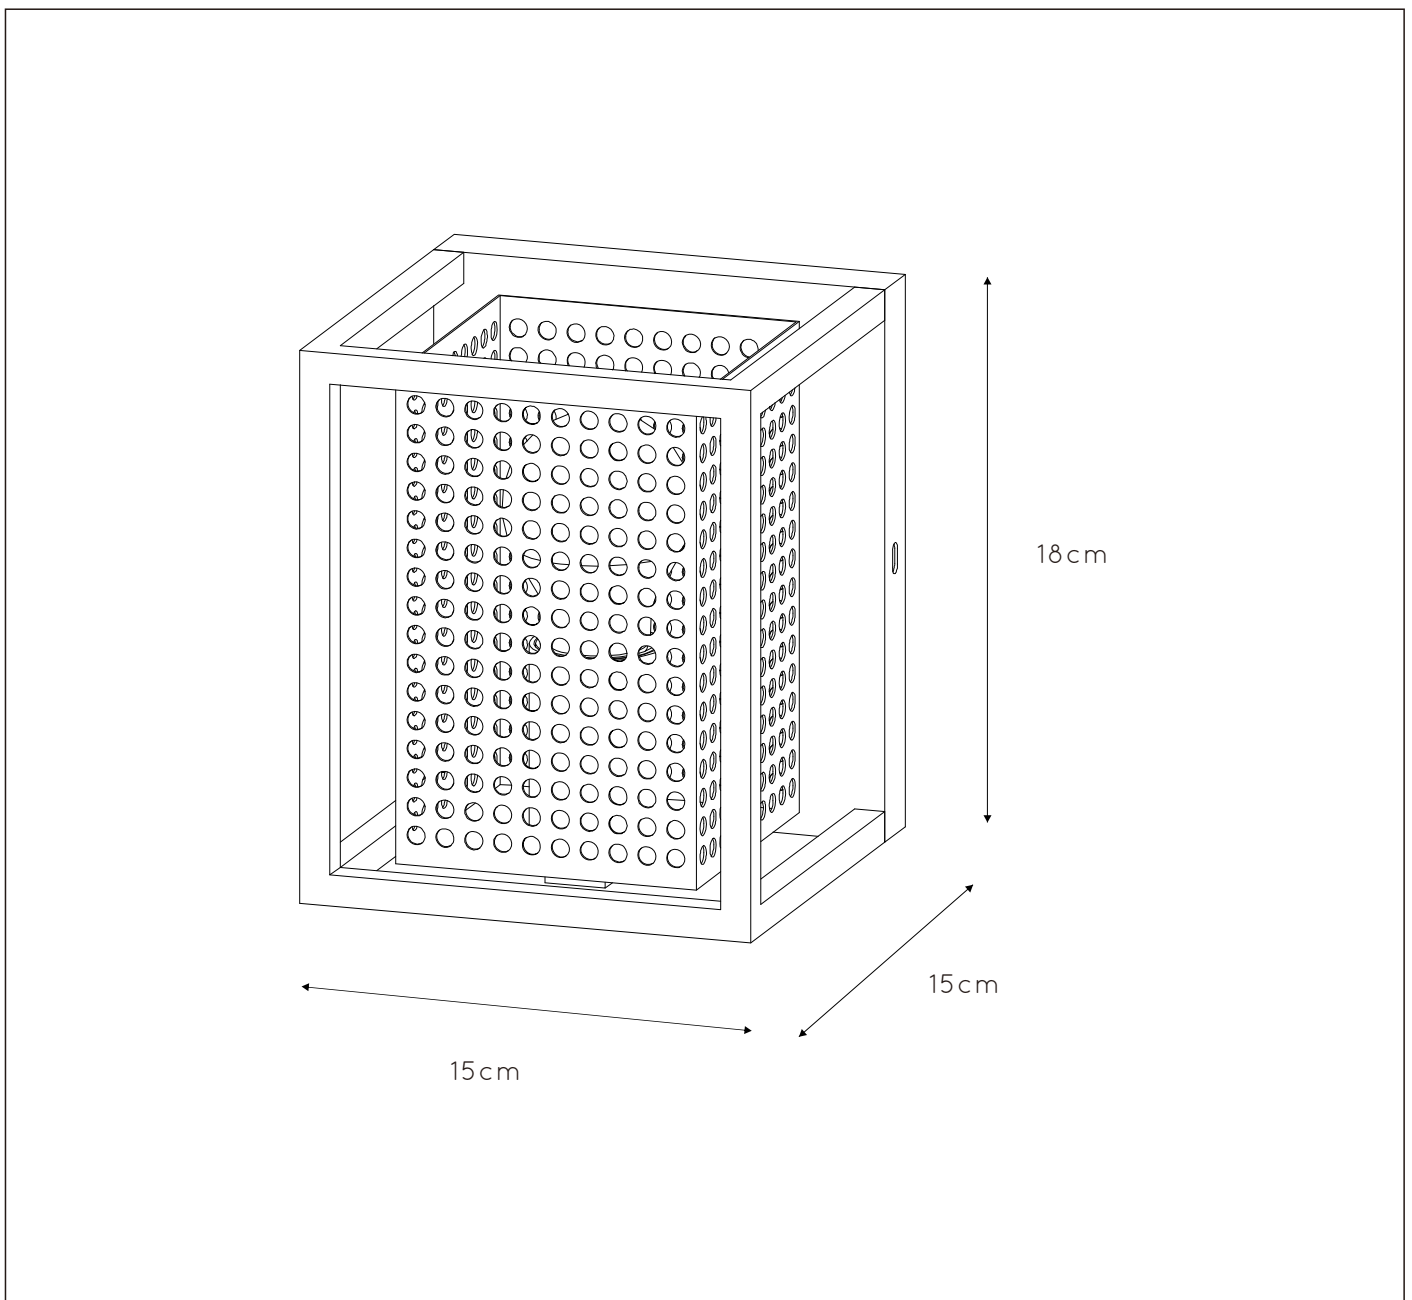

LUCIDE

SANSA

Item number : 21222/01/30

EAN CODE : 5411212211224

For more specifications, dimensions please visit

www.lucide.com