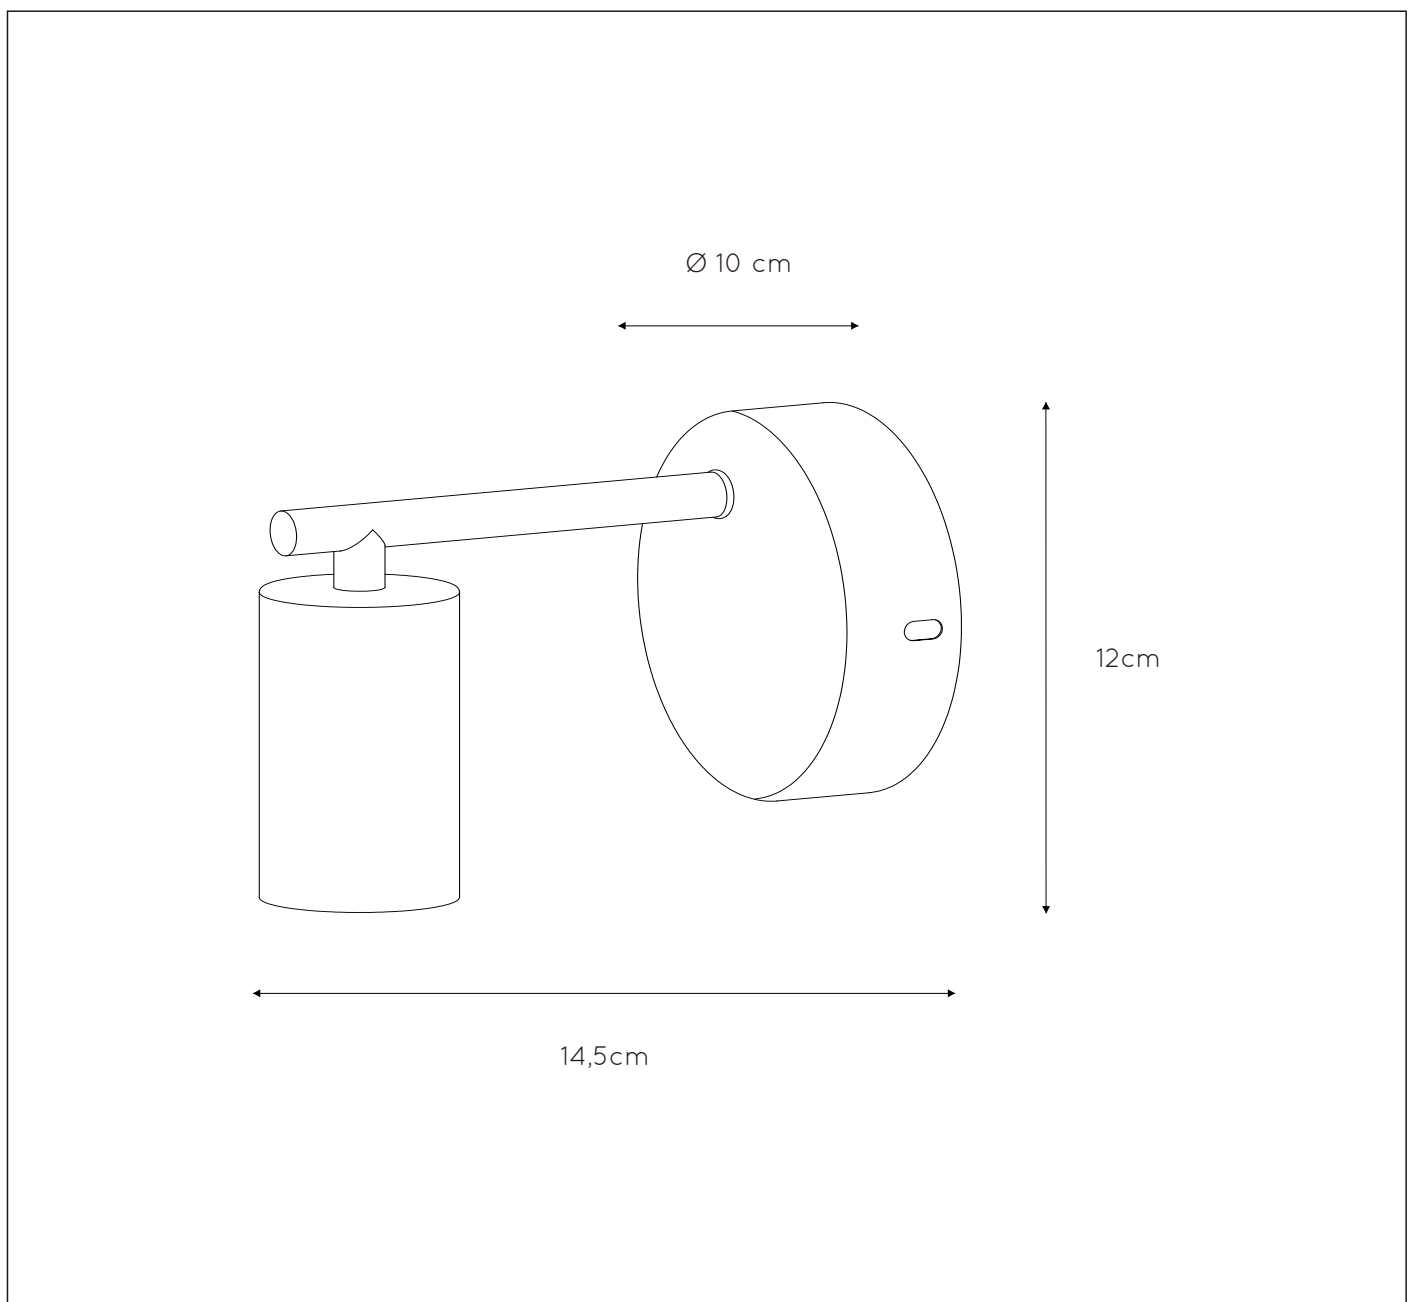

Height minimum : 12cm

Height maximum : 12cm

Dimensions shade LxWxH : -

Main material : Metal

Ceiling rose material : Metal

Color : Matt black

Style : Modern

Shape : Round

Weight : 0,25 kg

Warranty : 2 years

Product specifications

Dimmable : Yes

Light direction : Around (Diffuse)

Adjustable in height : No

Directional : Not Directional

Cable : No

Cable length : -

Sensor : Without Sensor

Control : Light Switch Control

IP-Class : 20

Electric class : 1

Light source including ? : No

Lamp socket : E27

Light source number : 1

Power requirements : 220-240V~50Hz

Bulb type & maximum wattage : E27 max.40W

For more specifications of this product please visit

www.lucide.com

LUCIDE

LEANNE

Item number : 21221/01/30

EAN CODE : 5411212211088