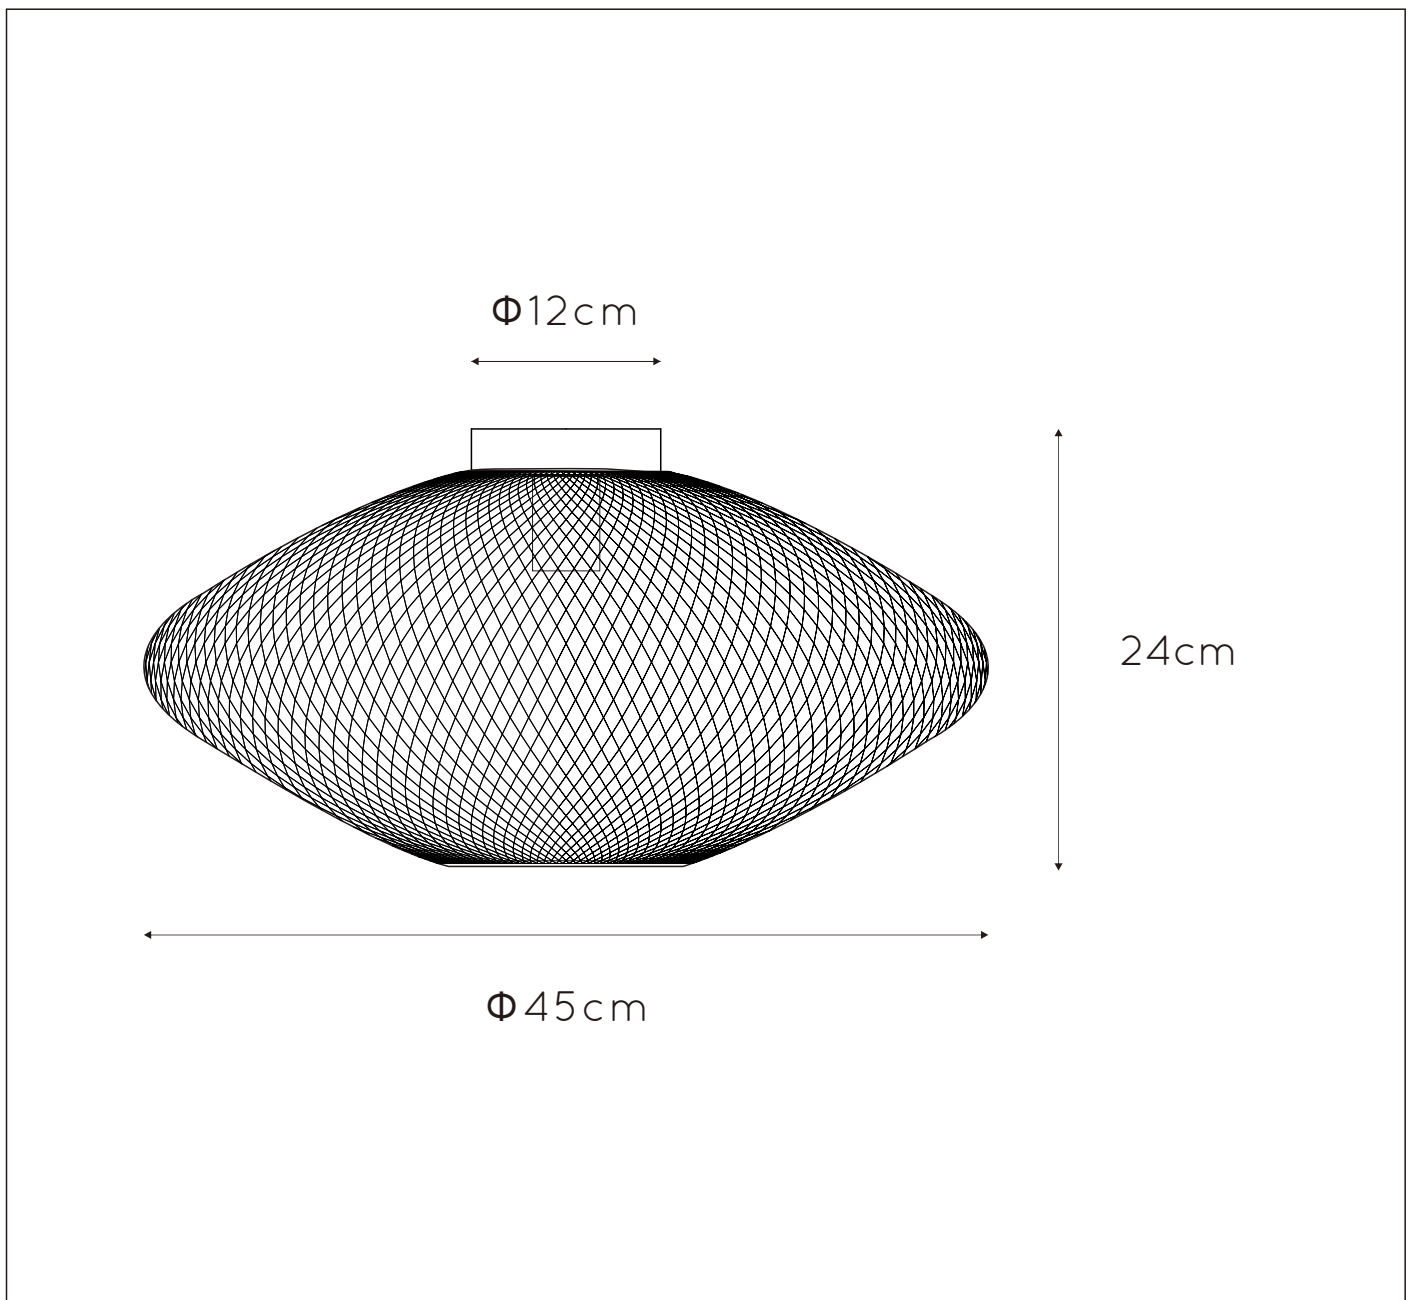

General

Dimensions LxWxH : 45cm x 45cm x 24cm
Height minimum : 24cm
Height maximum : 24cm
Dimensions shade LxWxH : 45cm x 45cm x 21cm
Main material : Metal
Ceiling rose material : Metal
Color : Matt black
Style : Modern
Shape : Oval
Weight : 0,56 kg
Warranty : 2 years

Product specifications

Dimmable : No
Light direction : Around (Diffuse)
Adjustable in height : Adjustable In Height (Before Installation)
Directional : Not Directional
Cable : No
Cable length : -
Sensor : Without Sensor
Control : Light Switch Control
IP-Class : 20
Electric class : 1
Light source including ? : No
Lamp socket : E27
Light source number : 1
Power requirements : 220-240V~50Hz
Bulb type & maximum wattage : E27 max.40W

For more specifications of this product please visit
www.lucide.com

LUCIDE

MESH

Item number : 21123/45/30

EAN CODE : 5411212211378

For more specifications, dimensions please visit

www.lucide.com

LUCIDE