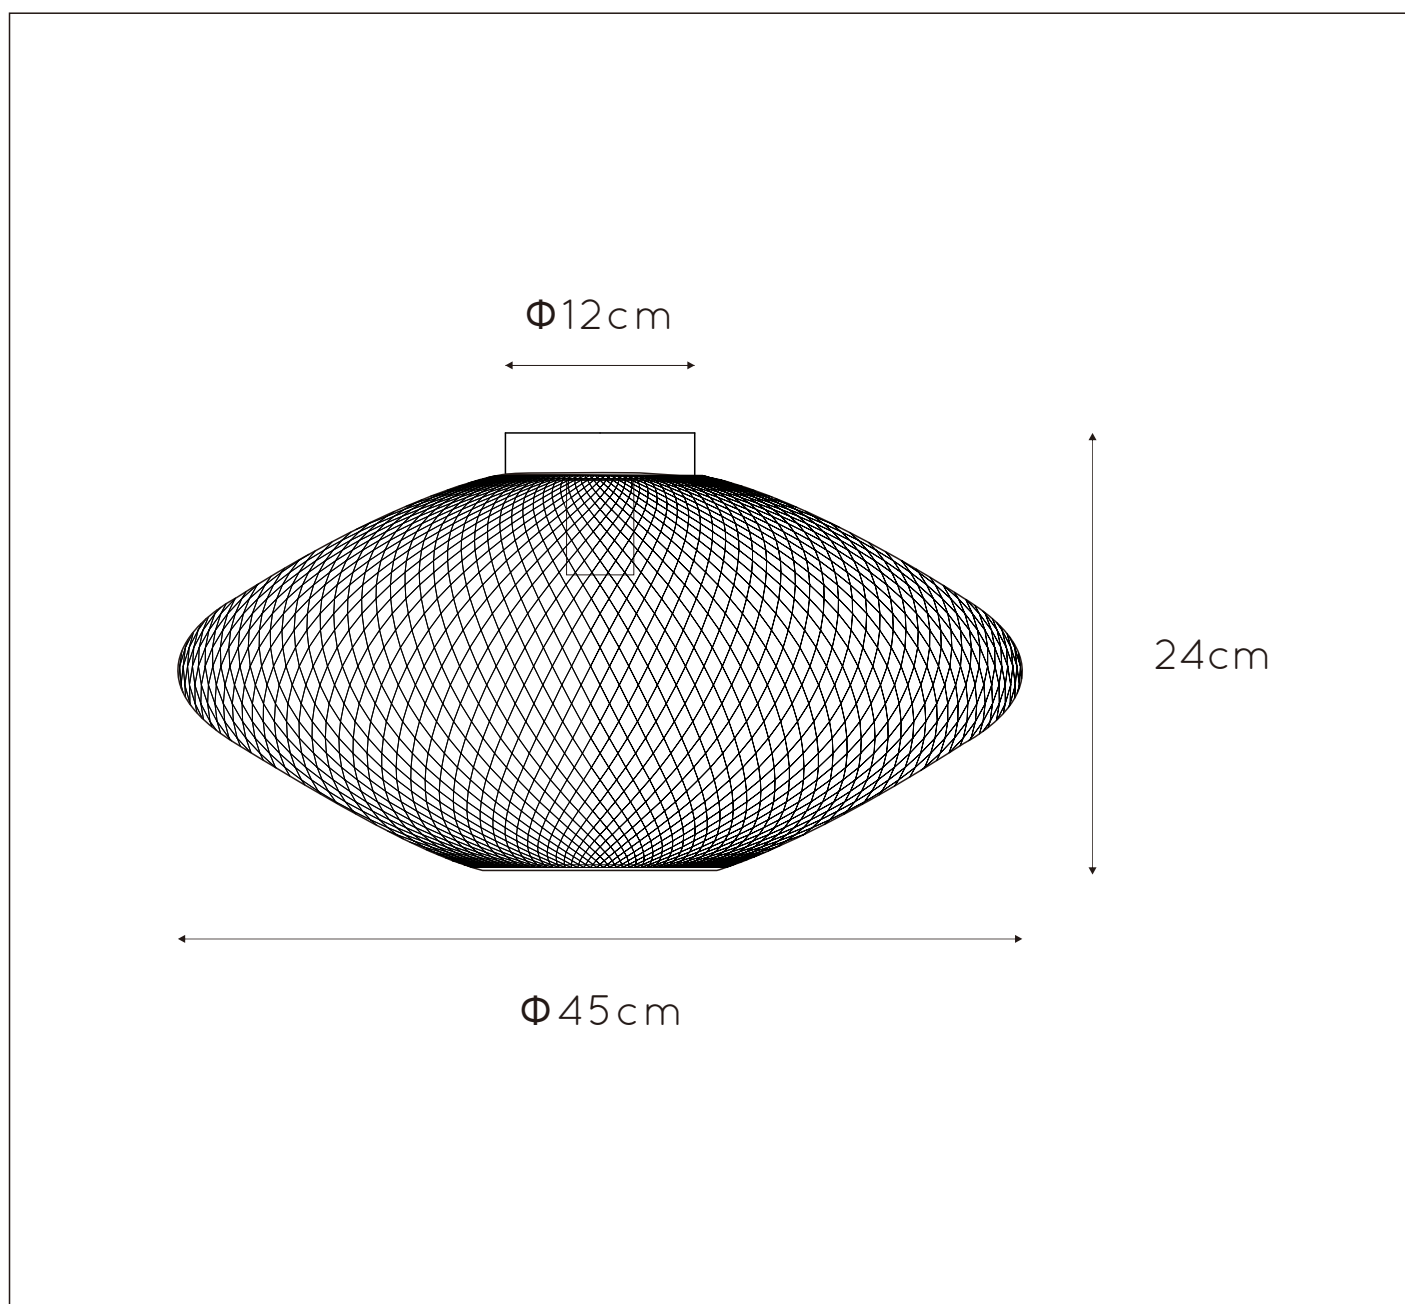

GENERAL SPECIFICATIONS

LUCIDE

RECOMMENDED LUCIDE LIGHT SOURCE

49032/05/65

Light source dimmable : Yes

Light source incl. : No

General

Dimensions LxWxH : 45cm x 45cm x 24cm
Height minimum: 24cm
Height maximum: 24cm
Dimensions shade LxWxH : 45cm x 45cm x 21cm
Main material : Metal
Ceiling rose material : Metal
Color : Sandy gold
Style : Modern
Shape : Oval
Weight : 0,56 kg
Warranty : 2 years

Product specifications

Dimmable : No
Light direction : Around (Diffuse)
Adjustable in height : Adjustable In Height (Before Installation)
Directional : Not Directional
Cable : No
Cable length : -
Sensor : Without Sensor
Control : Light Switch Control
IP-Class : 20
Electric class : 1
Light source including ? : No
Lamp socket : E27
Light source number : 1
Power requirements : 220-240V~50Hz
Bulb type & maximum wattage : E27 max.40W

For more specifications of this product please visit
www.lucide.com

LUCIDE

MESH

Item number : 21123/45/02

EAN CODE : 5411212211361

For more specifications, dimensions please visit

www.lucide.com

LUCIDE