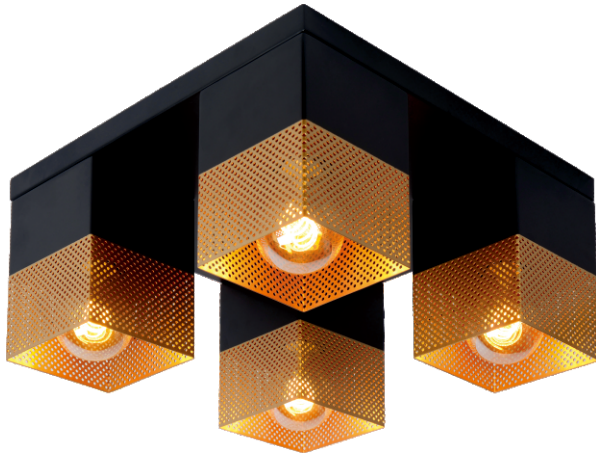

GENERAL SPECIFICATIONS

LUCIDE

item number : 21123/04/02
EAN code : 5411212211279

RENATE

RECOMMENDED LUCIDE LIGHT SOURCE

49042/05/62

Light source dimmable : Yes

Light source incl. : No

General

Dimensions LxWxH : 32cm x 32cm x 16cm

Height minimum : 16cm

Height maximum : 16cm

Dimensions shade LxWxH : 10cm x 10cm x 14cm

Main material : Metal

Ceiling rose material : Metal

Color : Matt black and gold

Style : Modern

Shape : Square

Weight : 2,4 kg

Warranty : 2 years

Product specifications

Dimmable : Yes

Light direction : Around (Diffuse)

Adjustable in height : No