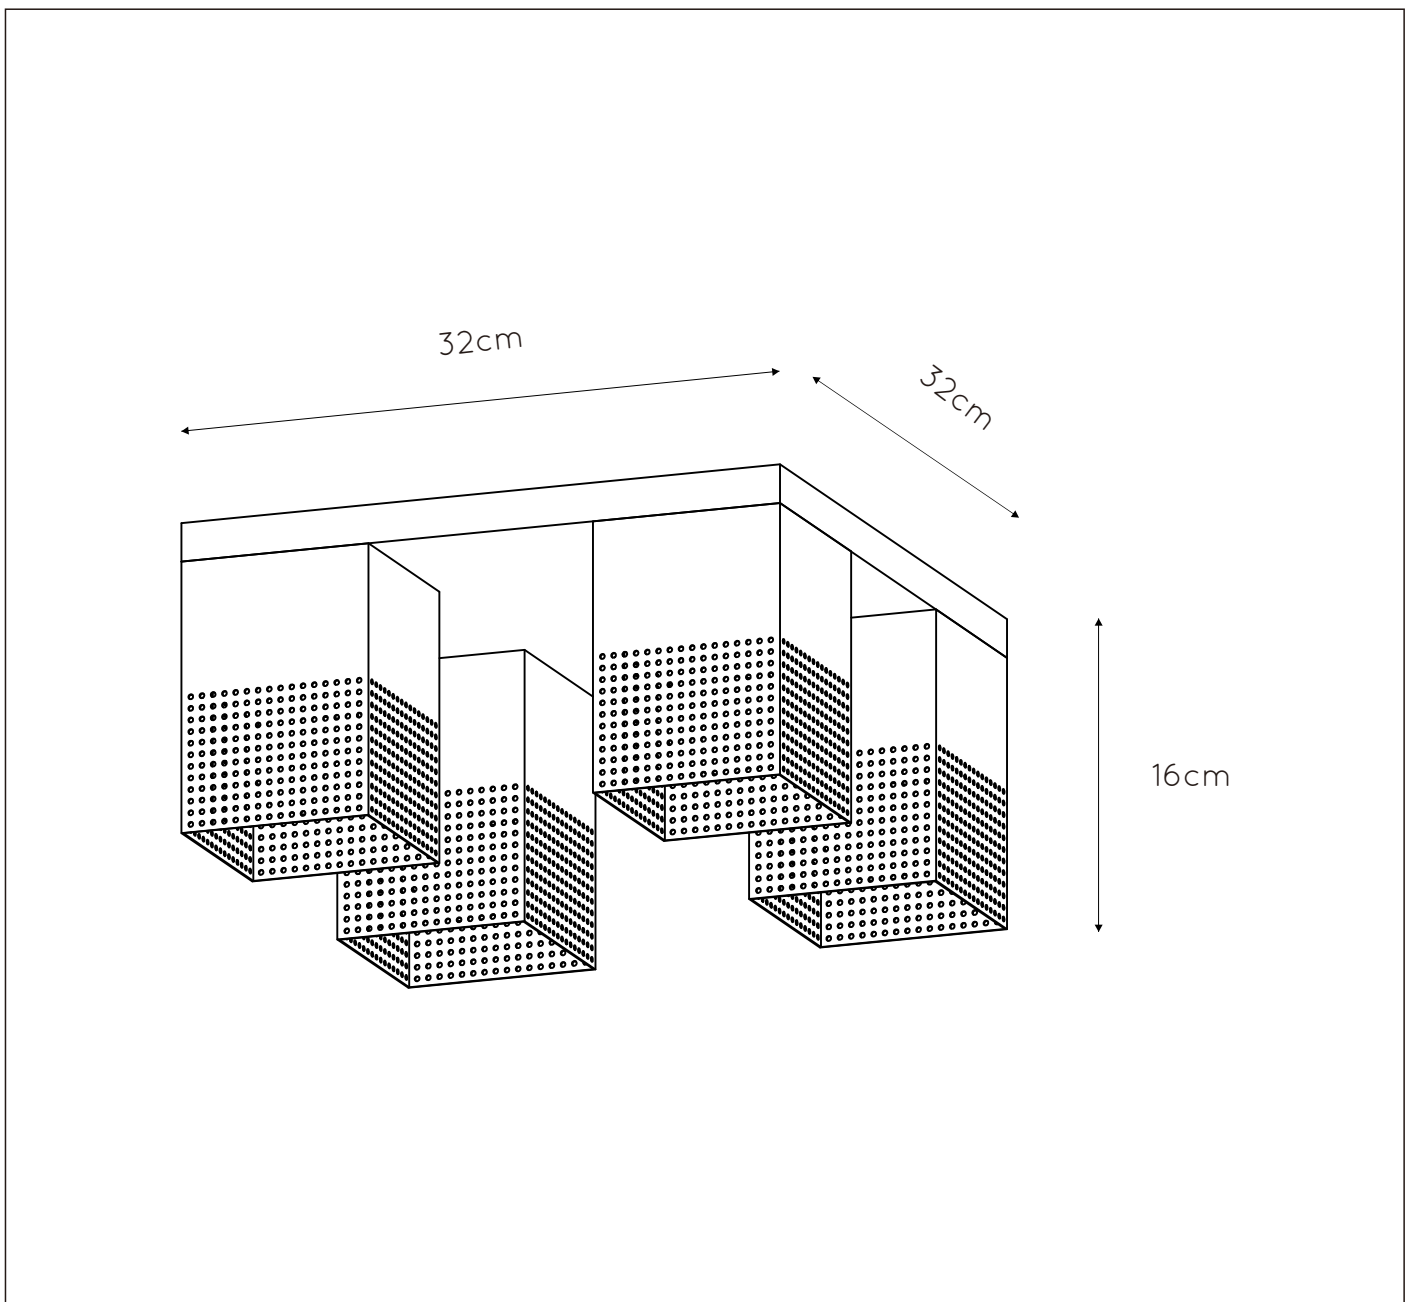

LUCIDE

RENATE

Item number : 21123/04/02

EAN CODE : 5411212211279

For more specifications, dimensions please visit

www.lucide.com