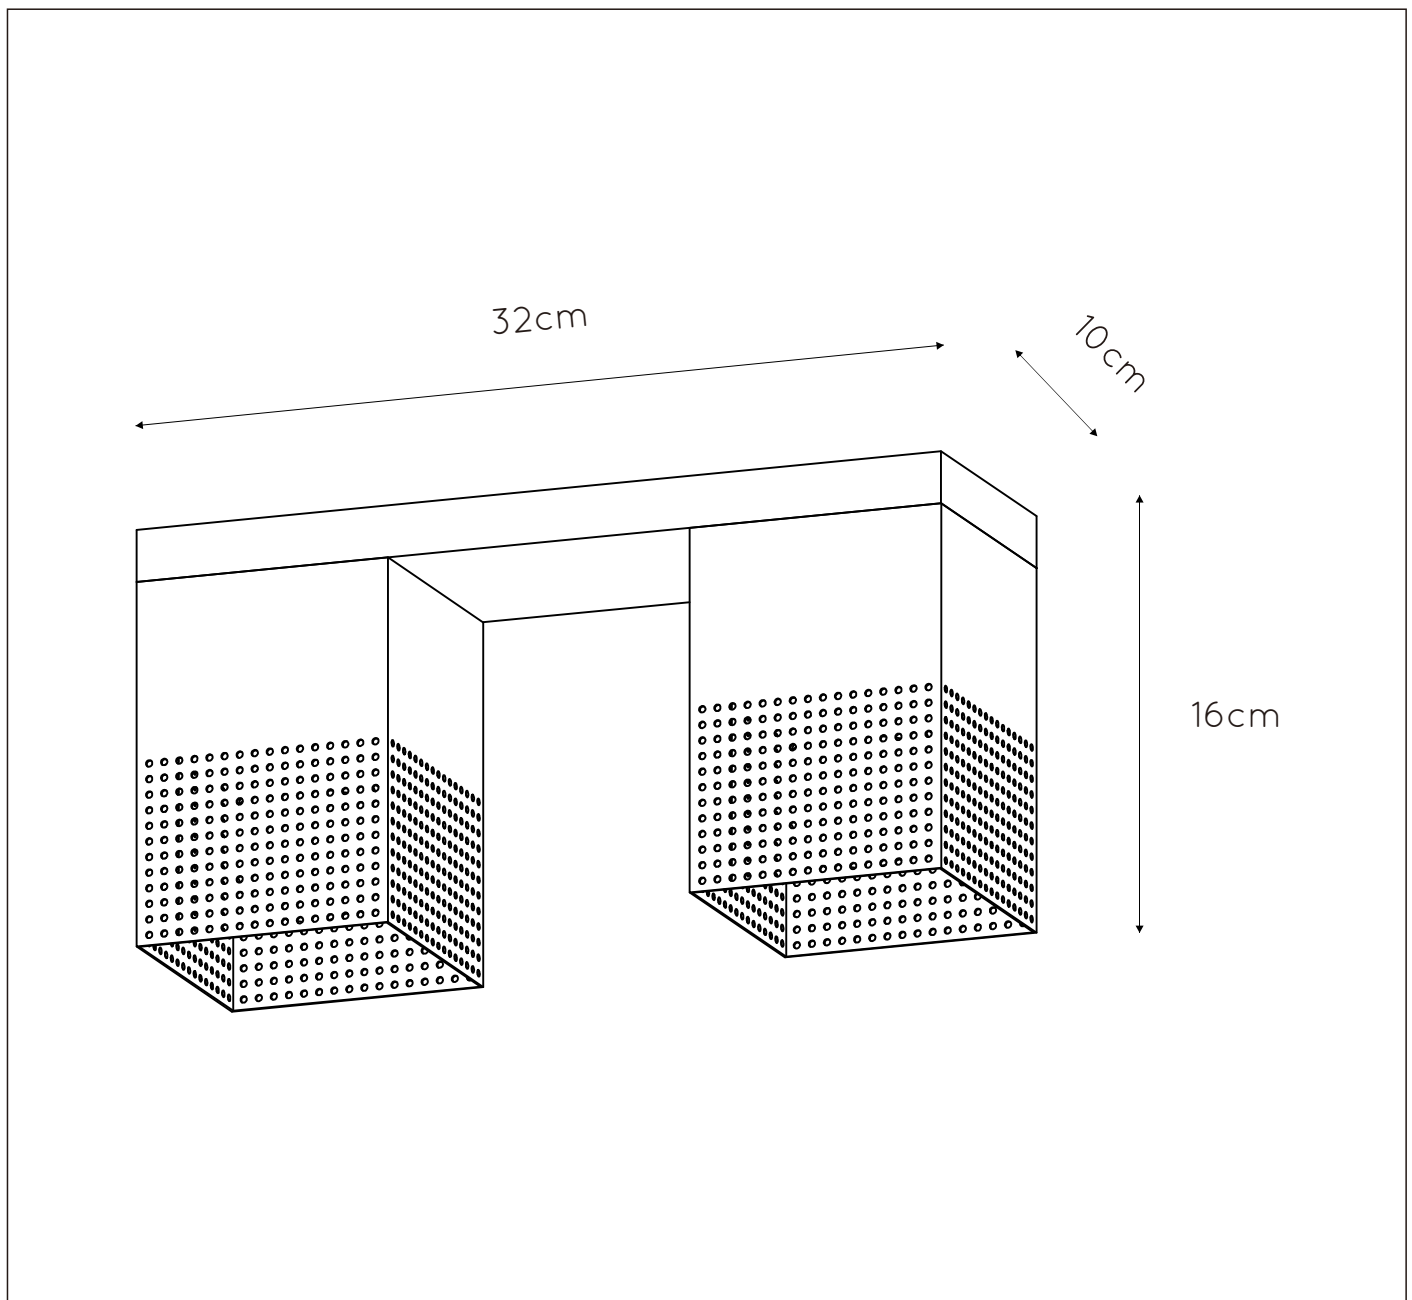

LUCIDE

RENATE

Item number : 21123/02/02

EAN CODE : 5411212211255

For more specifications, dimensions please visit

www.lucide.com