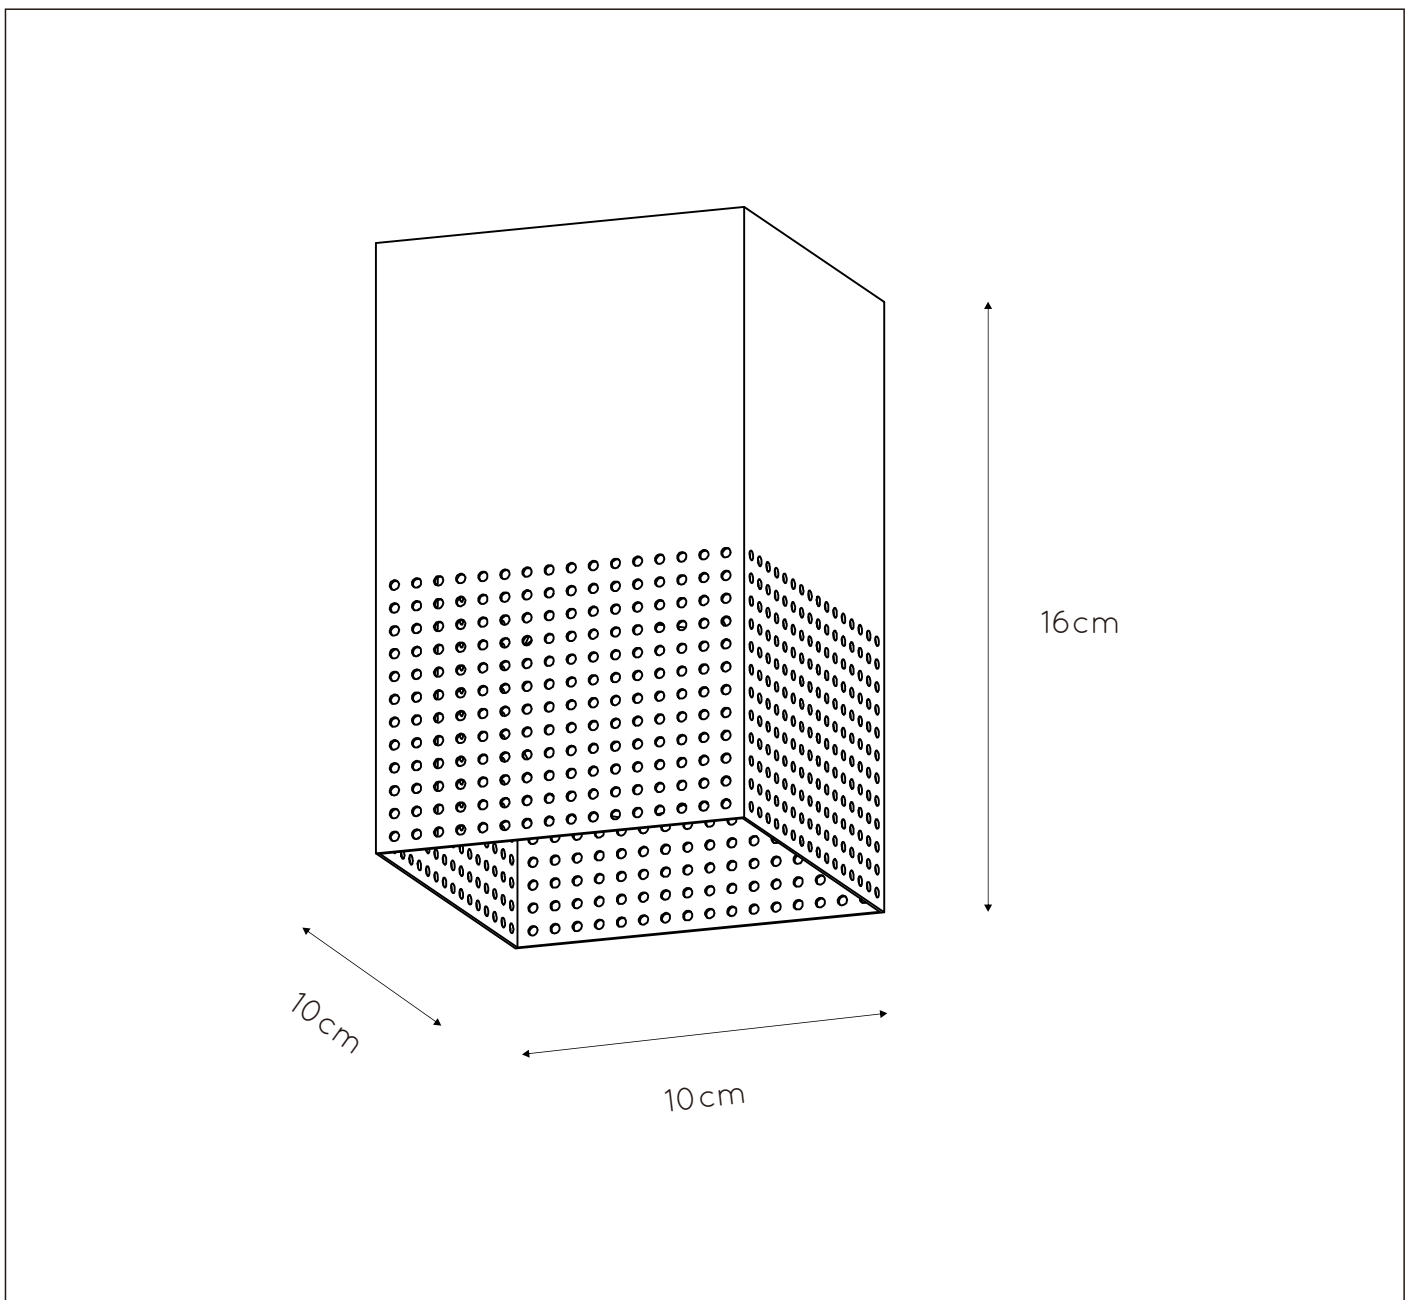

LUCIDE

RENATE

Item number : 21123/01/02

EAN CODE : 5411212211248

For more specifications, dimensions please visit

www.lucide.com