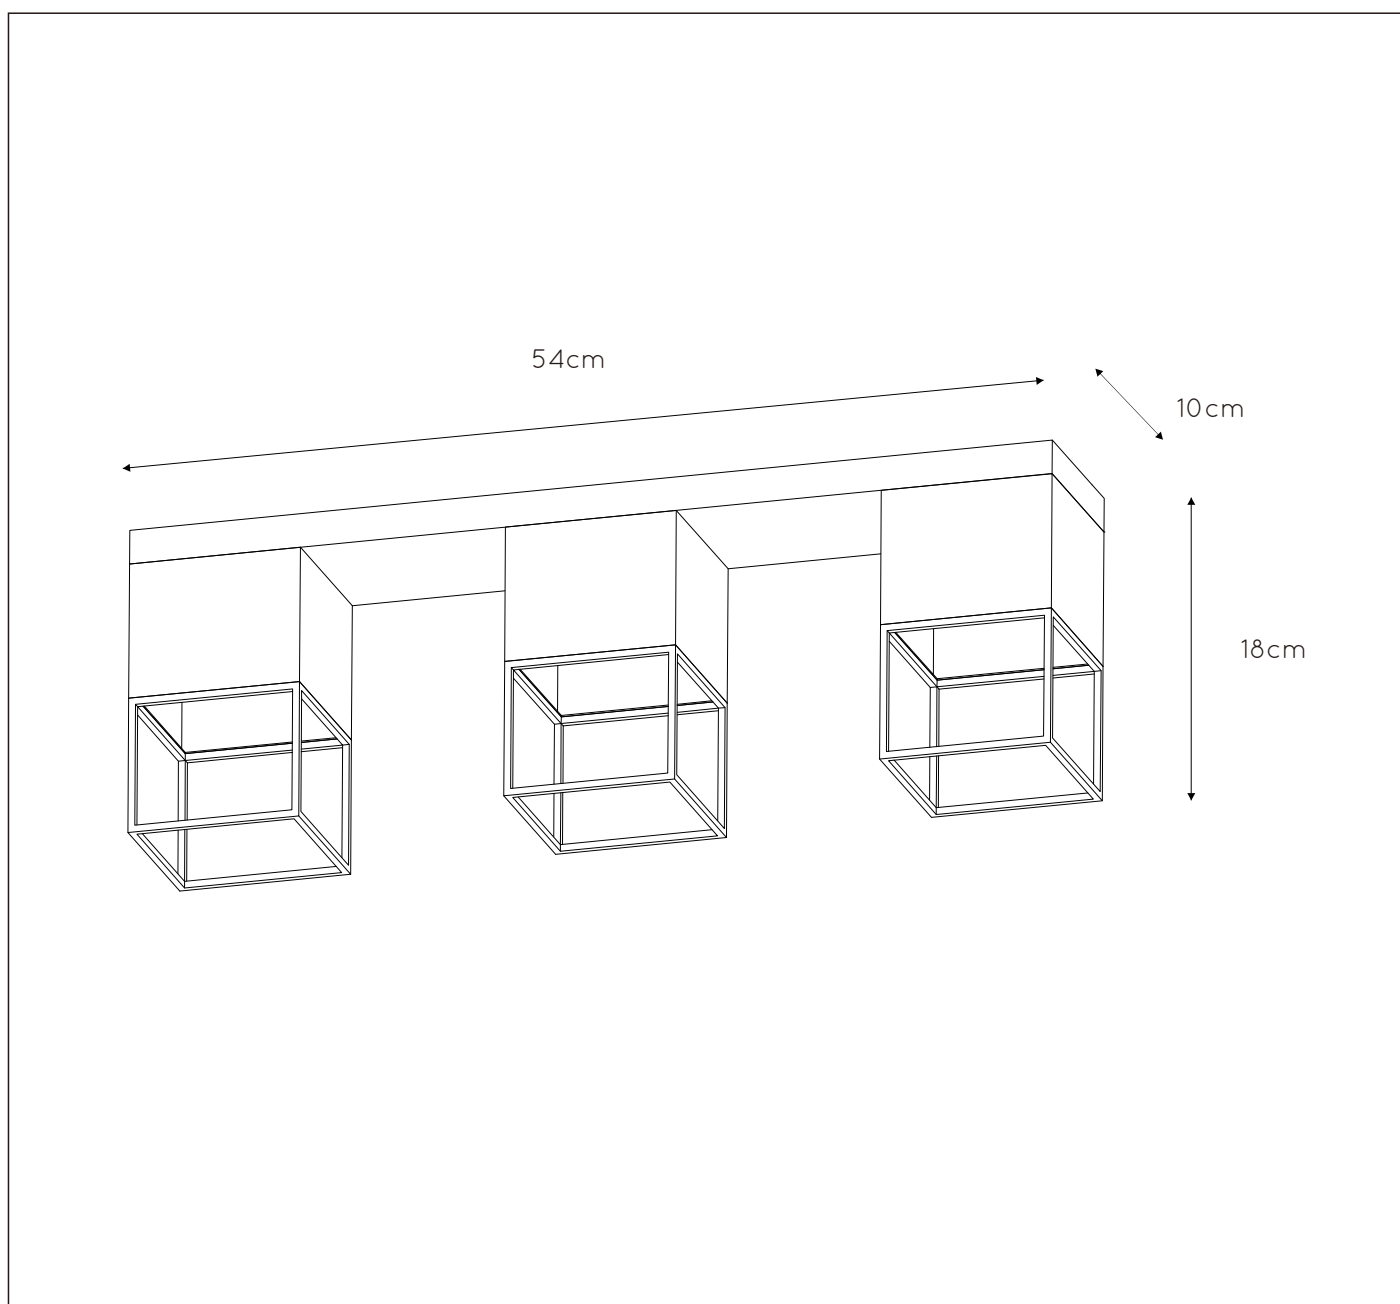

LUCIDE

RIXT

Item number : 21120/03/30

EAN CODE : 5411212211064

For more specifications, dimensions please visit

www.lucide.com