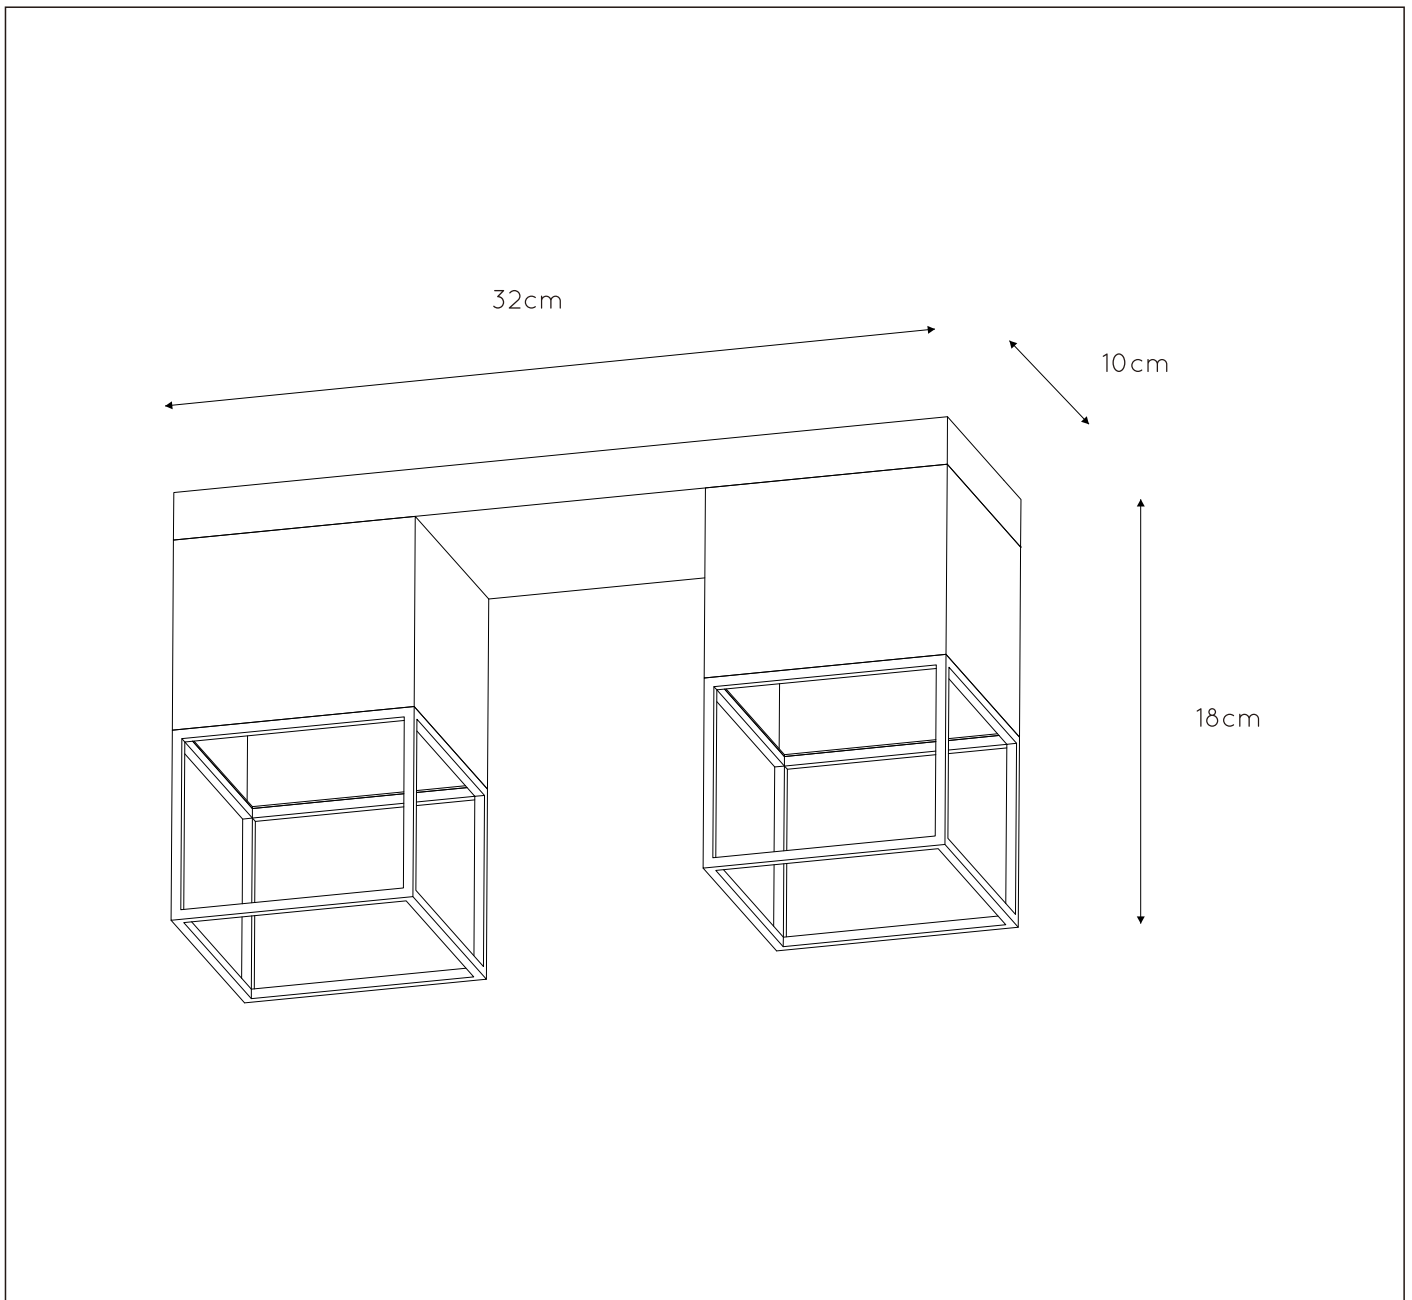

LUCIDE

RIXT

Item number : 21120/02/30

EAN CODE : 5411212211057

For more specifications, dimensions please visit

www.lucide.com