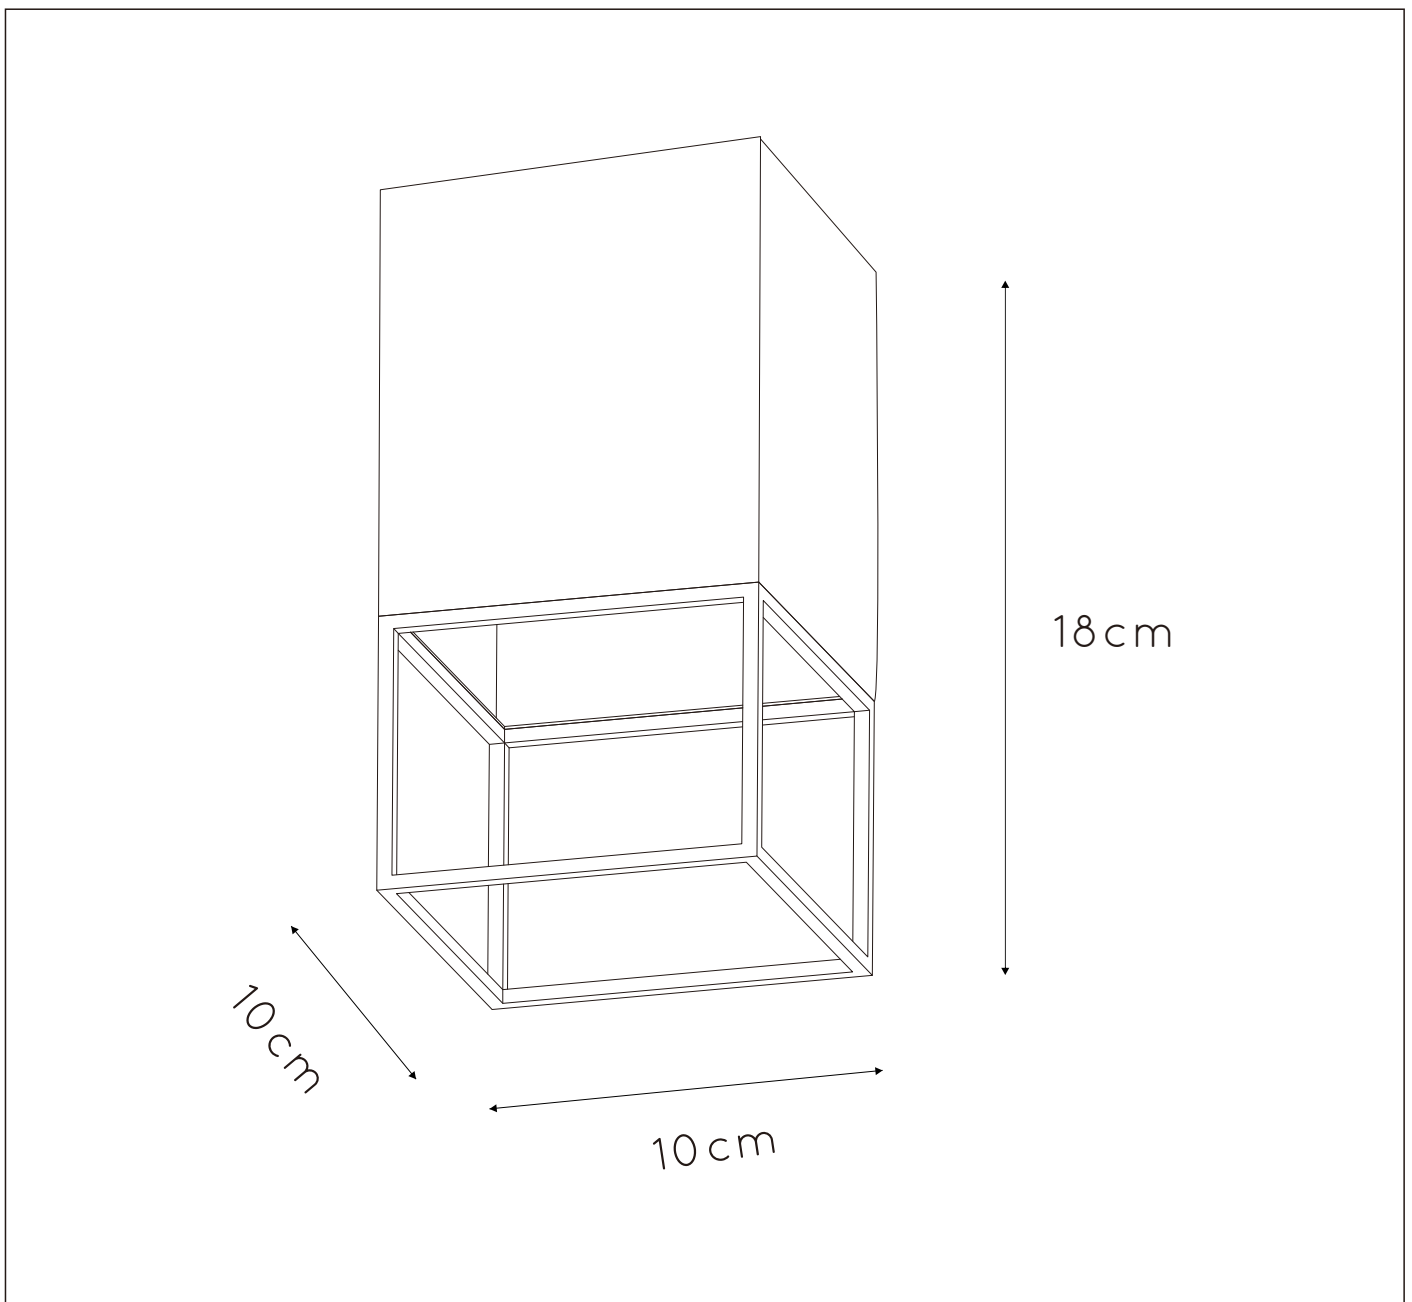

LUCIDE

RIXT

Item number : 21120/01/30

EAN CODE : 5411212211040

For more specifications, dimensions please visit

www.lucide.com