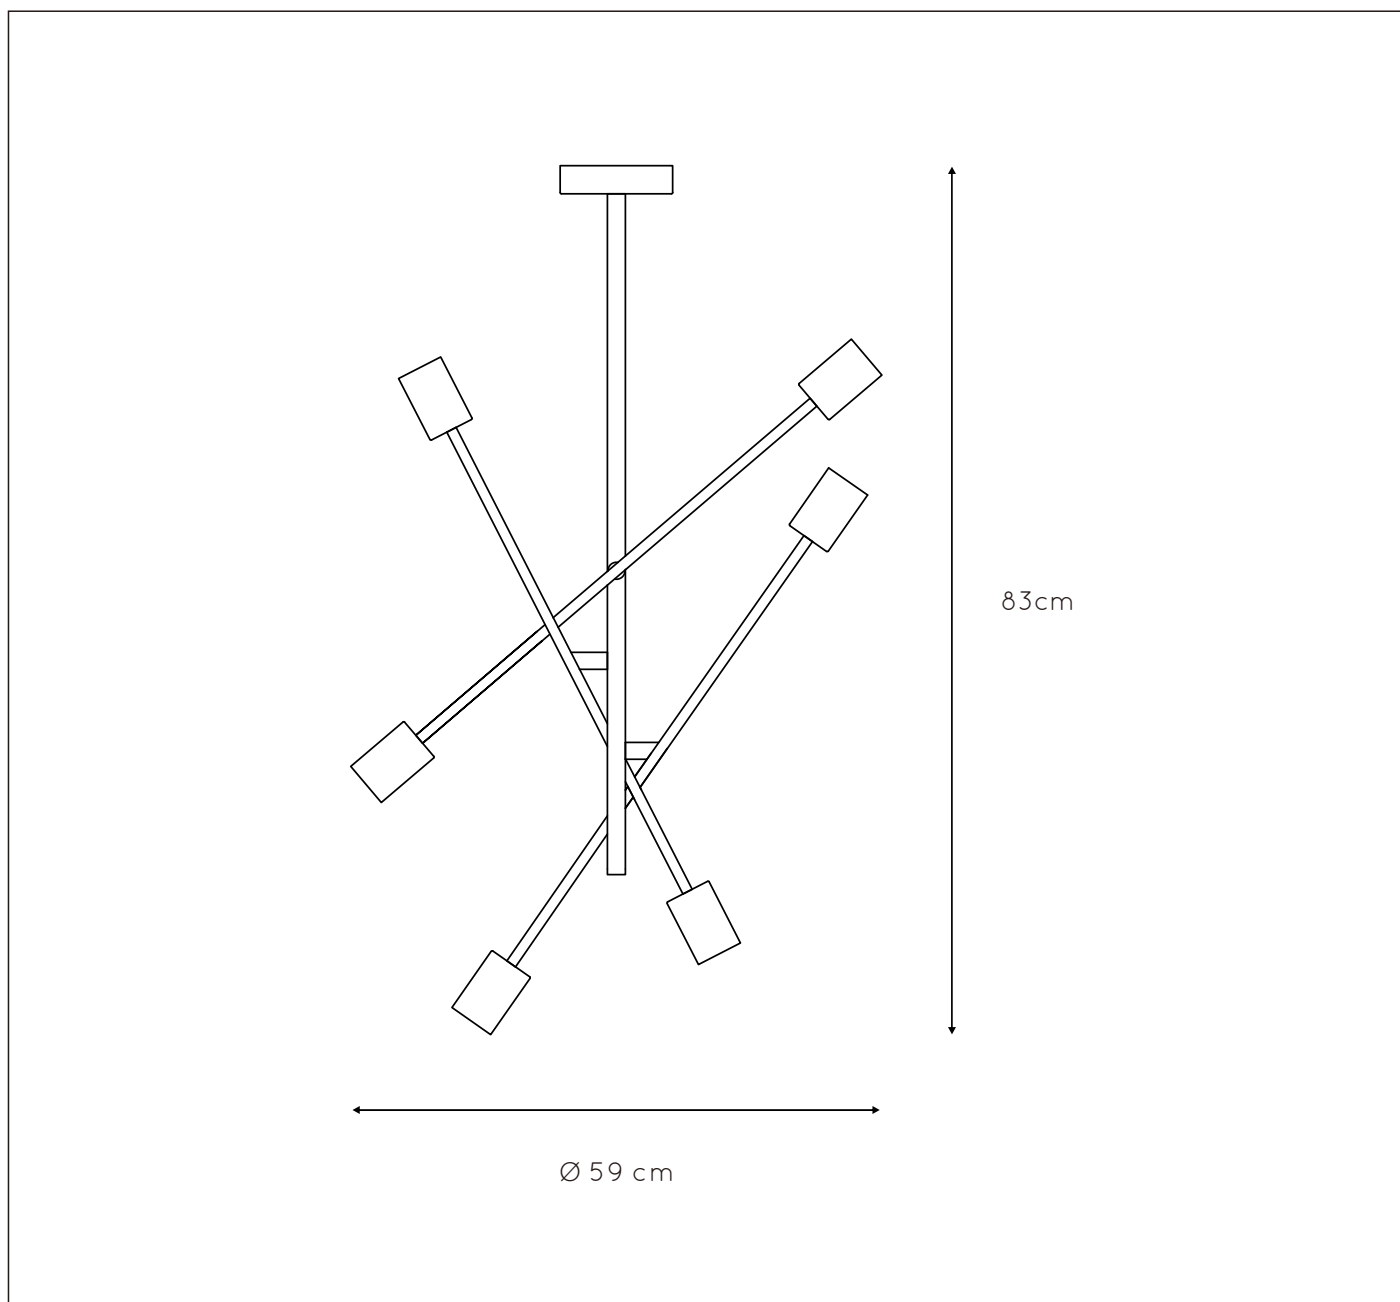

LUCIDE

LESTER

Item number : 21119/06/30

EAN CODE : 5411212211033

For more specifications, dimensions please visit

www.lucide.com