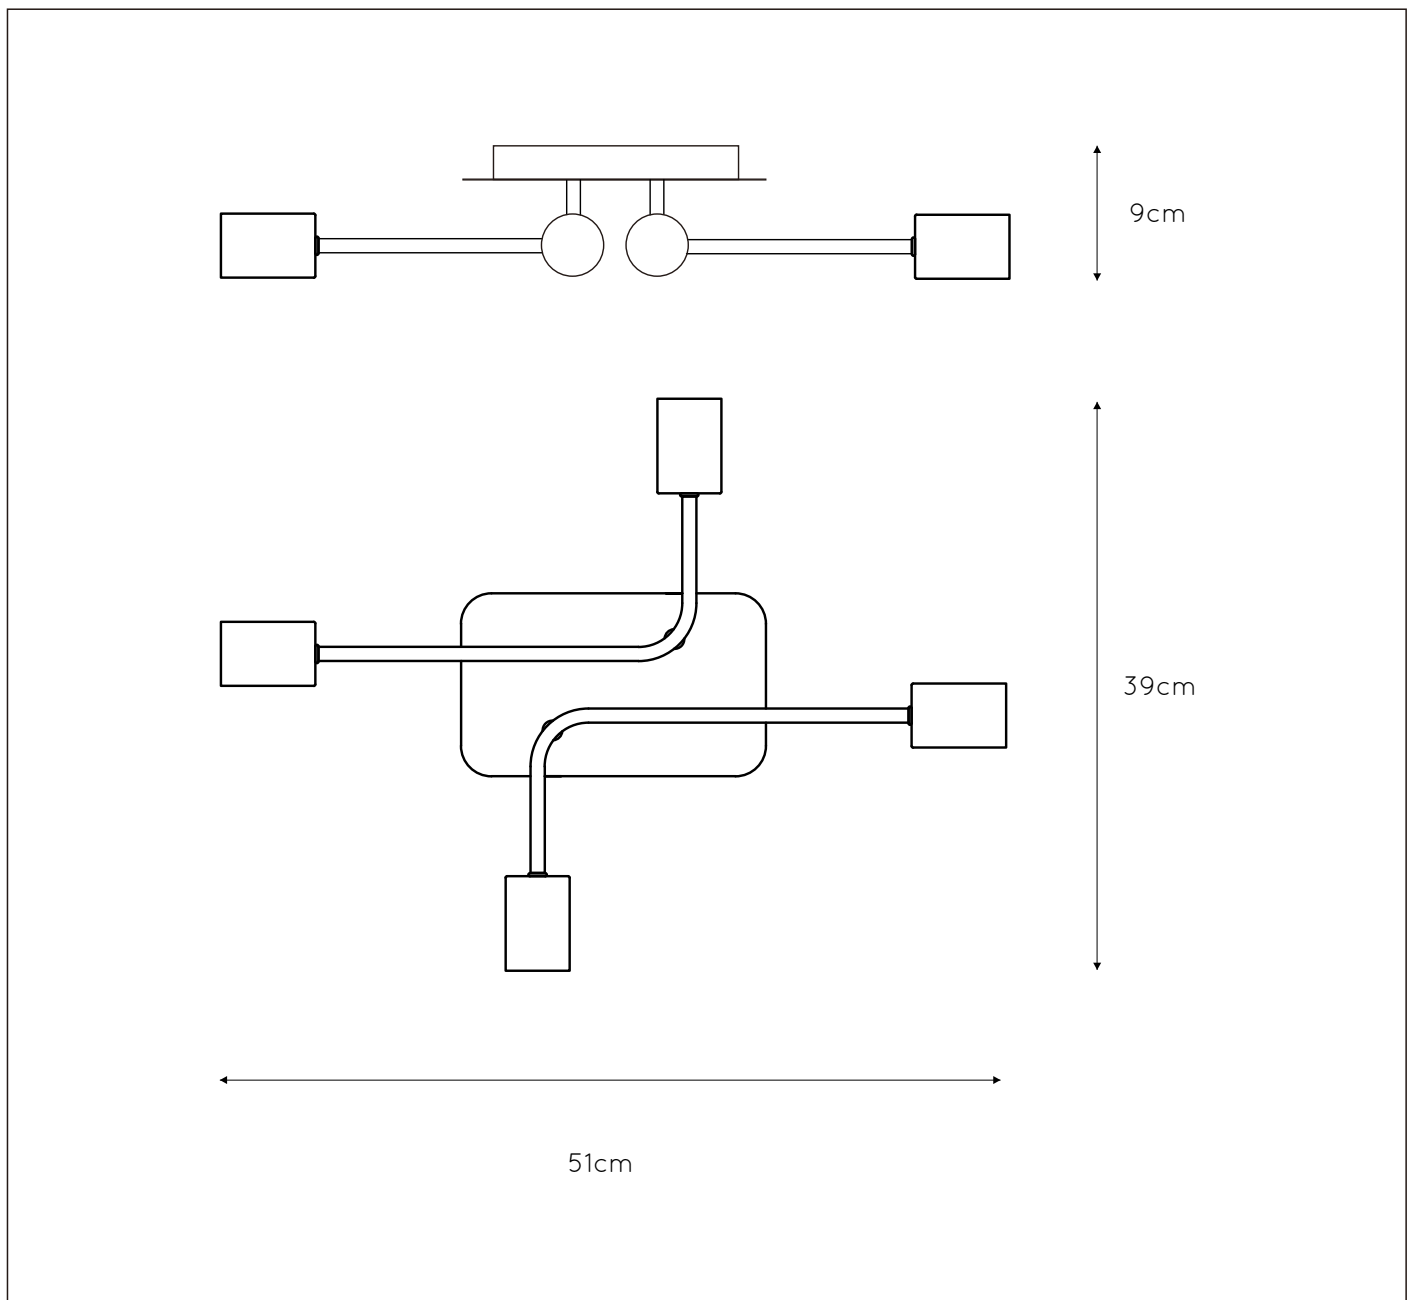

GENERAL SPECIFICATIONS

LUCIDE

RECOMMENDED LUCIDE LIGHT SOURCE

49034/05/62

Light source dimmable : Yes

Light source incl. : No

General

Dimensions LxWxH : 51cm x 39cm x 9cm

Height minimum : 9cm

Height maximum : 9cm

Dimensions shade LxWxH : -

Main material : Metal

Ceiling rose material : Metal

Color : Matt black

Style : Modern

Shape : -

Cable length : -

Sensor : Without Sensor

Control : Light Switch Control

IP-Class : 20

Electric class : 1

Light source including ? : No

Lamp socket : E27

Light source number : 4

For more specifications, dimensions please visit

www.lucide.com

LUCIDE

INSTALLATION DRAWING SPECIFICATIONS