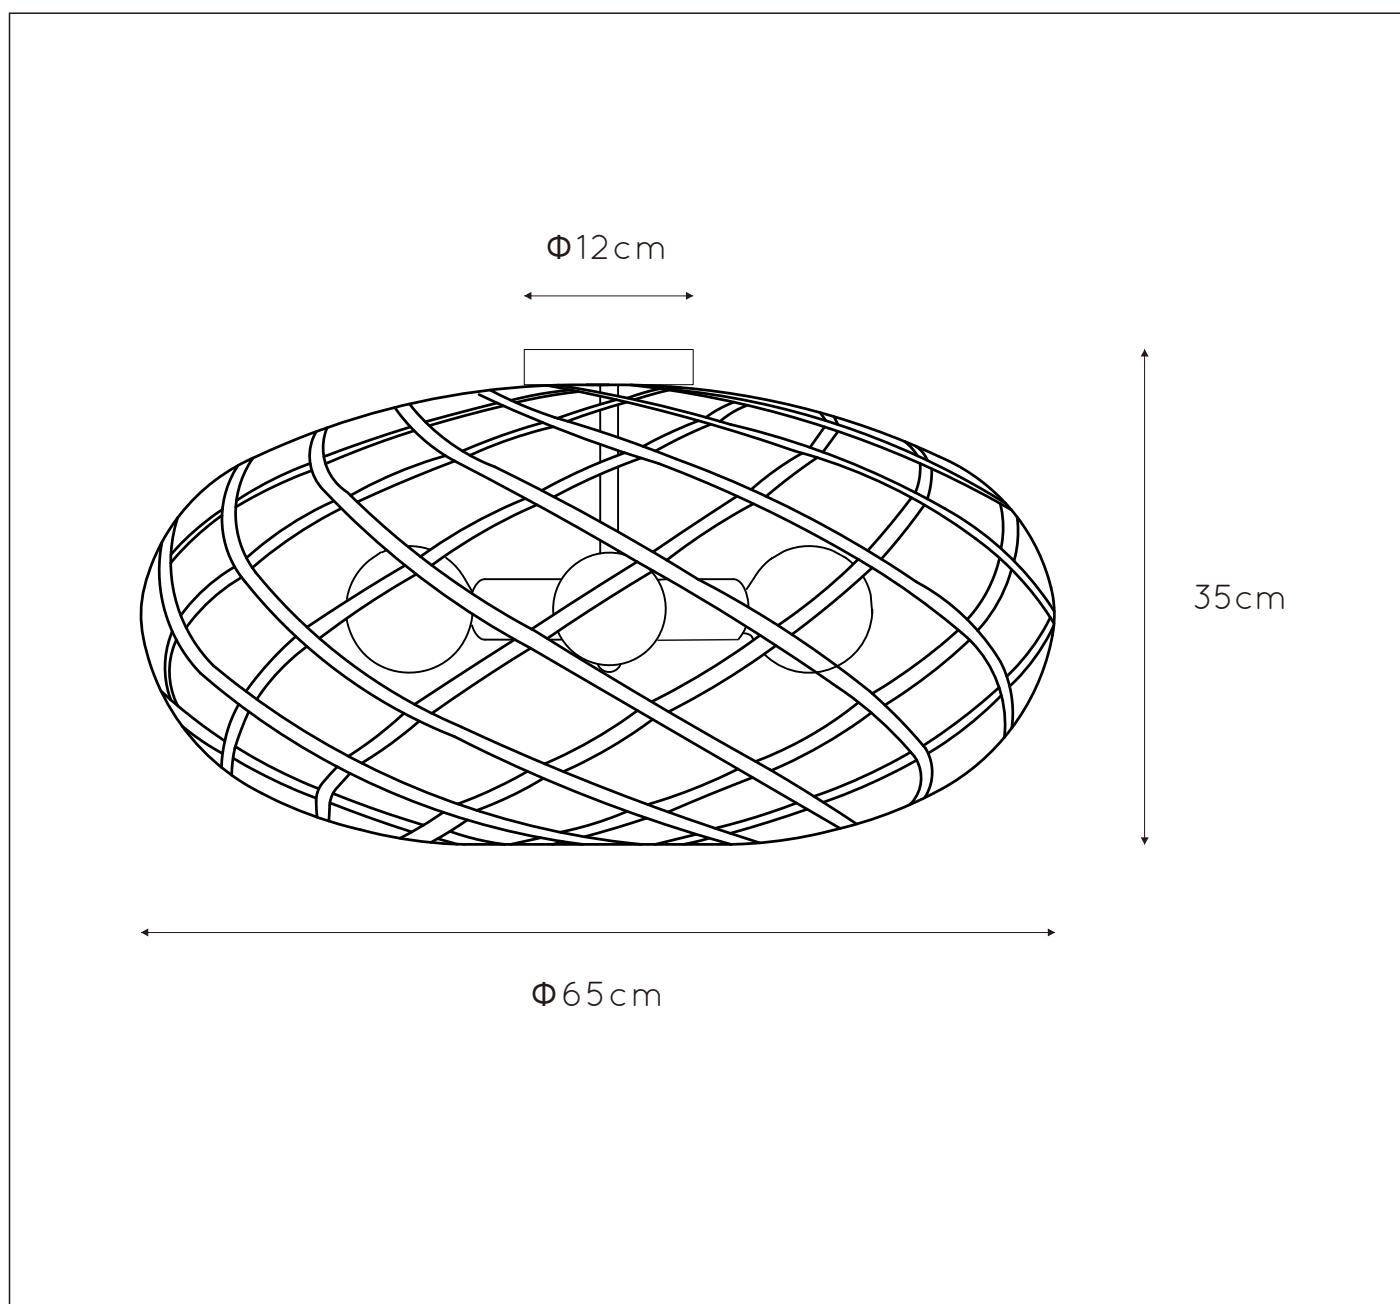

General

Dimensions LxWxH : 65cm x 65cm x 35cm
Height minimum : 35cm
Height maximum : 35cm
Dimensions shade LxWxH : 65cm x 65cm x 32cm
Main material : Metal
Ceiling rose material : Metal
Color : Matt black
Style : Modern
Shape : Oval
Weight : 1,9 kg
Warranty : 2 years

Product specifications

Dimmable : No
Light direction : Around (Diffuse)
Adjustable in height : No
Directional : Not Directional
Cable : No
Cable length : -
Sensor : Without Sensor
Control : Light Switch Control
IP-Class : 20
Electric class : 1
Light source including ? : No
Lamp socket : E27
Light source number : 3
Power requirements : 220-240V~50Hz
Bulb type & maximum wattage : E27 max.60W

For more specifications of this product please visit

www.lucide.com

LUCIDE

WOLFRAM

Item number : 21117/65/30

EAN CODE : 5411212211354

For more specifications, dimensions please visit

www.lucide.com