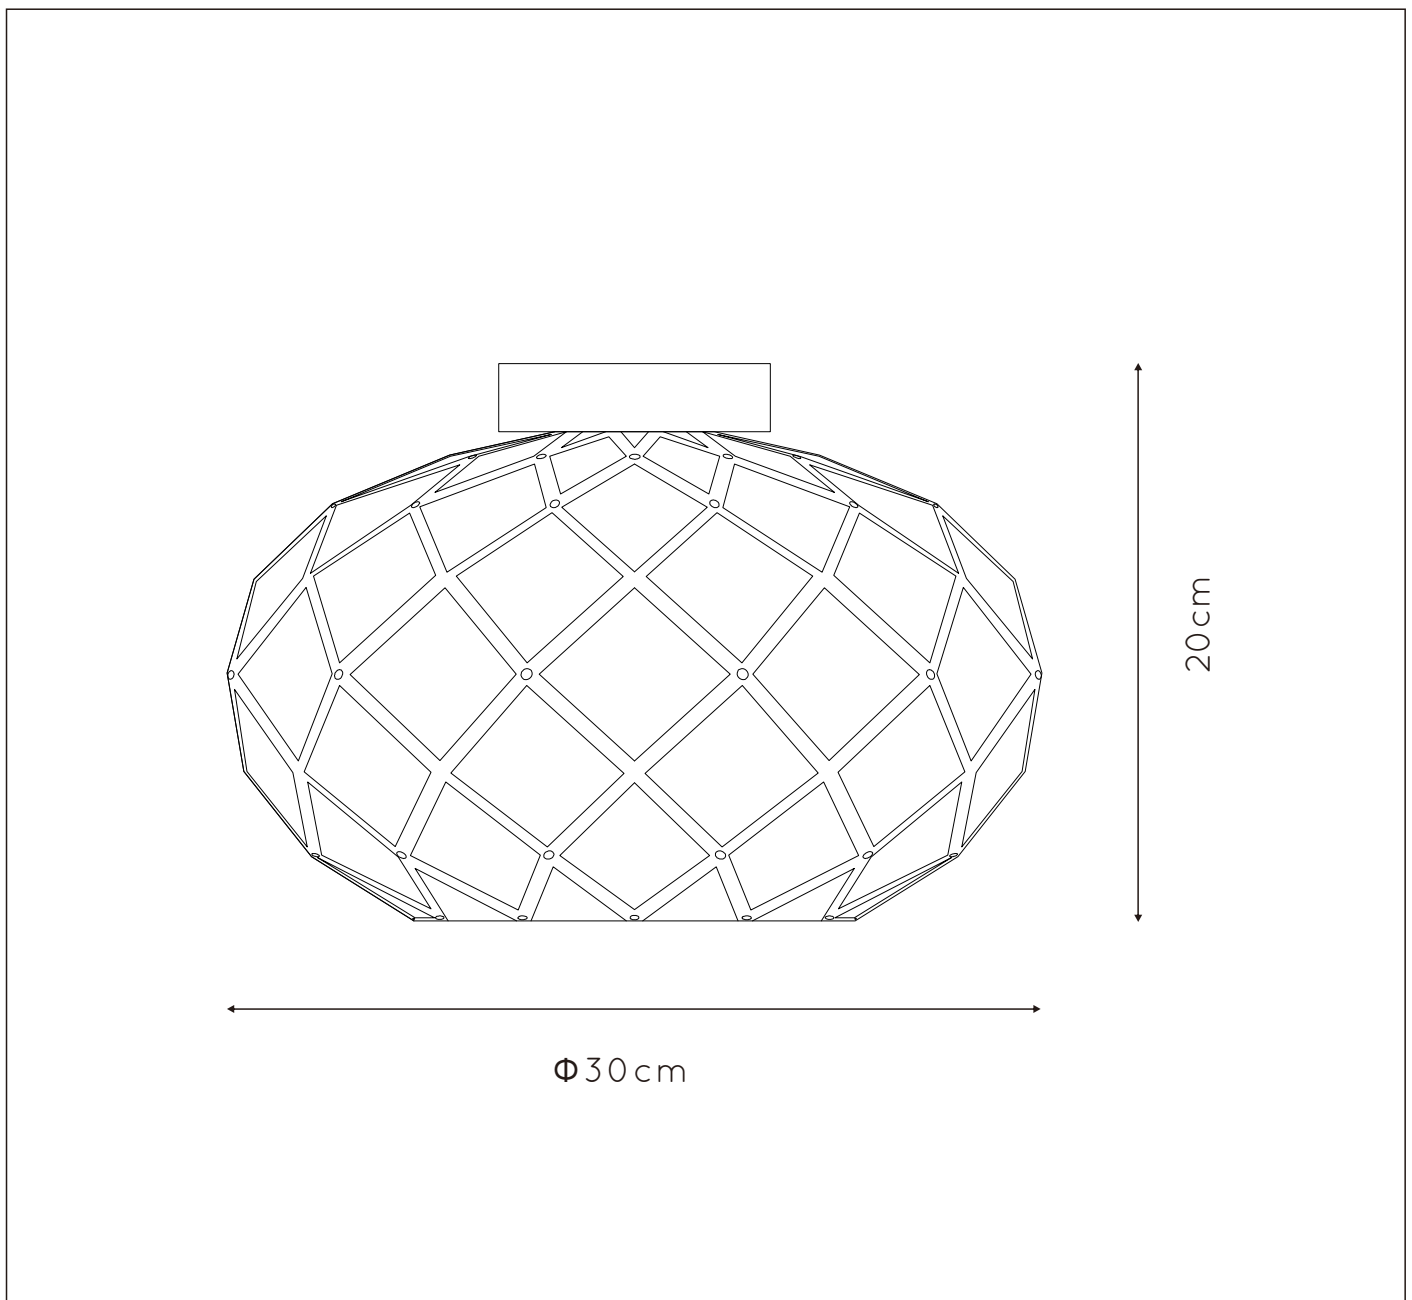

LUCIDE

WOLFRAM

Item number : 21117/30/30

EAN CODE : 5411212211309

For more specifications, dimensions please visit

www.lucide.com