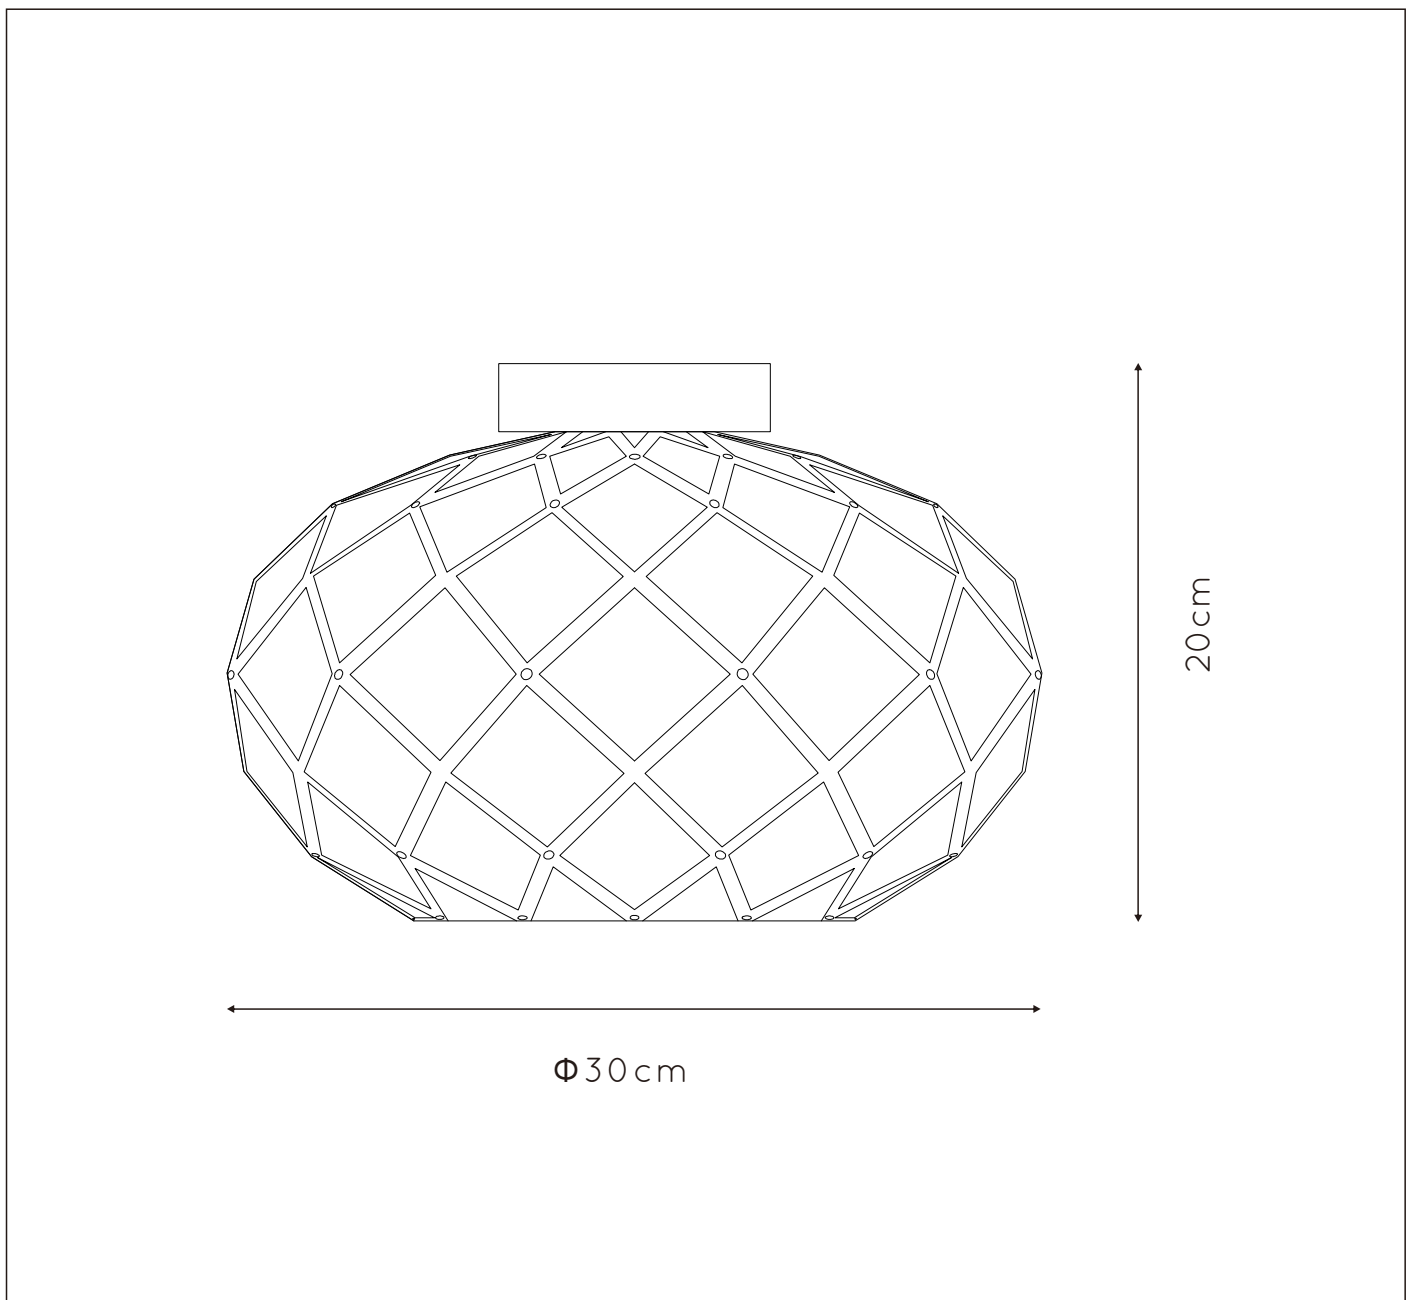

LUCIDE

WOLFRAM

Item number : 21117/30/02

EAN CODE : 5411212211293

For more specifications, dimensions please visit

www.lucide.com