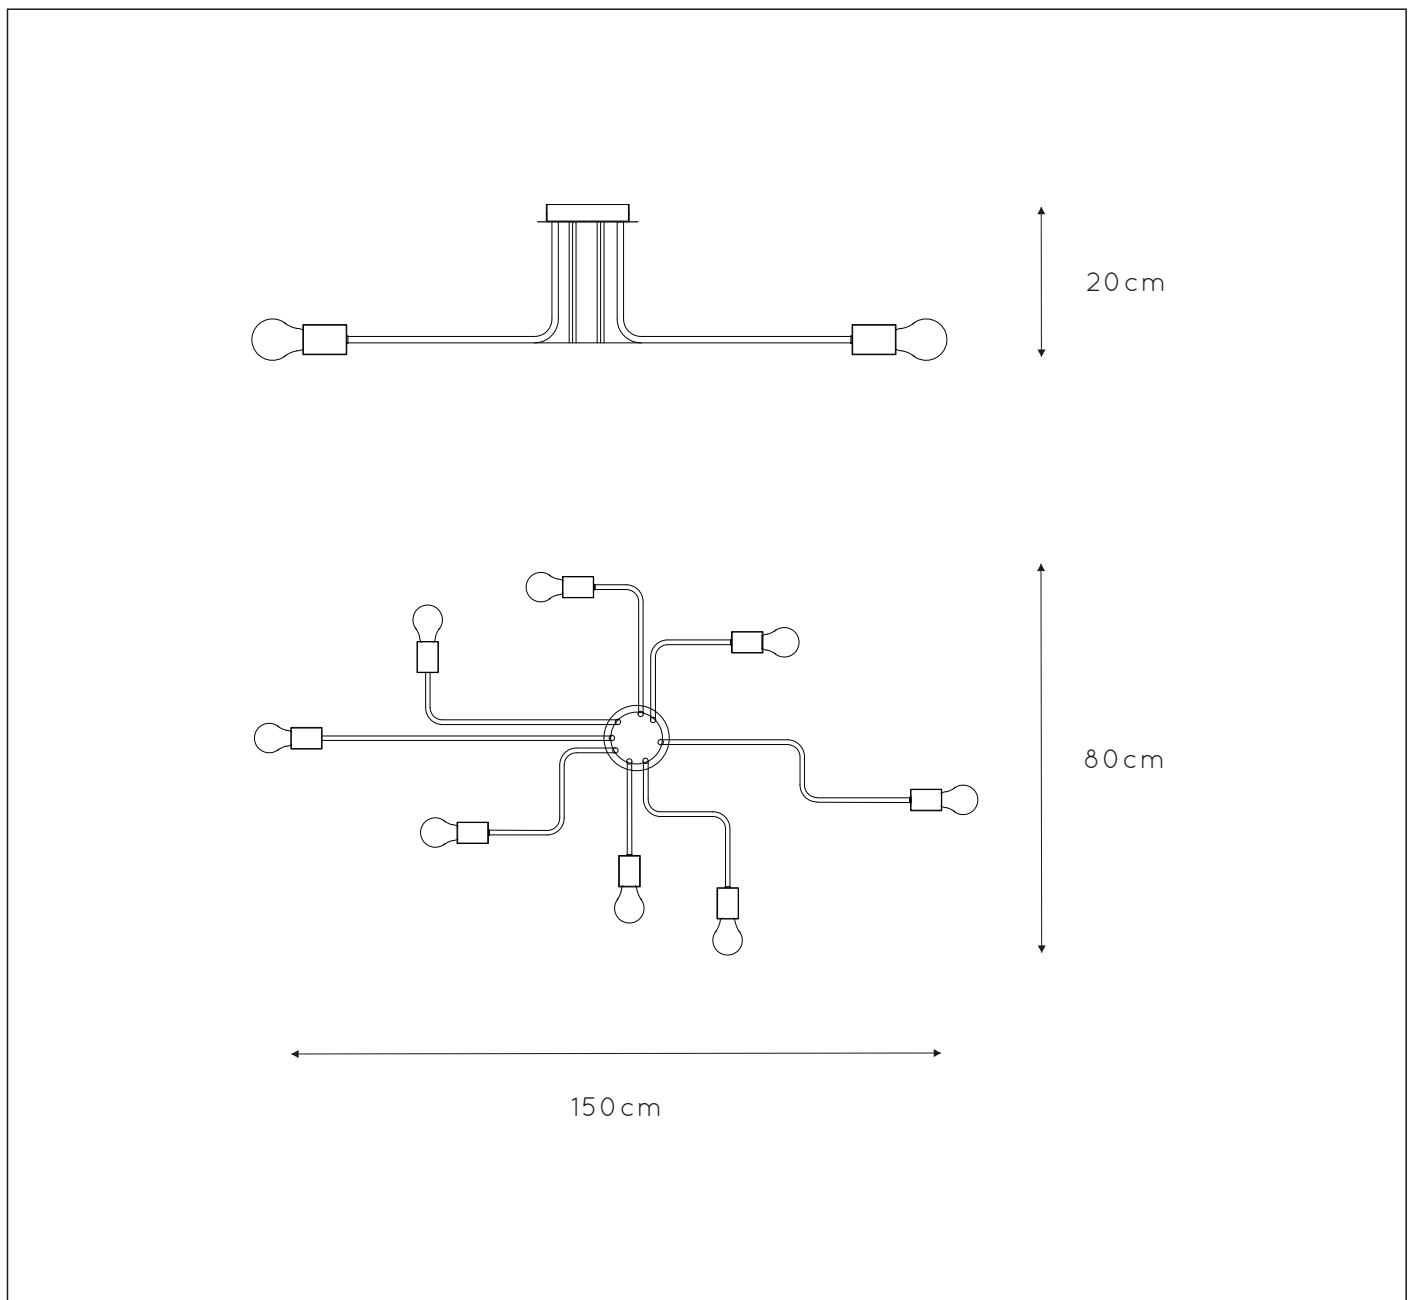

GENERAL SPECIFICATIONS

LUCIDE

RECOMMENDED LUCIDE LIGHT SOURCE

49034/05/62

Light source dimmable : Yes

Light source incl. : No

General

Dimensions LxWxH : 150cm x 80cm x 20cm

Height minimum: 20cm

Height maximum: 20cm

Dimensions shade LxWxH : -

Main material : Metal

Ceiling rose material : Metal

Color : Matt black

Style : Modern

Shape : -

Weight : 1,9 kg

Warranty : 2 years

Product specifications

Dimmable : Yes

Light direction : Around (Diffuse)

Adjustable in height : No

Directional : Not Directional

Cable : No

Power requirements : 220-240V~50Hz

Bulb type & maximum wattage : E27 max.40W

For more specifications of this product please visit

www.lucide.com

LUCIDE

LESTER

Item number : 21112/08/30
EAN CODE : 5411212210906