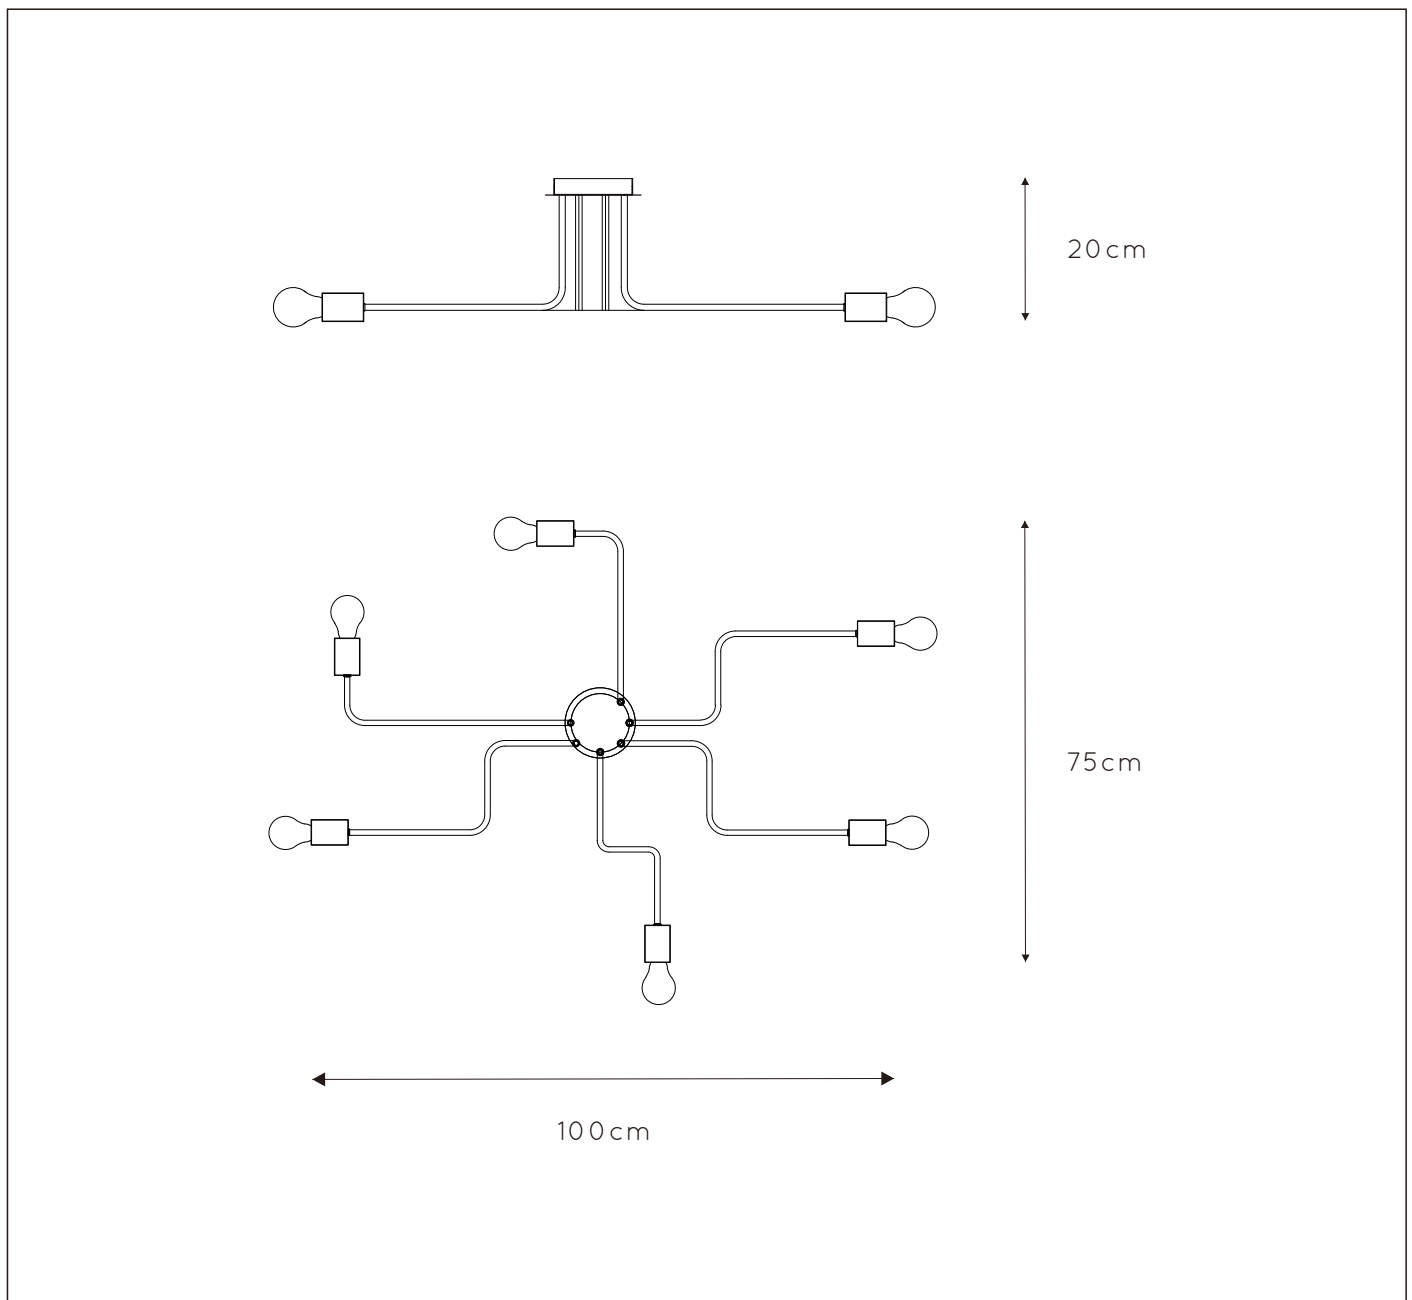

GENERAL SPECIFICATIONS

LUCIDE

RECOMMENDED LUCIDE LIGHT SOURCE

49034/05/62

Light source dimmable : Yes

Light source incl. : No

General

Dimensions LxWxH : 100cm x 75cm x 20cm

Height minimum : 20cm

Height maximum : 20cm

Dimensions shade LxWxH : -

Main material : Metal

Ceiling rose material : Metal

Color : Matt black

Style : Modern

Shape : -

Weight : 1,5 kg

Warranty : 2 years

Product specifications

Dimmable : Yes

Light direction : Around (Diffuse)

Adjustable in height : No

Directional : Not Directional

Cable : No

Power requirements : 220-240V~50Hz

Bulb type & maximum wattage : E27 max.40W

For more specifications of this product please visit

www.lucide.com

LUCIDE

LESTER

Item number : 21112/06/30

EAN CODE : 5411212210890