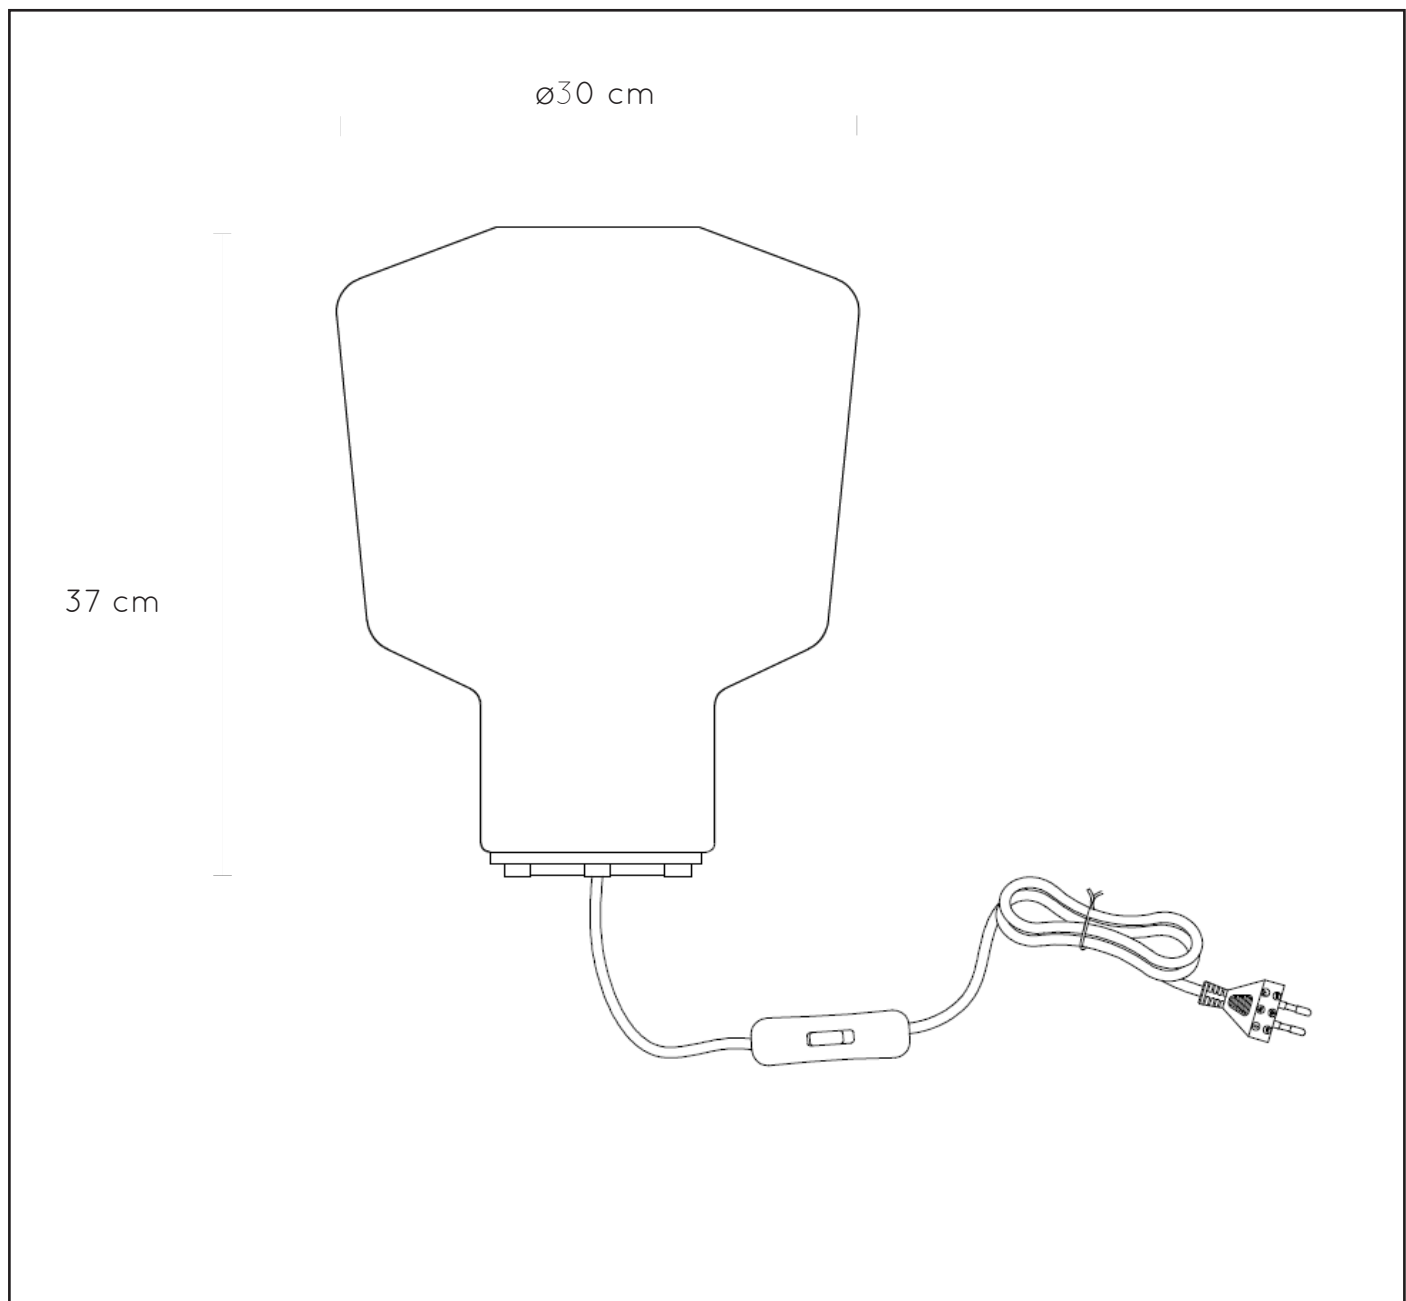

LUCIDE

GENERAL SPECIFICATIONS

**RECOMMENDED LUCIDE
LIGHT SOURCE**

49034/04/62

Light source dimmable : Yes
Light source incl. : No

General

Dimensions LxWxH : 30 cm x 30 cm x 37 cm
Height minimum : -
Height maximum : 37 cm
Dimensions shade LxWxH : 30 cm x 30 cm x 35.5 cm
Main material : Metal + glass
Ceiling rose material : -
Color : Black and white
Style : Modern
Shape : Round
Weight : 3,2 kg
Warranty : 2 years

Product specifications

Dimmable : No
Light direction : Downlight
Adjustable in height : No
Directional : Directional
Cable : Yes, Cable with plug on product
Cable length : 160 cm
Sensor : Without Sensor
Control : On/Off switch in the cord
IP-Class : 20
Electric class : 2
Light source including ? : No
Lamp socket : E27
Light source number : 1
Power requirements : 220-240V~50Hz
Bulb type & maximum wattage : E27- max.40W

For more specifications of this product please visit
www.lucide.com

LUCIDE

TECHNICAL DRAWING & DIMENSIONS

ALISTAIR

Item number : 20518/01/31

EAN code : 5411212201997

For more specifications, dimensions please visit