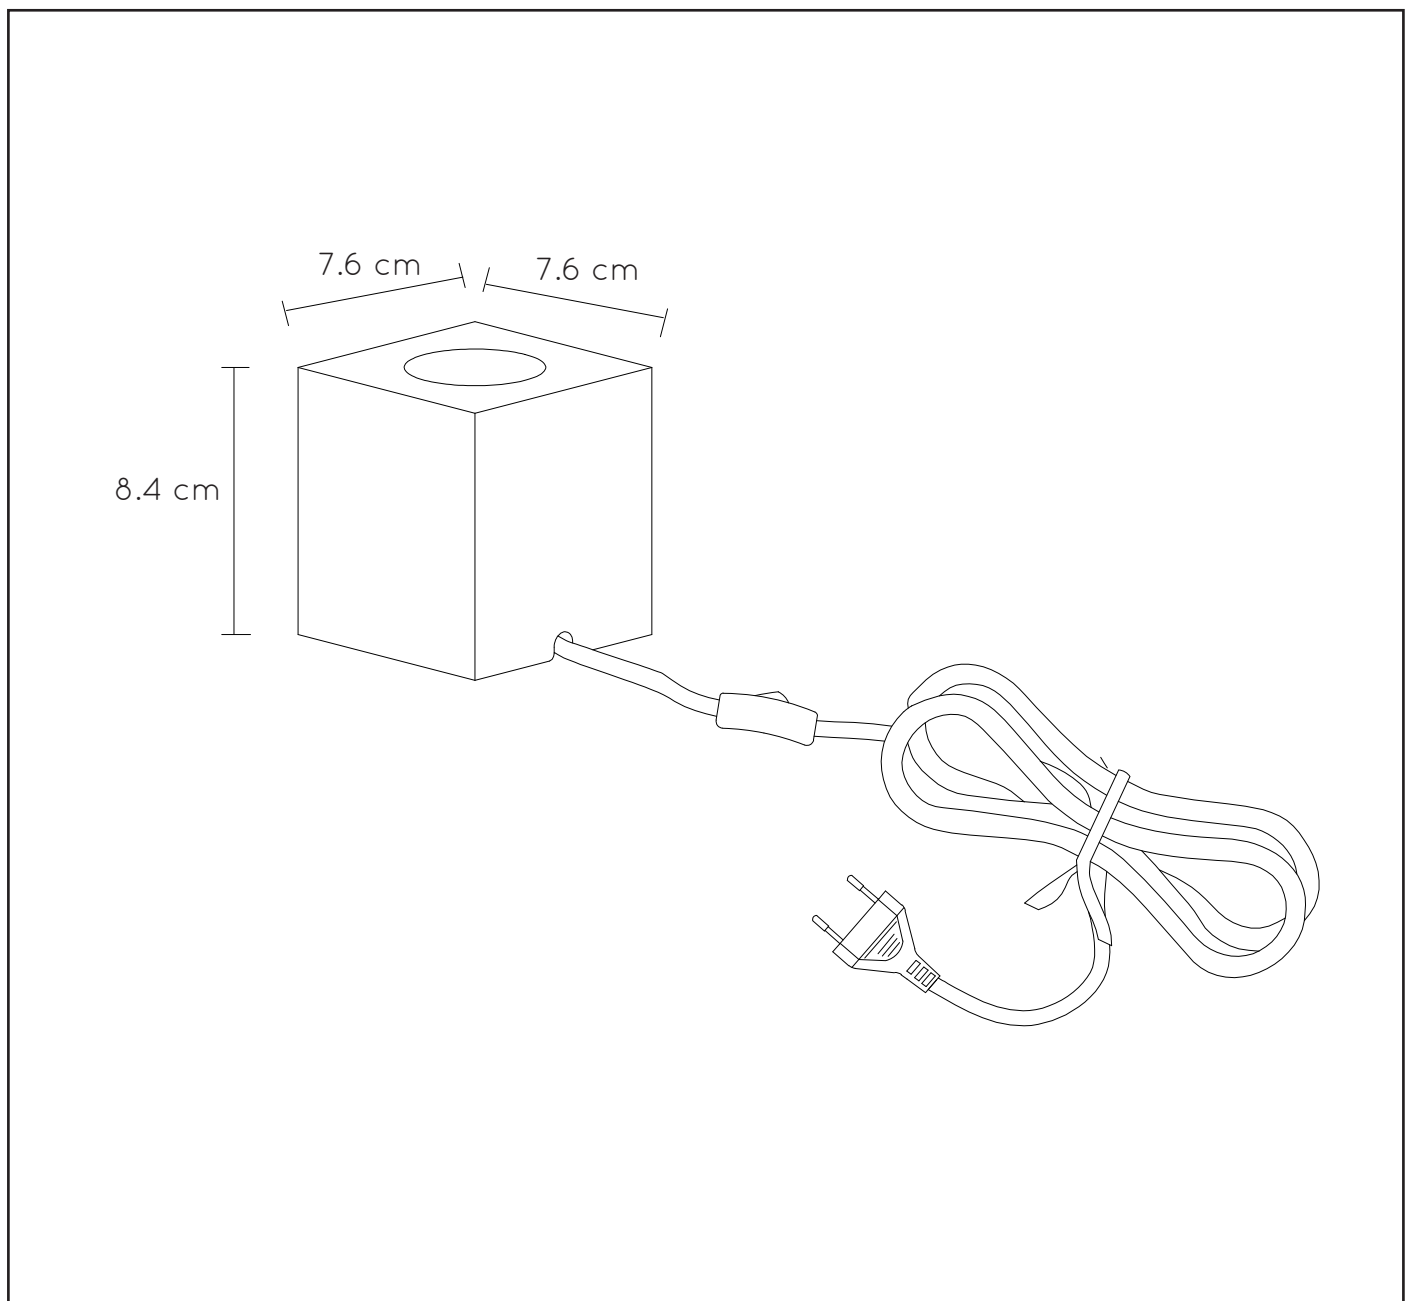

LUCIDE

TECHNICAL DRAWING & DIMENSIONS

GELKA

Item number : 20517/01/65

EAN code : 5411212201980

For more specifications, dimensions please visit

www.lucide.com