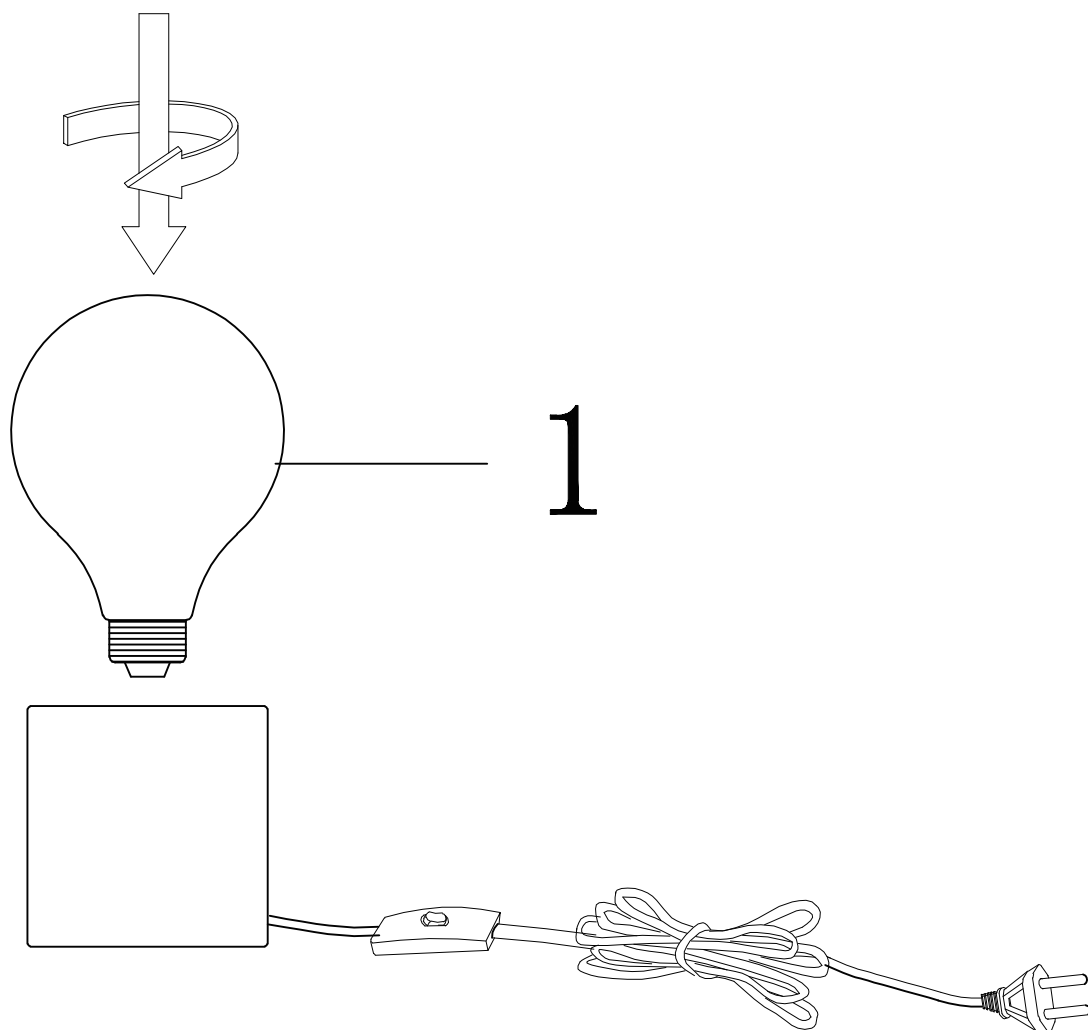

Installation drawing