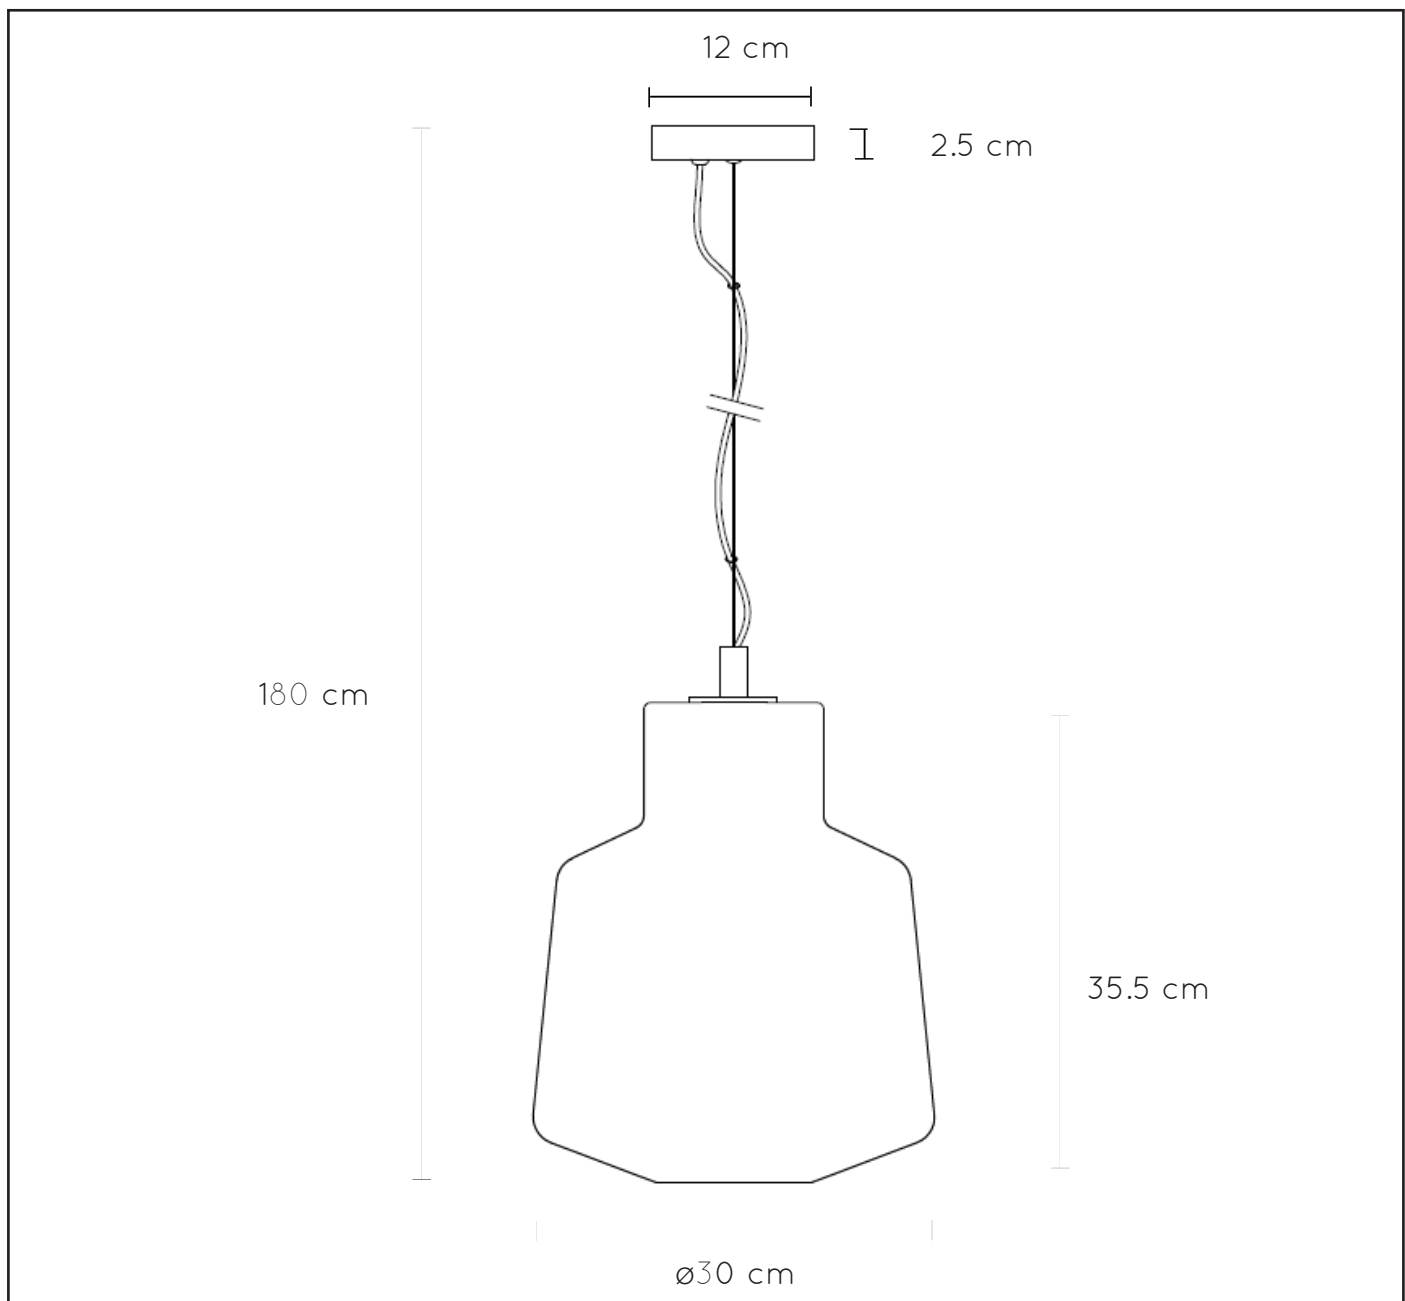

LUCIDE

GENERAL SPECIFICATIONS

**RECOMMENDED LUCIDE
LIGHT SOURCE**

49034/04/62

Light source dimmable : Yes
Light source incl. : No

General

Dimensions LxWxH : 30 cm x 30 cm x 180 cm
Height minimum : -
Height maximum : 180 cm
Dimensions shade LxWxH : 30 cm x 30 cm x 35.5 cm
Main material : Metal + glass
Ceiling rose material : Metal
Color : Black and white
Style : Modern
Shape : Round
Weight : 3,2 kg
Warranty : 2 years

Product specifications

Dimmable : Yes
Light direction : Downlight
Adjustable in height : Adjustable In Height
(Before Installation)
Directional : Directional
Cable : Yes, Cable On Product
Cable length : 130 cm
Sensor : Without Sensor
Control : Light Switch Control
IP-Class : 20
Electric class : 2
Light source including ?: No
Lamp socket : E27
Light source number : 1
Power requirements : 220-240V~50Hz
Bulb type & maximum wattage : E27- max.40W

For more specifications of this product please visit

www.lucide.com

LUCIDE

TECHNICAL DRAWING & DIMENSIONS

ALISTAIR

Item number : 20418/01/31

EAN code : 5411212201973

For more specifications, dimensions please visit