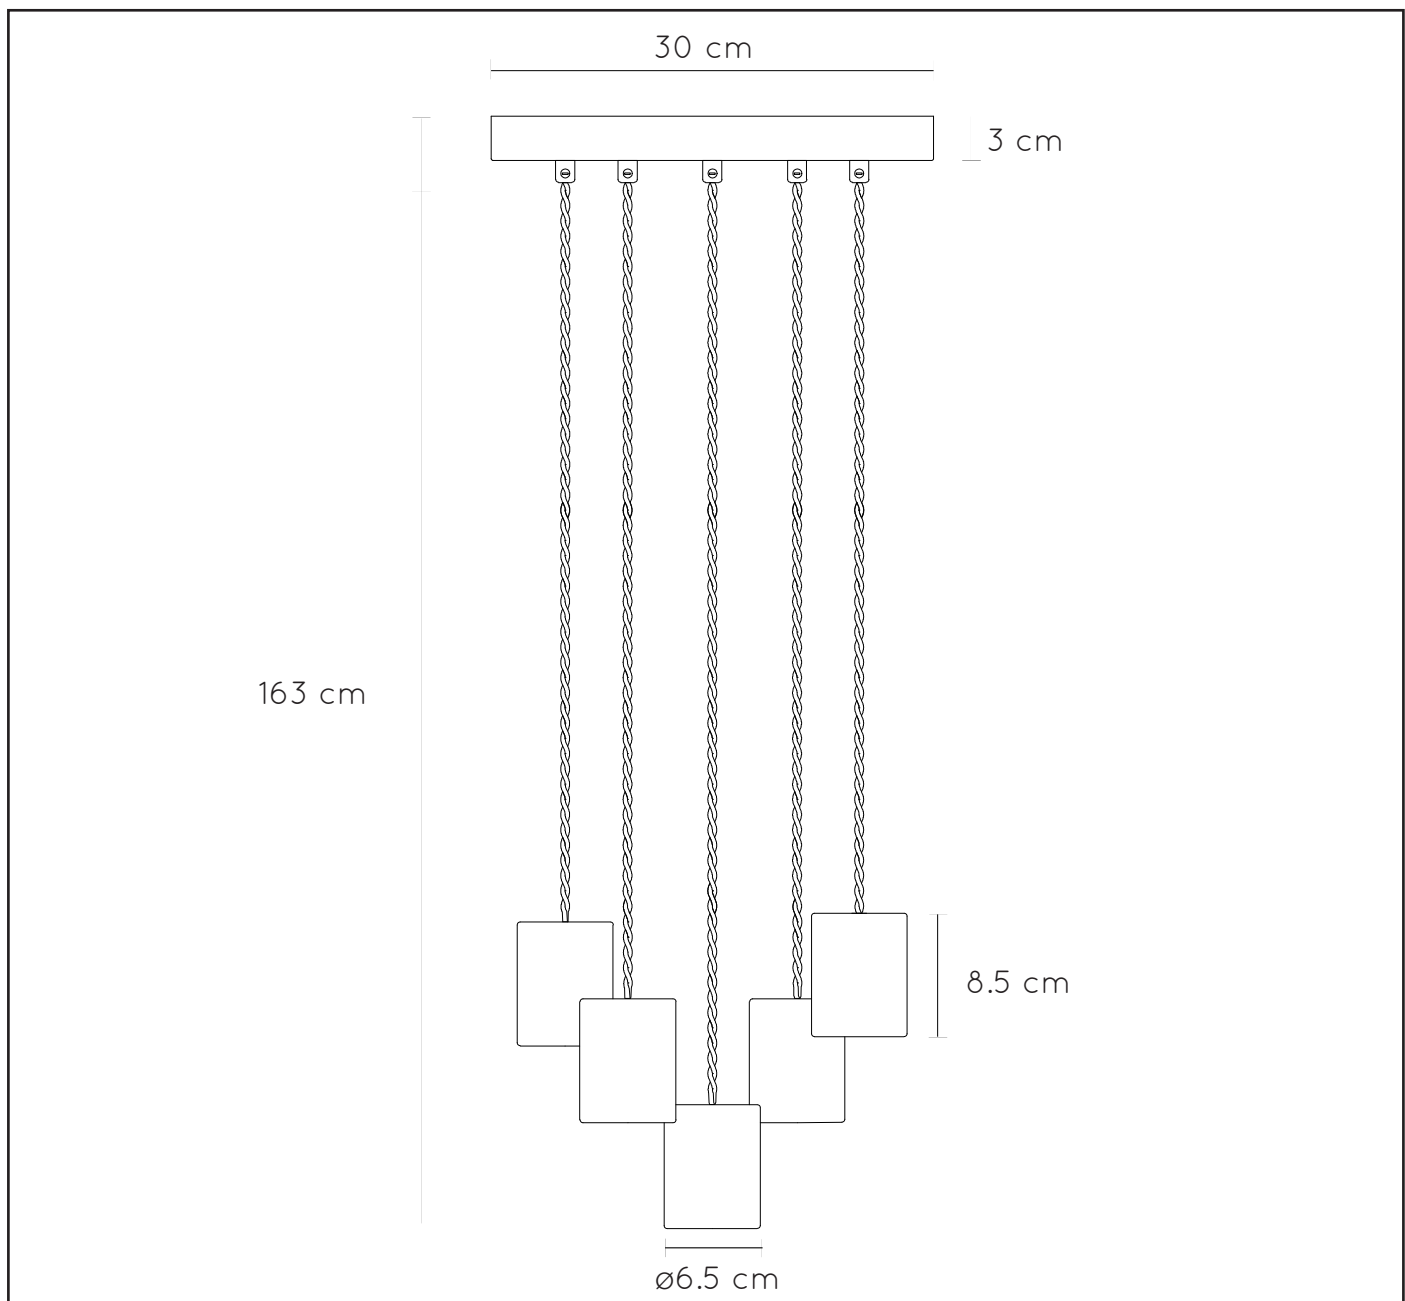

LUCIDE

TECHNICAL DRAWING & DIMENSIONS

GELKA

Item number : 20416/15/65
EAN code : 5411212201966

For more specifications, dimensions please visit
www.lucide.com