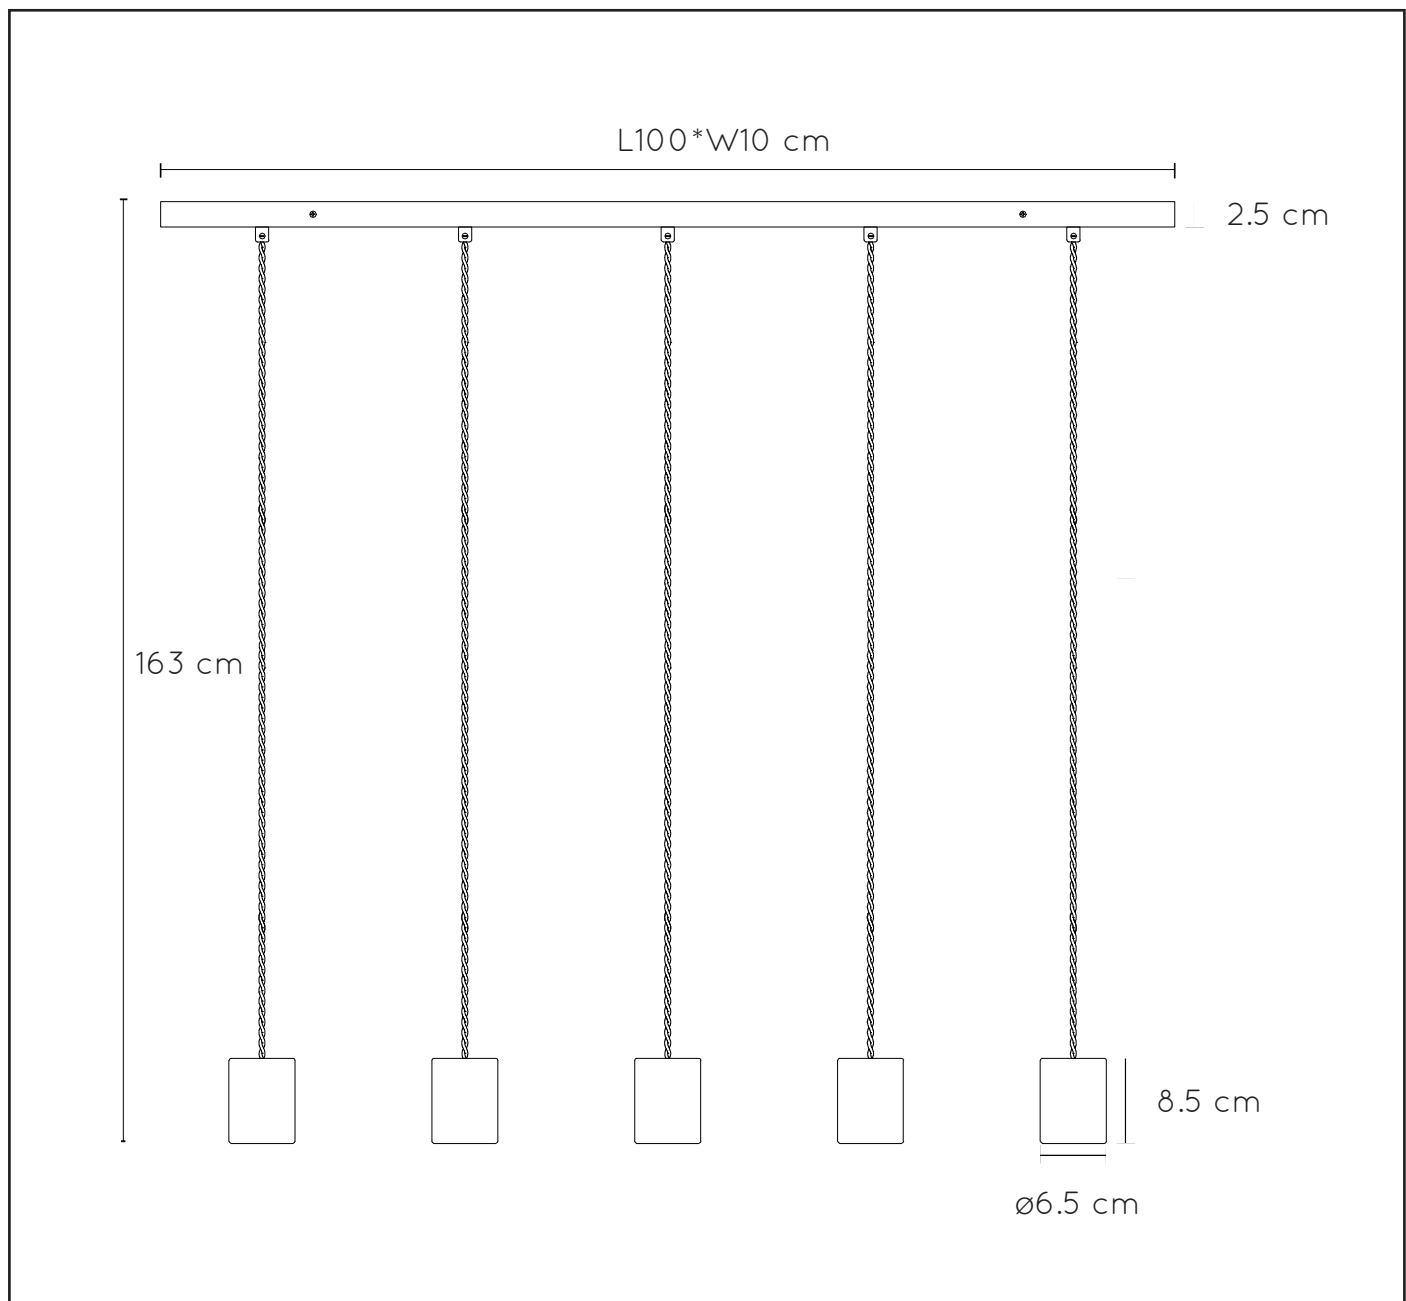

LUCIDE

TECHNICAL DRAWING & DIMENSIONS

GELKA

Item number : 20416/05/65

EAN code : 5411212201959

For more specifications, dimensions please visit

www.lucide.com