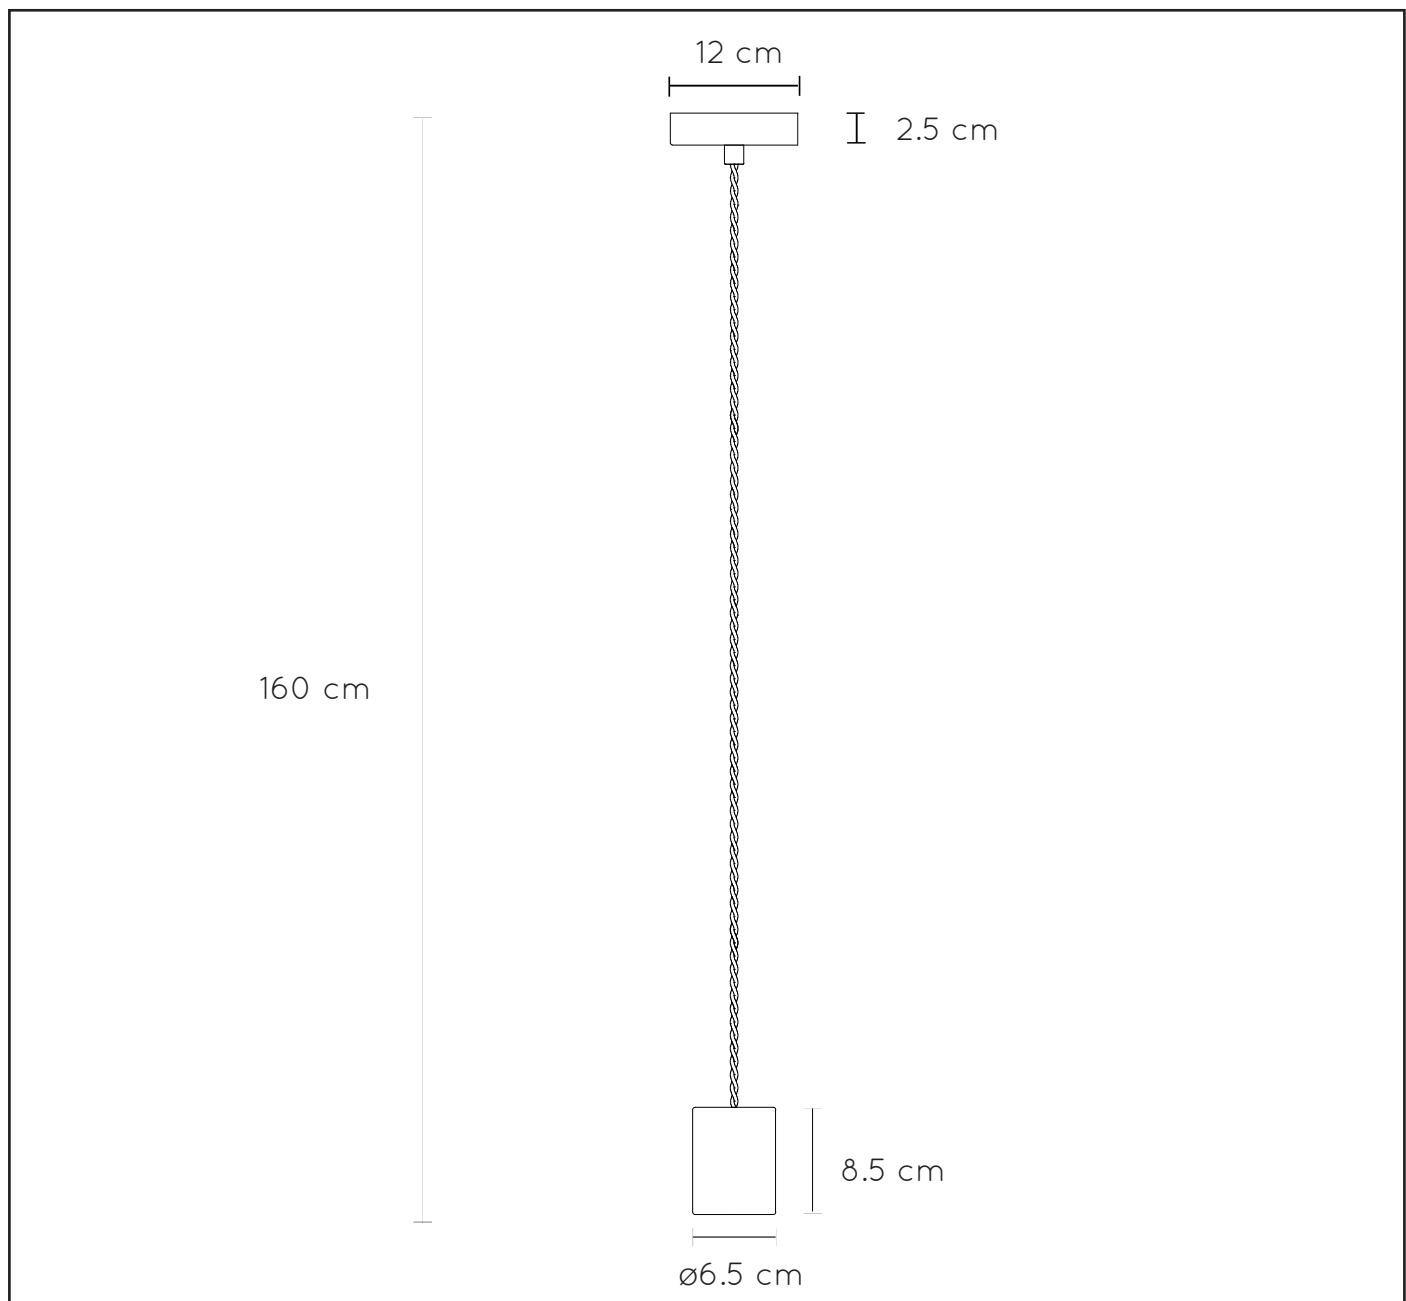

LUCIDE

TECHNICAL DRAWING & DIMENSIONS

GELKA

Item number : 20416/01/65

EAN code : 5411212201942

For more specifications, dimensions please visit

www.lucide.com