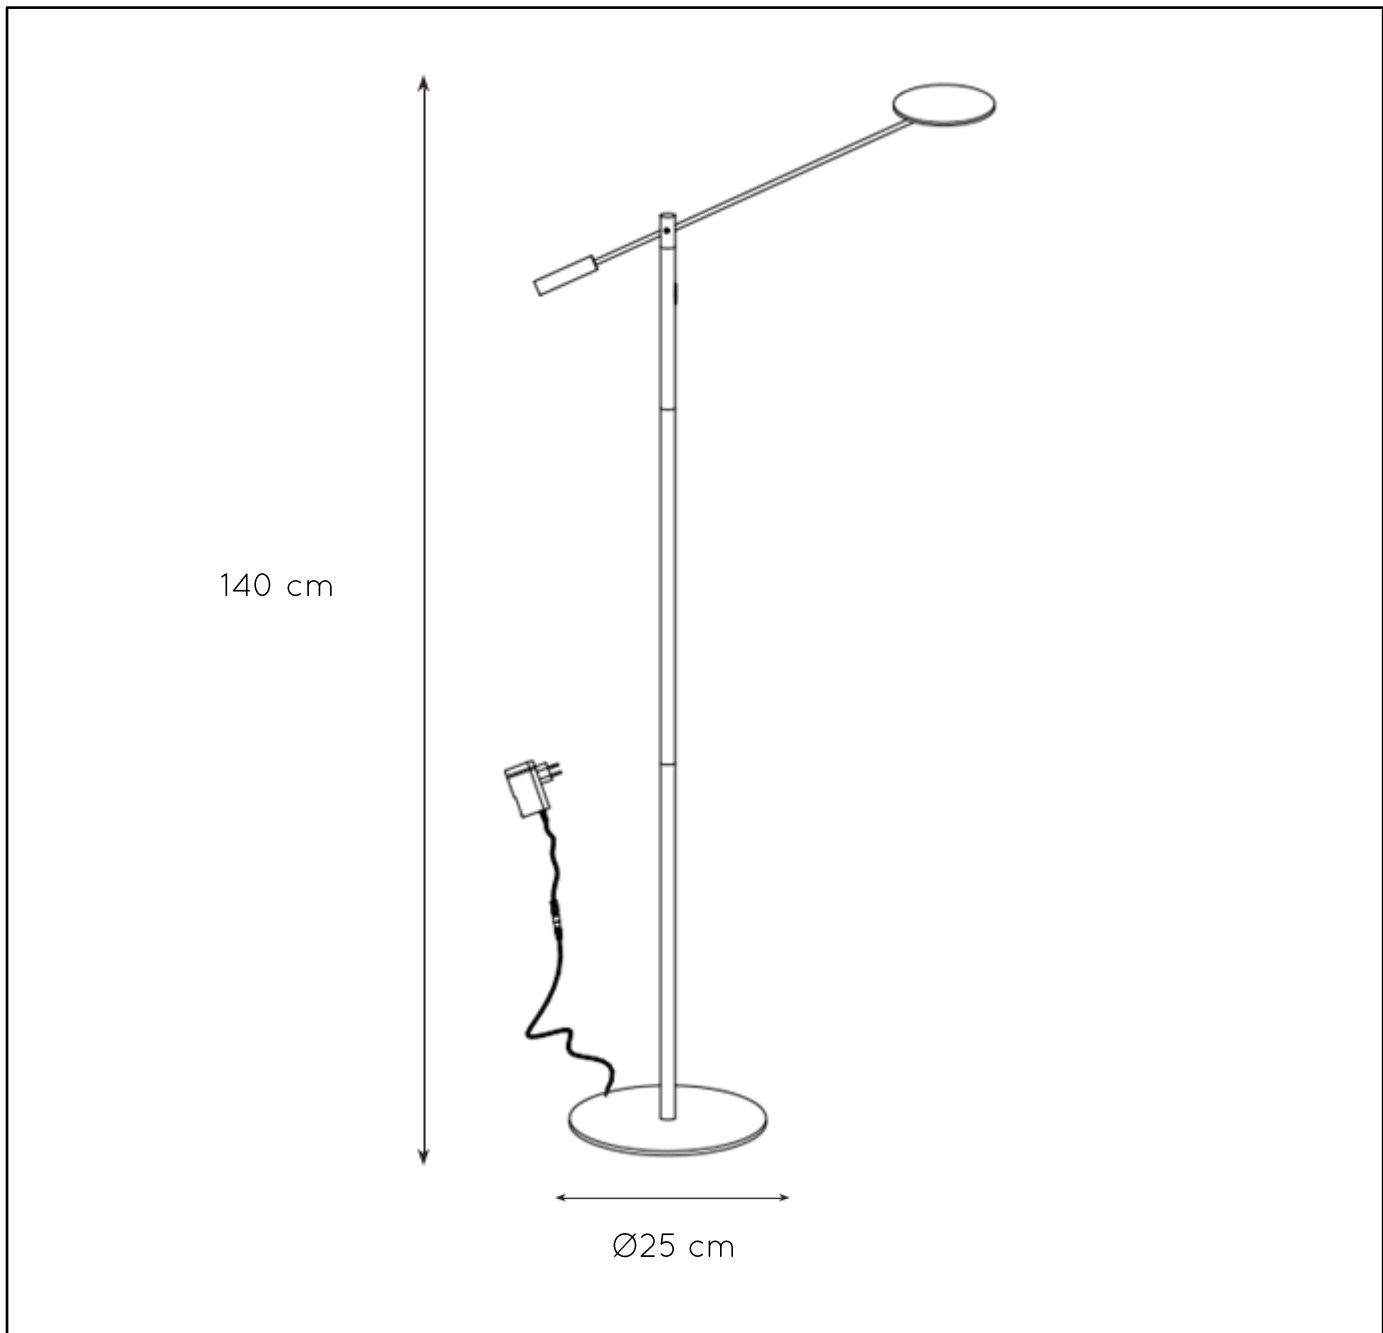

LUCIDE

GENERAL SPECIFICATIONS

General

Dimensions LxWxH : Ø25 x 140 cm  
 Height minimum : -  
 Height maximum : -  
 Dimensions shade LxWxH : Ø 13,5 x 1,5 cm  
 Main material : Metal  
 Ceiling rose material:-  
 Color : Sandy Matt Black/ Satin  
 Nickel  
 Style : Modern  
 Shape : Tube  
 Weight : 2,6 kg  
 Warranty : 3 years

Product specifications

Dimmable: Yes  
 Light direction: Reading Light  
 Adjustable in height: Adjustable In Height  
 Directional: Directional  
 Cable : Yes, Cable On Product  
 Cable length : 200 cm  
 Sensor : Without Sensor  
 Control : Push Dimmer Control  
 IP-Class : 20  
 Electric class : 3  
 Light source including : Yes  
 Lamp socket : N/A  
 Light source number : 1  
 Power requirements : 100-240V~50-60Hz  
 Bulb type & maximum wattage: LED - max.9W

For more specifications of this product please visit  
[www.lucide.com](http://www.lucide.com)

LUCIDE

TECHNICAL DRAWING & DIMENSIONS

## ANSELMO

item number: 19766/09/30  
EAN code: 5411212193988

item number: 19766/09/12  
EAN code: 5411212193971

For more specifications, dimensions please visit

[www.lucide.com](http://www.lucide.com)

L U C I D E