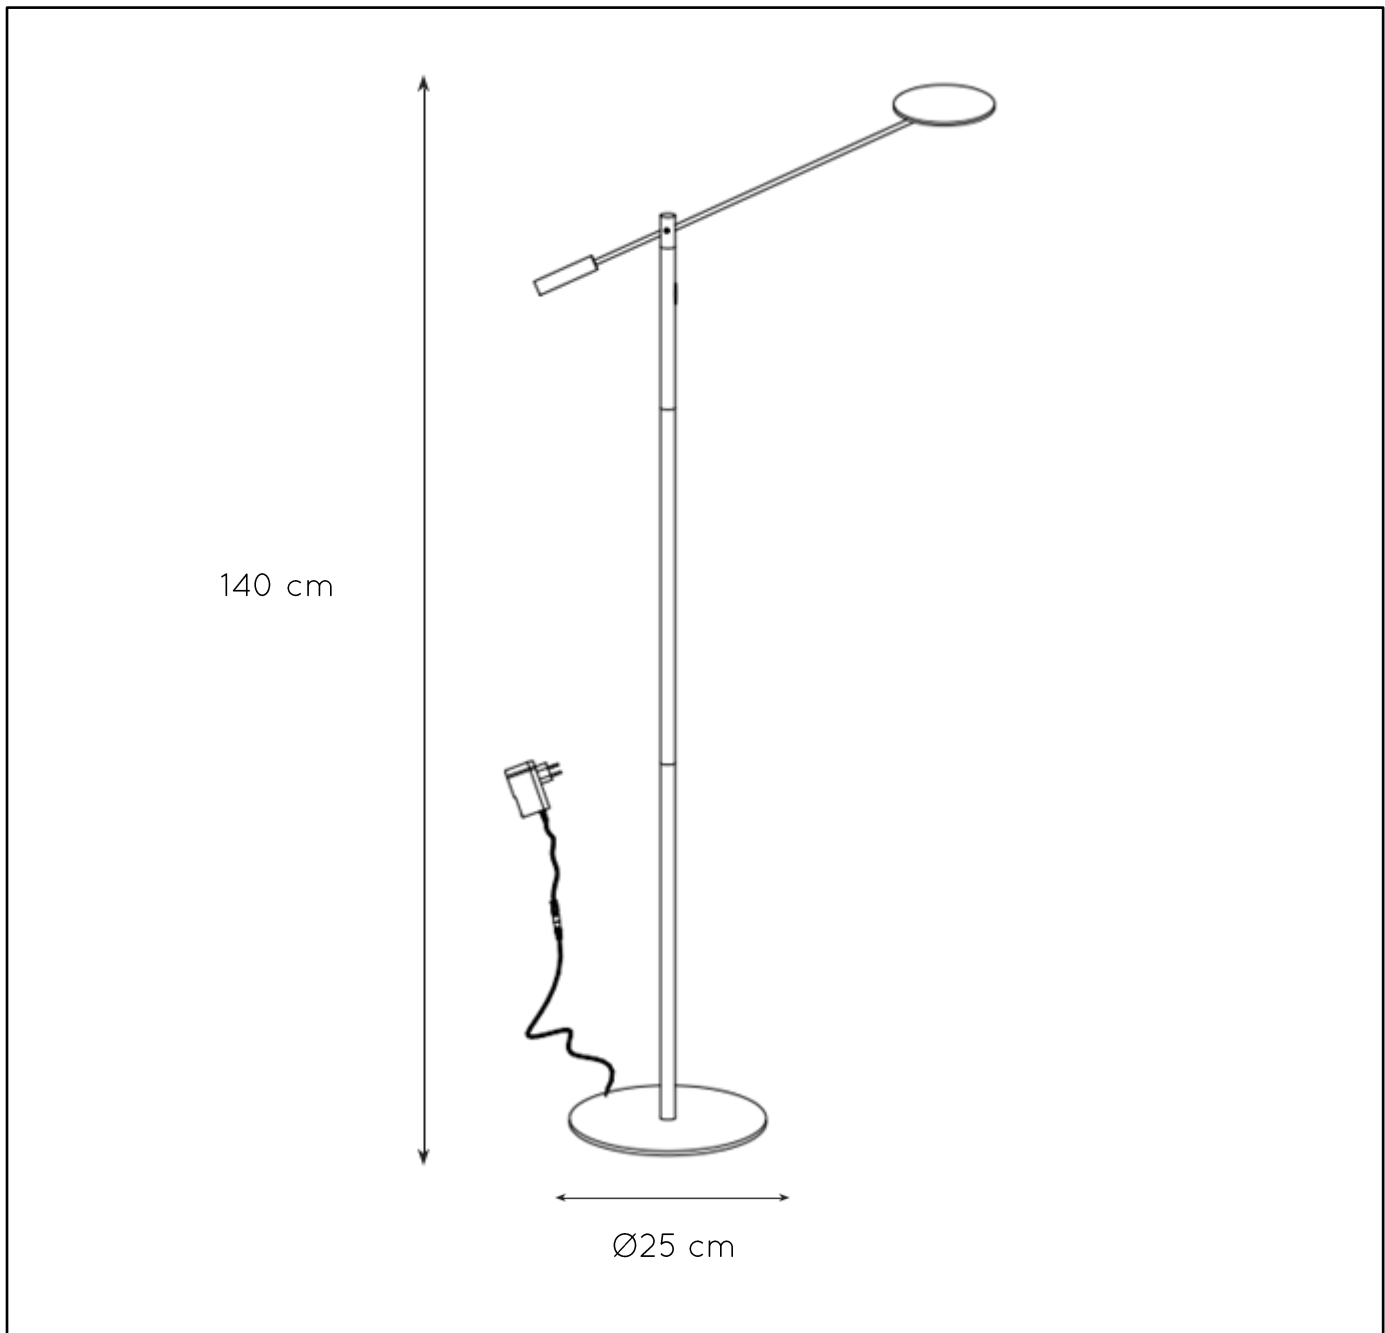

LUCIDE

GENERAL SPECIFICATIONS

General

Dimensions LxWxH : Ø25 x 140 cm
 Height minimum : -
 Height maximum : -
 Dimensions shade LxWxH : Ø 13,5 x 1,5 cm
 Main material : Metal
 Ceiling rose material:-
 Color : Sandy Matt Black/ Satin
 Nickel
 Style : Modern
 Shape : Tube
 Weight : 2,6 kg
 Warranty : 3 years

Product specifications

Dimmable: Yes
 Light direction: Reading Light
 Adjustable in height: Adjustable In Height
 Directional: Directional
 Cable : Yes, Cable On Product
 Cable length : 200 cm
 Sensor : Without Sensor
 Control : Push Dimmer Control
 IP-Class : 20
 Electric class : 3
 Light source including : Yes
 Lamp socket : N/A
 Light source number : 1
 Power requirements : 100-240V~50-60Hz
 Bulb type & maximum wattage: LED - max.9W

For more specifications of this product please visit
www.lucide.com

LUCIDE

TECHNICAL DRAWING & DIMENSIONS

ANSELMO

item number: 19766/09/30
EAN code: 5411212193988

item number: 19766/09/12
EAN code: 5411212193971

For more specifications, dimensions please visit

www.lucide.com