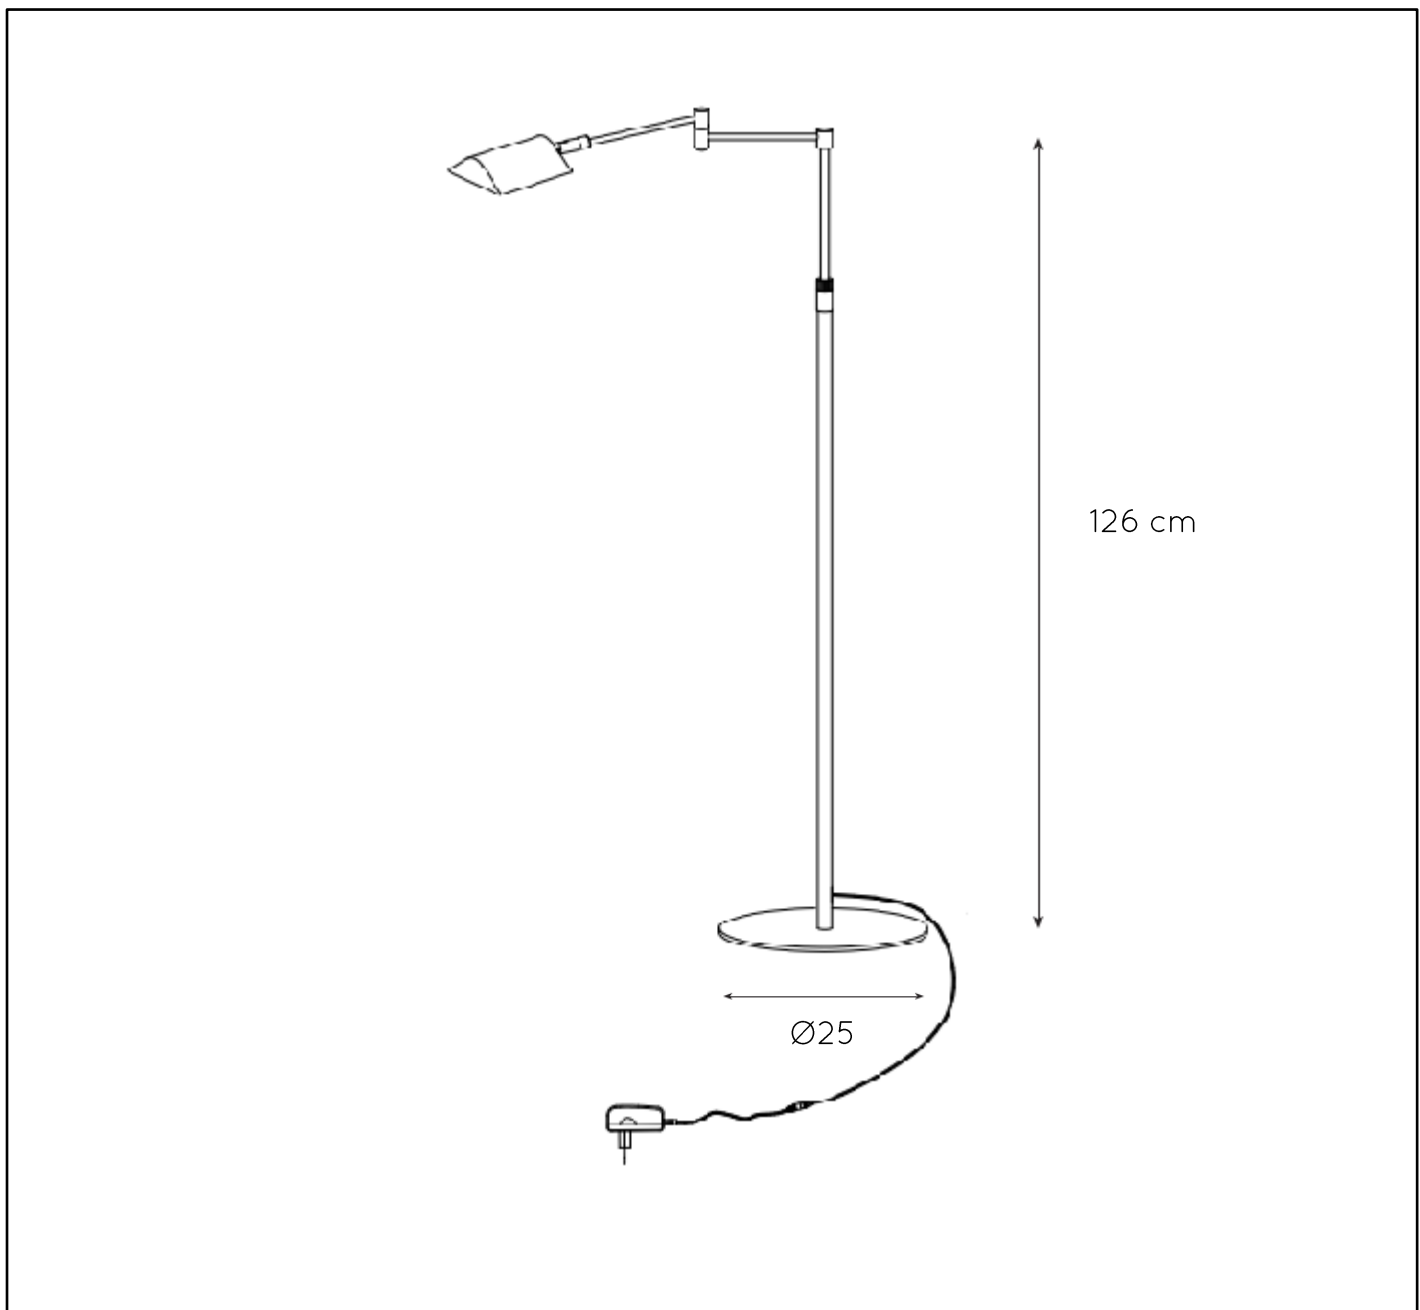

## General

Dimensions LxWxH : Ø25 x 126 cm

Height minimum : -

Height maximum : -

Dimensions shade LxWxH : 10 x 9 x 3 cm

Main material : Metal

Ceiling rose material:-

Color : Sandy Matt Black with Joint In Satin Nickel/  
Satin Nickel

## Product specifications

Dimmable: Yes

Light direction: Reading Light

Adjustable in height: Adjustable In Height

Directional: Directional

Cable : Yes, Cable On Product

Cable length : 200 cm

Sensor : Without Sensor

For more specifications of this product please visit

[www.lucide.com](http://www.lucide.com)

LUCIDE

TECHNICAL DRAWING & DIMENSIONS

# NUVOLA

item number: 19765/09/30  
EAN code: 5411212193964

item number: 19765/09/12  
EAN code: 5411212193957

For more specifications, dimensions please visit

[www.lucide.com](http://www.lucide.com)

L U C I D E