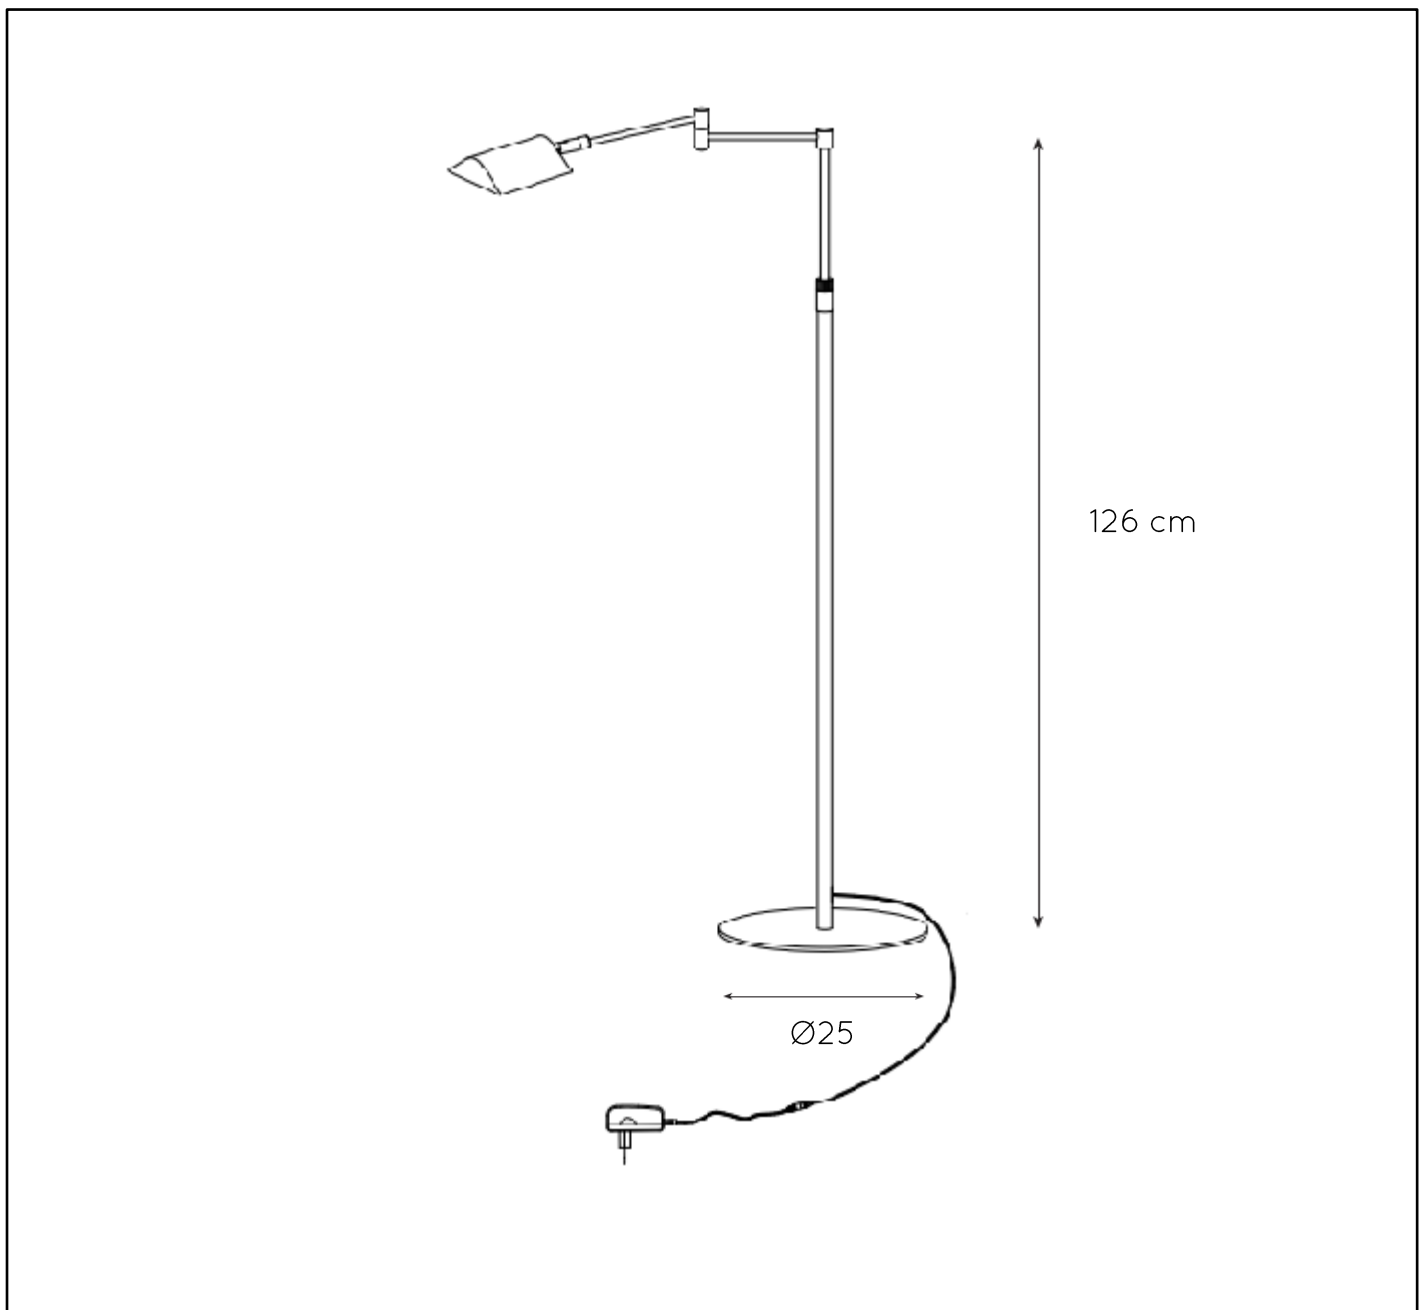

LUCIDE

item number: 19765/09/30
EAN code: 5411212193964

item number: 19765/09/12
EAN code: 5411212193957

NUVOLA

General

Dimensions LxWxH : Ø25 x 126 cm

Height minimum : -

Height maximum : -

Dimensions shade LxWxH : 10 x 9 x 3 cm

Main material : Metal

Ceiling rose material:-

Color : Sandy Matt Black with Joint In Satin Nickel/
Satin Nickel

Style : Modern

Shape : Tube

Weight : 2,5 kg

Warranty : 3 years

Product specifications

Dimmable: Yes

Light direction: Reading Light

Adjustable in height: Adjustable In Height

Directional: Directional

Cable : Yes, Cable On Product

Cable length : 200 cm

Sensor : Without Sensor

For more specifications of this product please visit

www.lucide.com

LUCIDE

TECHNICAL DRAWING & DIMENSIONS

NUVOLA

item number: 19765/09/30
EAN code: 5411212193964

item number: 19765/09/12
EAN code: 5411212193957