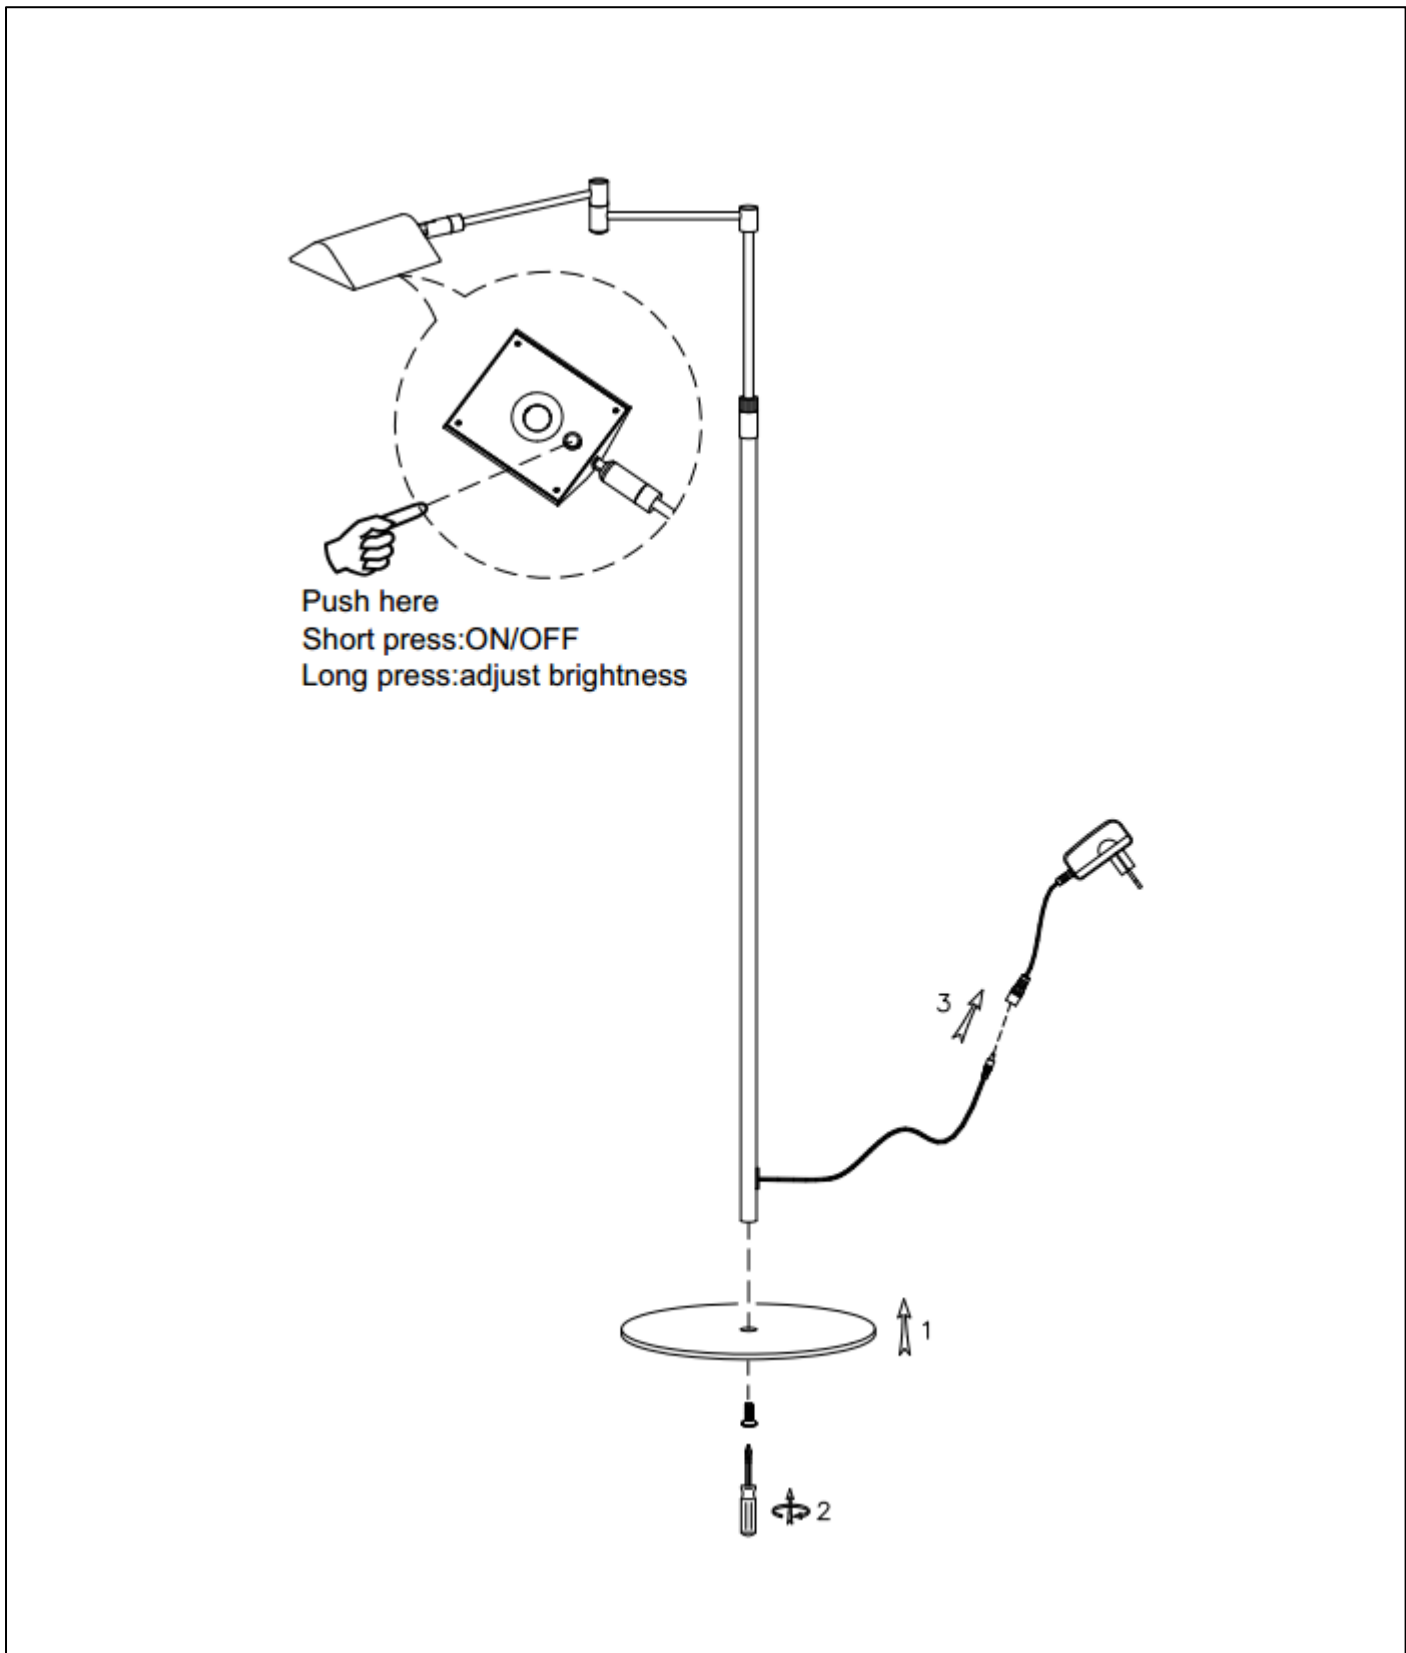

L U C I D E

INSTALLATION DRAWING SPECIFICATIONS

Dit product bevat een lichtbron van energie-efficiëntieklasse G
Ce produit contient une source lumineuse de classe énergétique G
Dieses Produkt enthält eine Lichtquelle der Energieeffizienzklasse G
This product contains a light source of energy efficiency class G
Ten produkt zawiera ród o wiat a o klasie efektywno ci energetycznej G