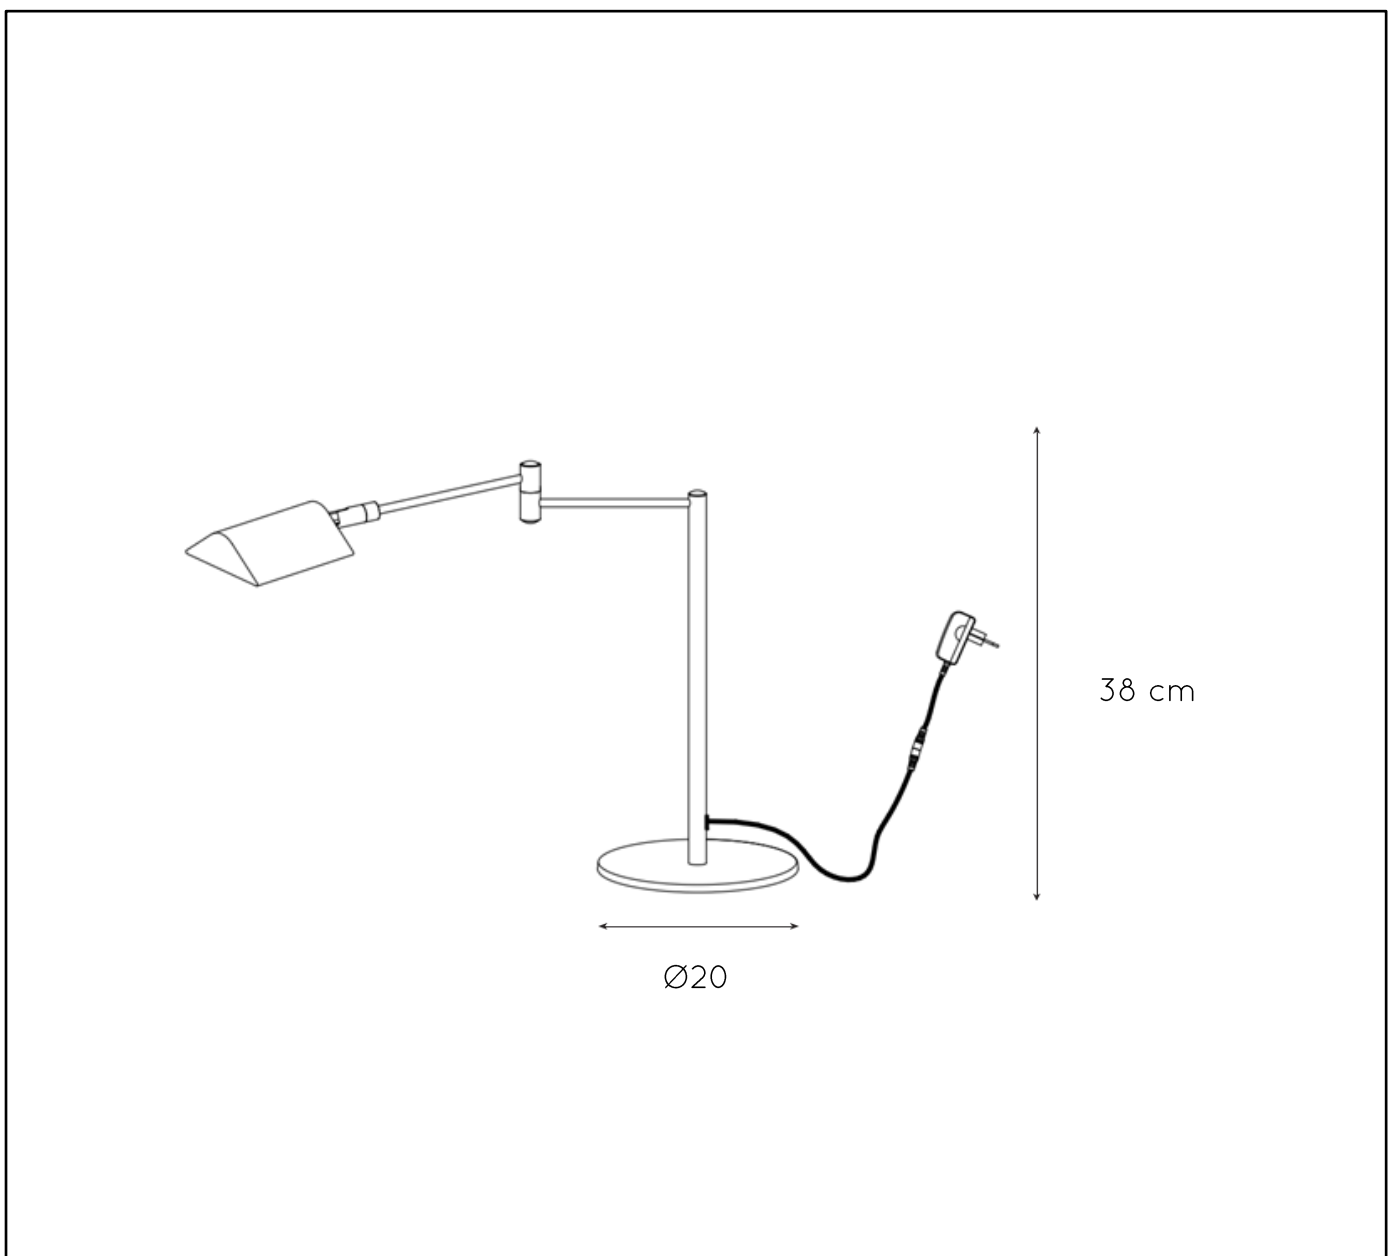

LUCIDE

General

Dimensions LxWxH : Ø20 x 38 cm

Height minimum : -

Height maximum : -

Dimensions shade LxWxH : 10 x 9 x 3 cm

Main material : Metal

Ceiling rose material:-

Color : Sandy Matt Black with Joint In Satin Nickel/
Satin Nickel

Style : Modern

Shape : Tube

Weight : 1,6 kg

Warranty : 3 years

Product specifications

Dimmable: Yes

Light direction: Reading Light

Light source including : Yes

Lamp socket : N/A

Light source number : 1

Power requirements : 100-240V~50-60Hz

Bulb type & maximum wattage: LED - max.9W

For more specifications of this product please visit
www.lucide.com

LUCIDE

TECHNICAL DRAWING & DIMENSIONS

NUVOLA

item number: 19665/09/30
EAN code: 5411212193919

item number: 19665/09/12
EAN code: 5411212193902

For more specifications, dimensions please visit

www.lucide.com