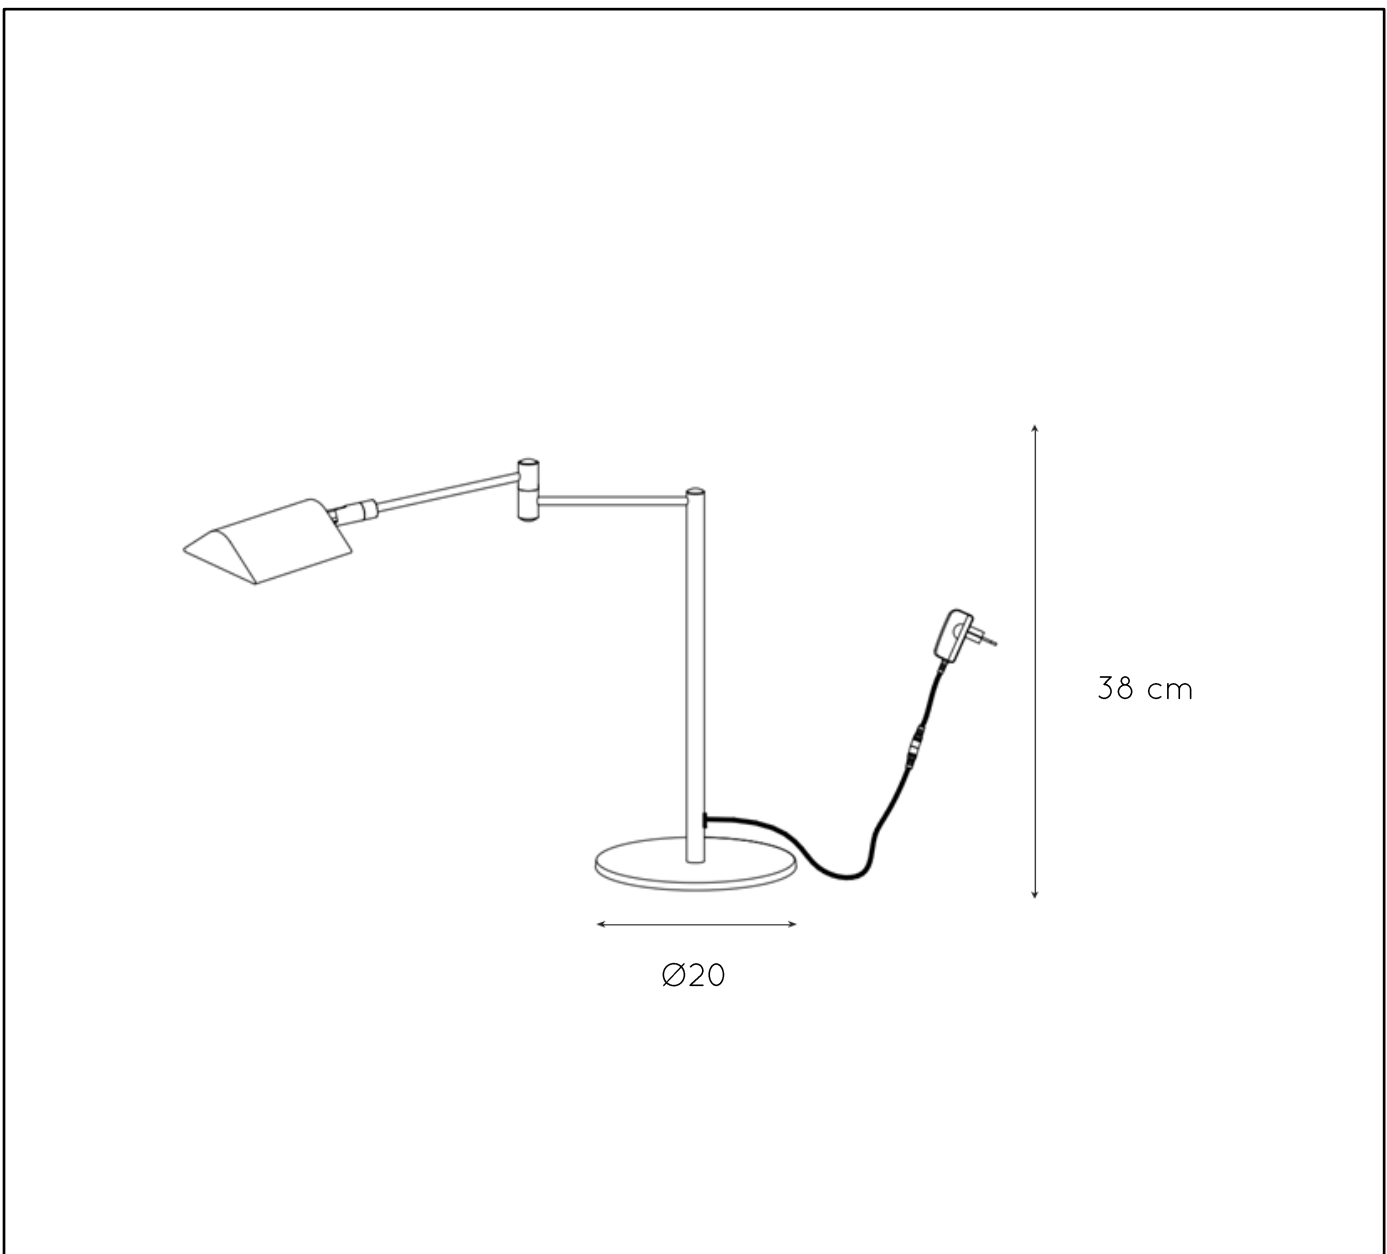

LUCIDE

General

Dimensions LxWxH : Ø20 x 38 cm

Height minimum : -

Height maximum : -

Dimensions shade LxWxH : 10 x 9 x 3 cm

Main material : Metal

Ceiling rose material:-

Color : Sandy Matt Black with Joint In Satin Nickel/
Satin Nickel

Style : Modern

Shape : Tube

Weight : 1,6 kg

Warranty : 3 years

Product specifications

Dimmable: Yes

Light direction: Reading Light

Light source including : Yes

Lamp socket : N/A

Light source number : 1

Power requirements : 100-240V~50-60Hz

Bulb type & maximum wattage: LED - max.9W

For more specifications of this product please visit
www.lucide.com

LUCIDE

TECHNICAL DRAWING & DIMENSIONS

NUVOLA

item number: 19665/09/30
EAN code: 5411212193919

item number: 19665/09/12
EAN code: 5411212193902

For more specifications, dimensions please visit

www.lucide.com