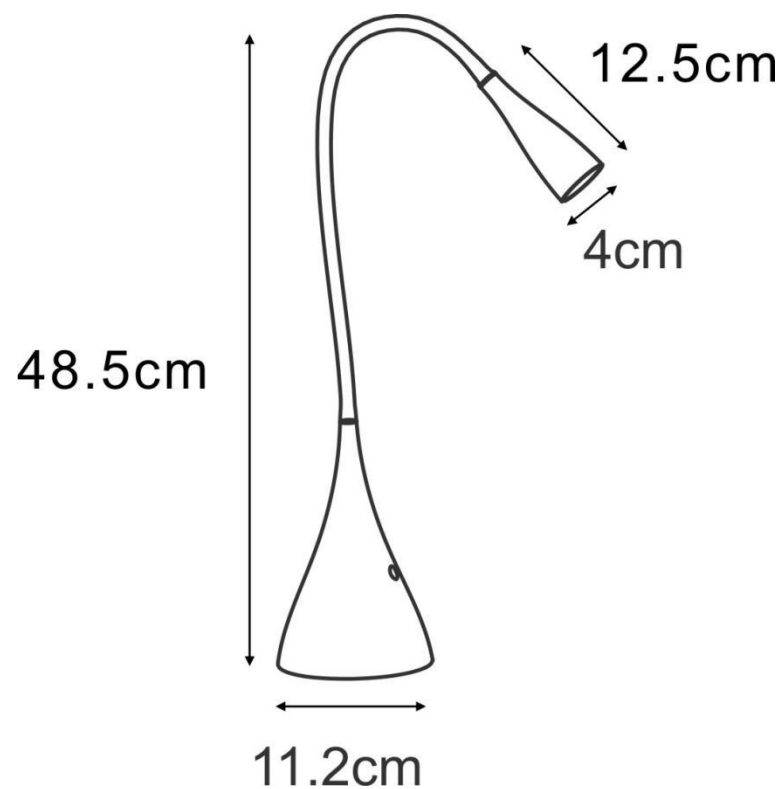

LUCIDE

ZOZY

item number : 18656/03/30
EAN code : 5411212185822

General

Dimensions LxWxH : 11.2 cm x 11.2 cm x 48.5 cm
Height minimum : -
Height maximum : 48.5 cm
Dimensions shade LxWxH : 4 cm x 4 cm x 12.5 cm
Main material : Plastic
Ceiling rose material : Plastic
Color : black and white
Style : Modern
Shape : Long
Weight : 1,26 kg
Warranty : 3 years

Product specifications

Dimmable : Touch dimmable in three steps
Light direction : Around (Diffuse)
Adjustable in height : Adjustable In Height (Before Installation)
Directional : Not Directional
Cable : Yes, Cable On Driver
Cable length : 180 cm
Sensor : Without Sensor
Control : Light Switch Control
IP-Class : 20
Electric class : 3
Light source including : Yes
Light source number : 1
Power requirements : DC 11V 0.3A (220-240V~50Hz main input)
Bulb type & maximum wattage : 0.5W LED (3W in total)

For more specifications, dimensions please visit

www.lucide.com

L U C I D E

TECHNICAL DRAWING & DIMENSIONS

ZOZY

Item number : 18656/03/30

EAN code : 5411212185822

If dimmable in steps: